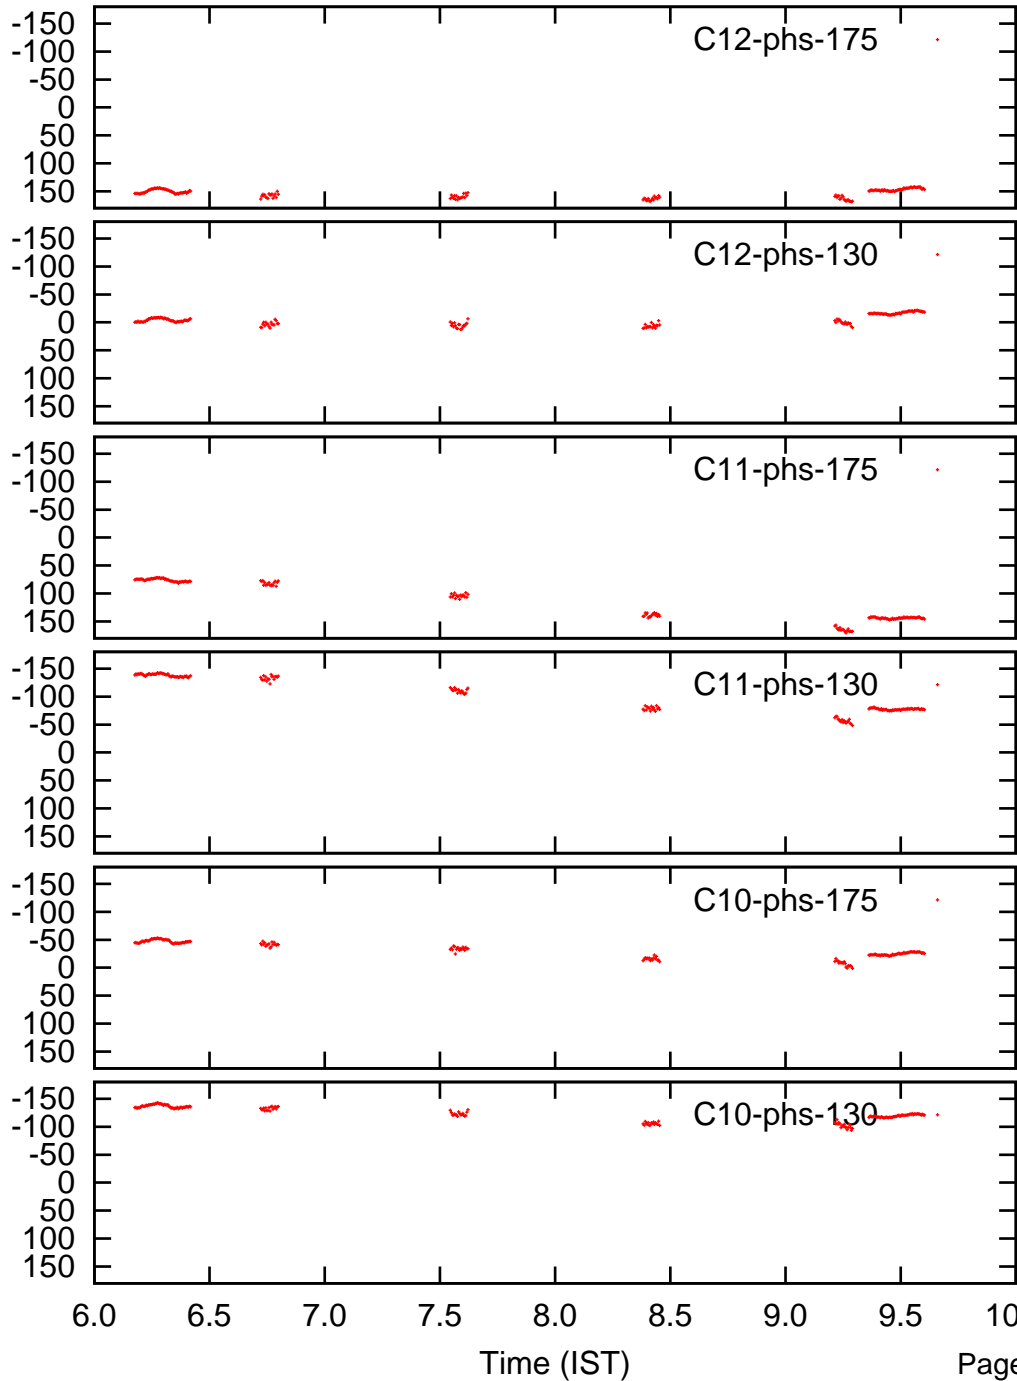

phase

amplitude

phase

amplitude

6.0 6.5 7.0 7.5 8.0 8.5 9.0 9.5 10.0

Time (IST)

6.0 6.5 7.0 7.5 8.0 8.5 9.0 9.5 10.0

Time (IST)