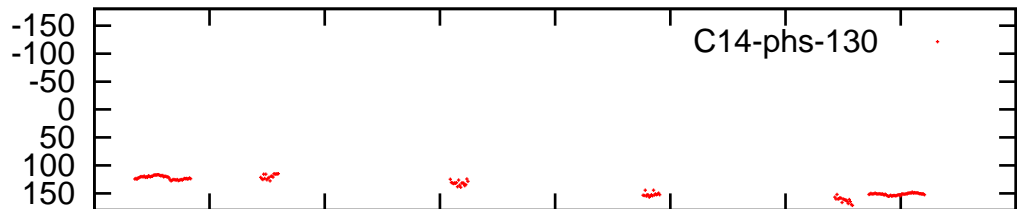

phase

amplitude

phase

amplitude

6.0 6.5 7.0 7.5 8.0 8.5 9.0 9.5 10.0

Time (IST)

6.0 6.5 7.0 7.5 8.0 8.5 9.0 9.5 10.0

Time (IST)