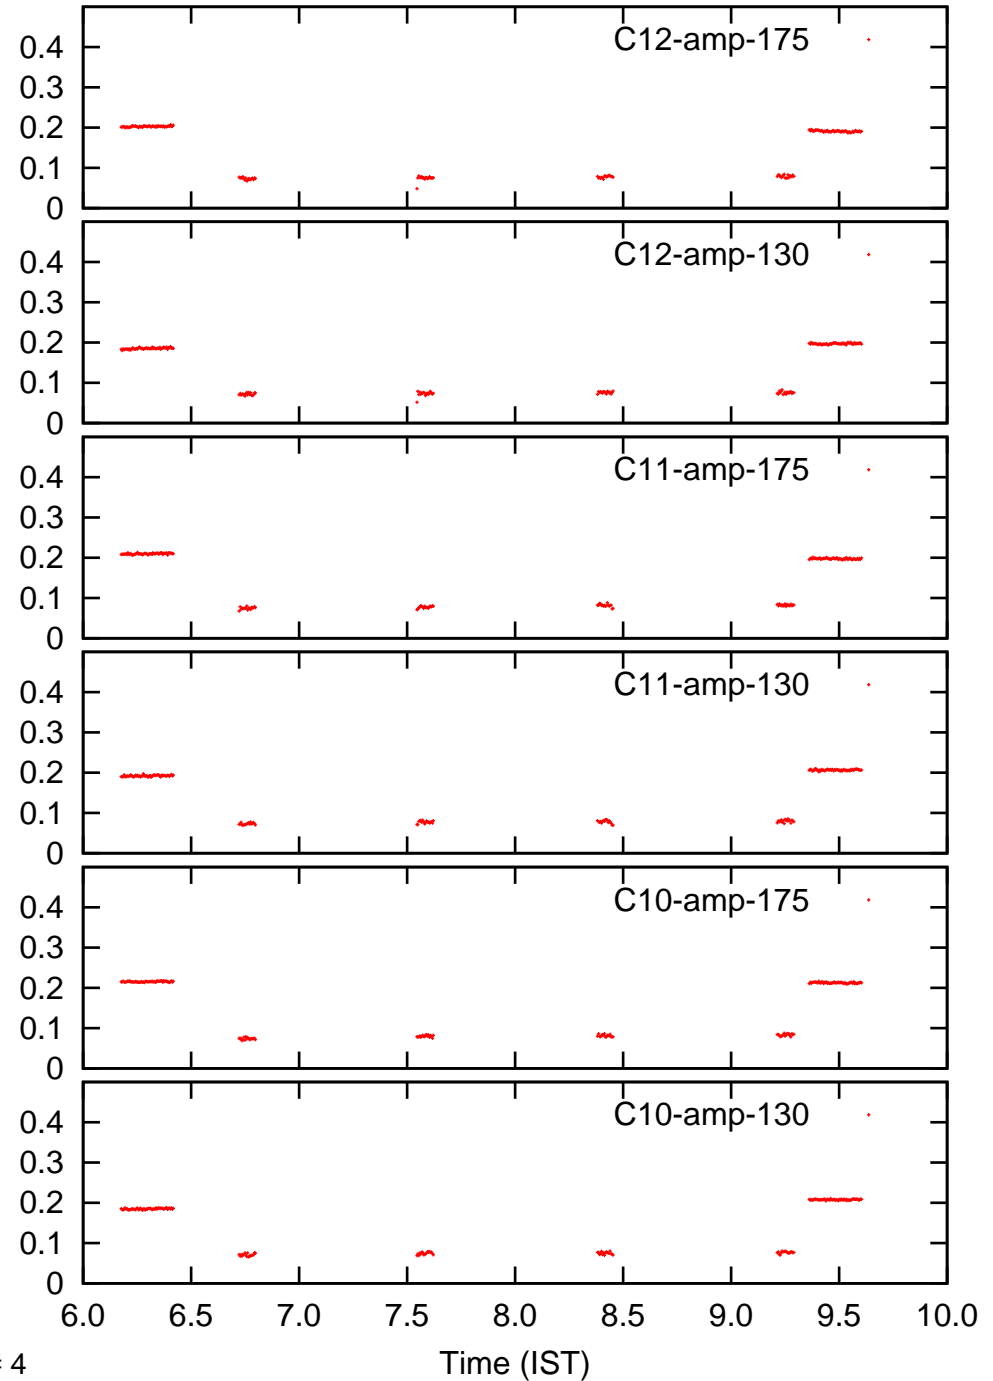

phase

amplitude

phase

amplitude

6.0 6.5 7.0 7.5 8.0 8.5 9.0 9.5 10.0

Time (IST)

6.0 6.5 7.0 7.5 8.0 8.5 9.0 9.5 10.0

Time (IST)