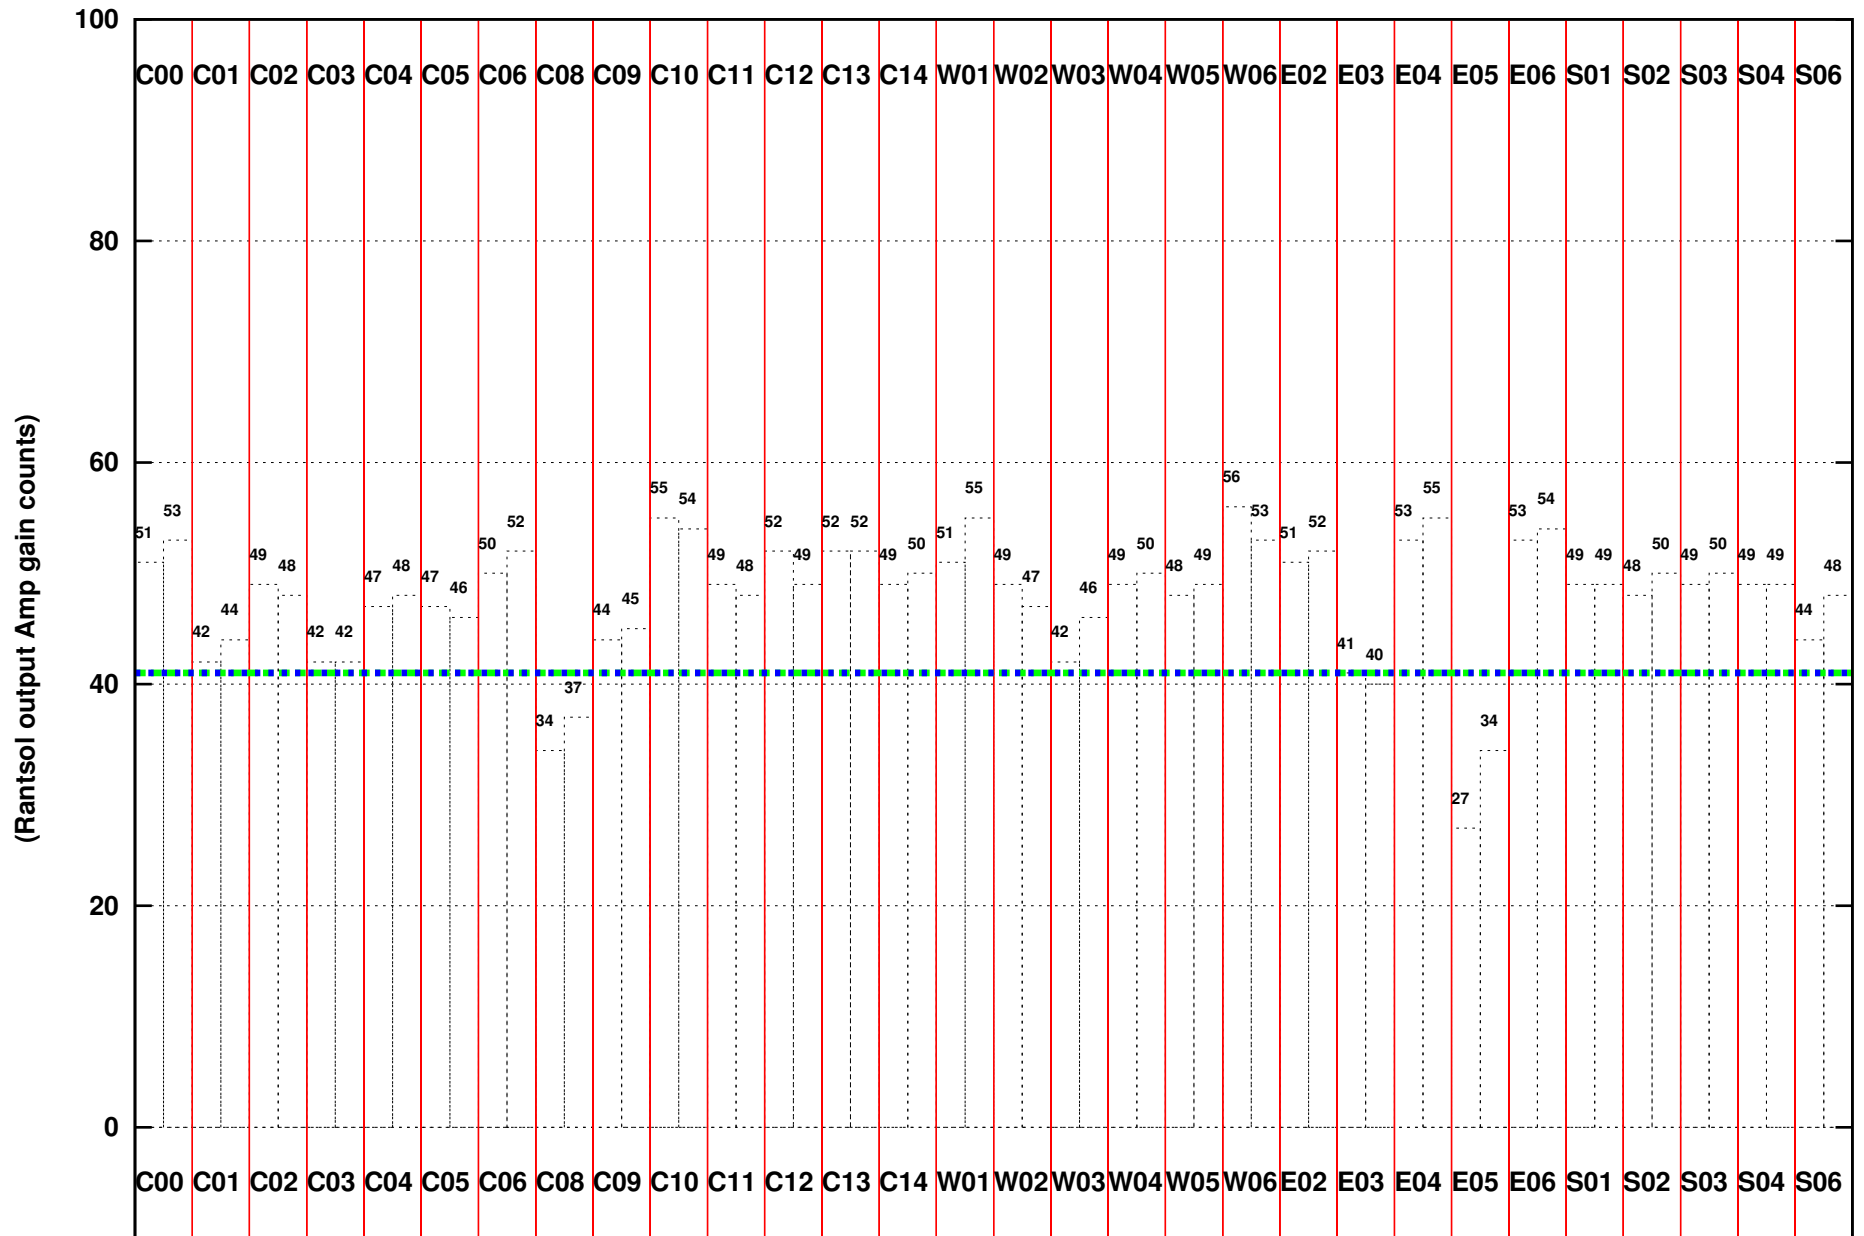

FRINGE STATUS (Rf:591.000,591.000 MHz., LO1:540.000,540.000 MHz., LO4/5:149.000,156.000 MHz.)

(File:/gsbifrddata/20nov/31_017_20nov2016.lta, scan:0, chan:128, Src:3C147, Date:20Nov2016 01:33:21)