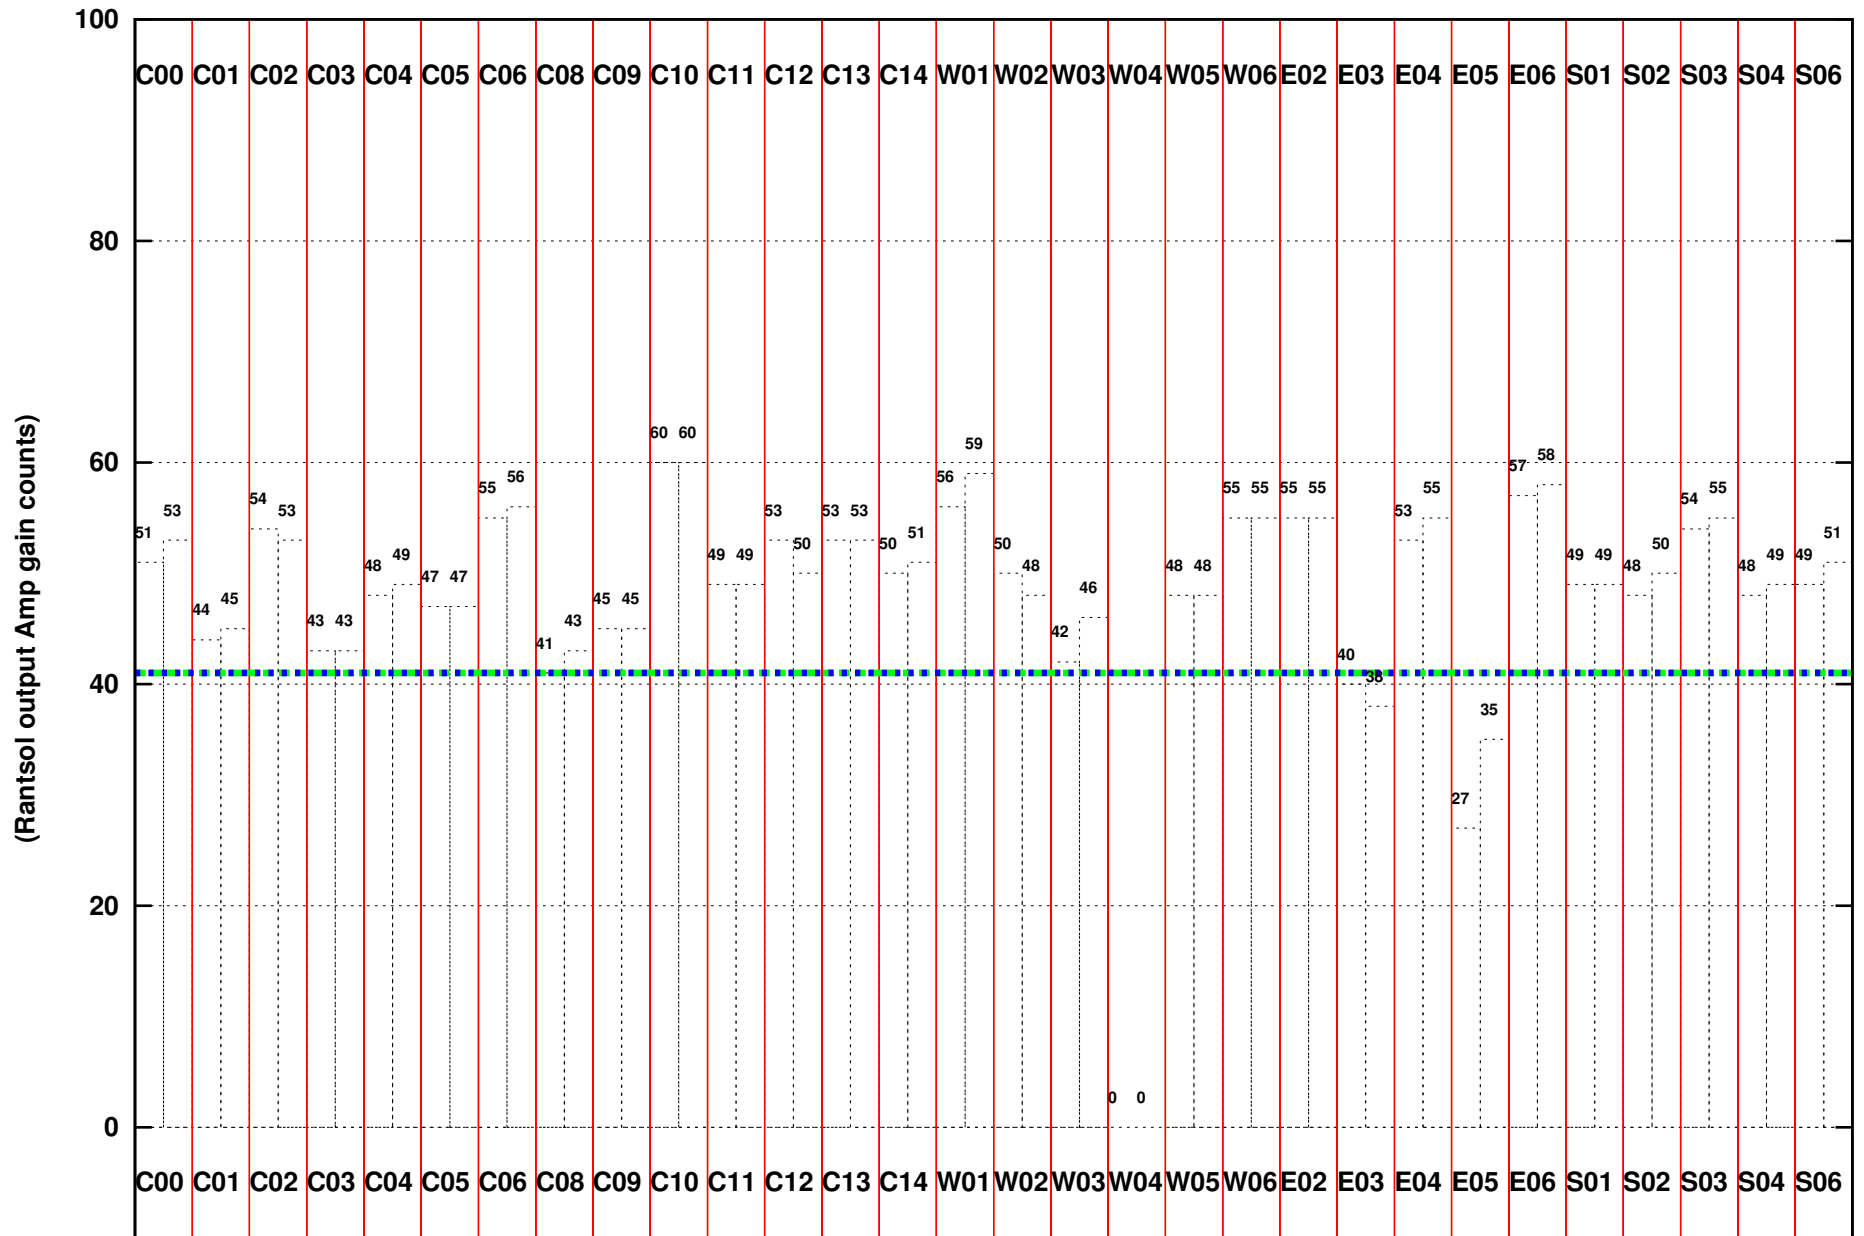

FRINGE STATUS (Rf:591.000,591.000 MHz., LO1:540.000,540.000 MHz., LO4/5:149.000,156.000 MHz.)

(File:/gsbifrddata/22nov/31_017_22nov2016.lta, scan:0, chan:128, Src:3C147, Date:22Nov2016 00:59:18)