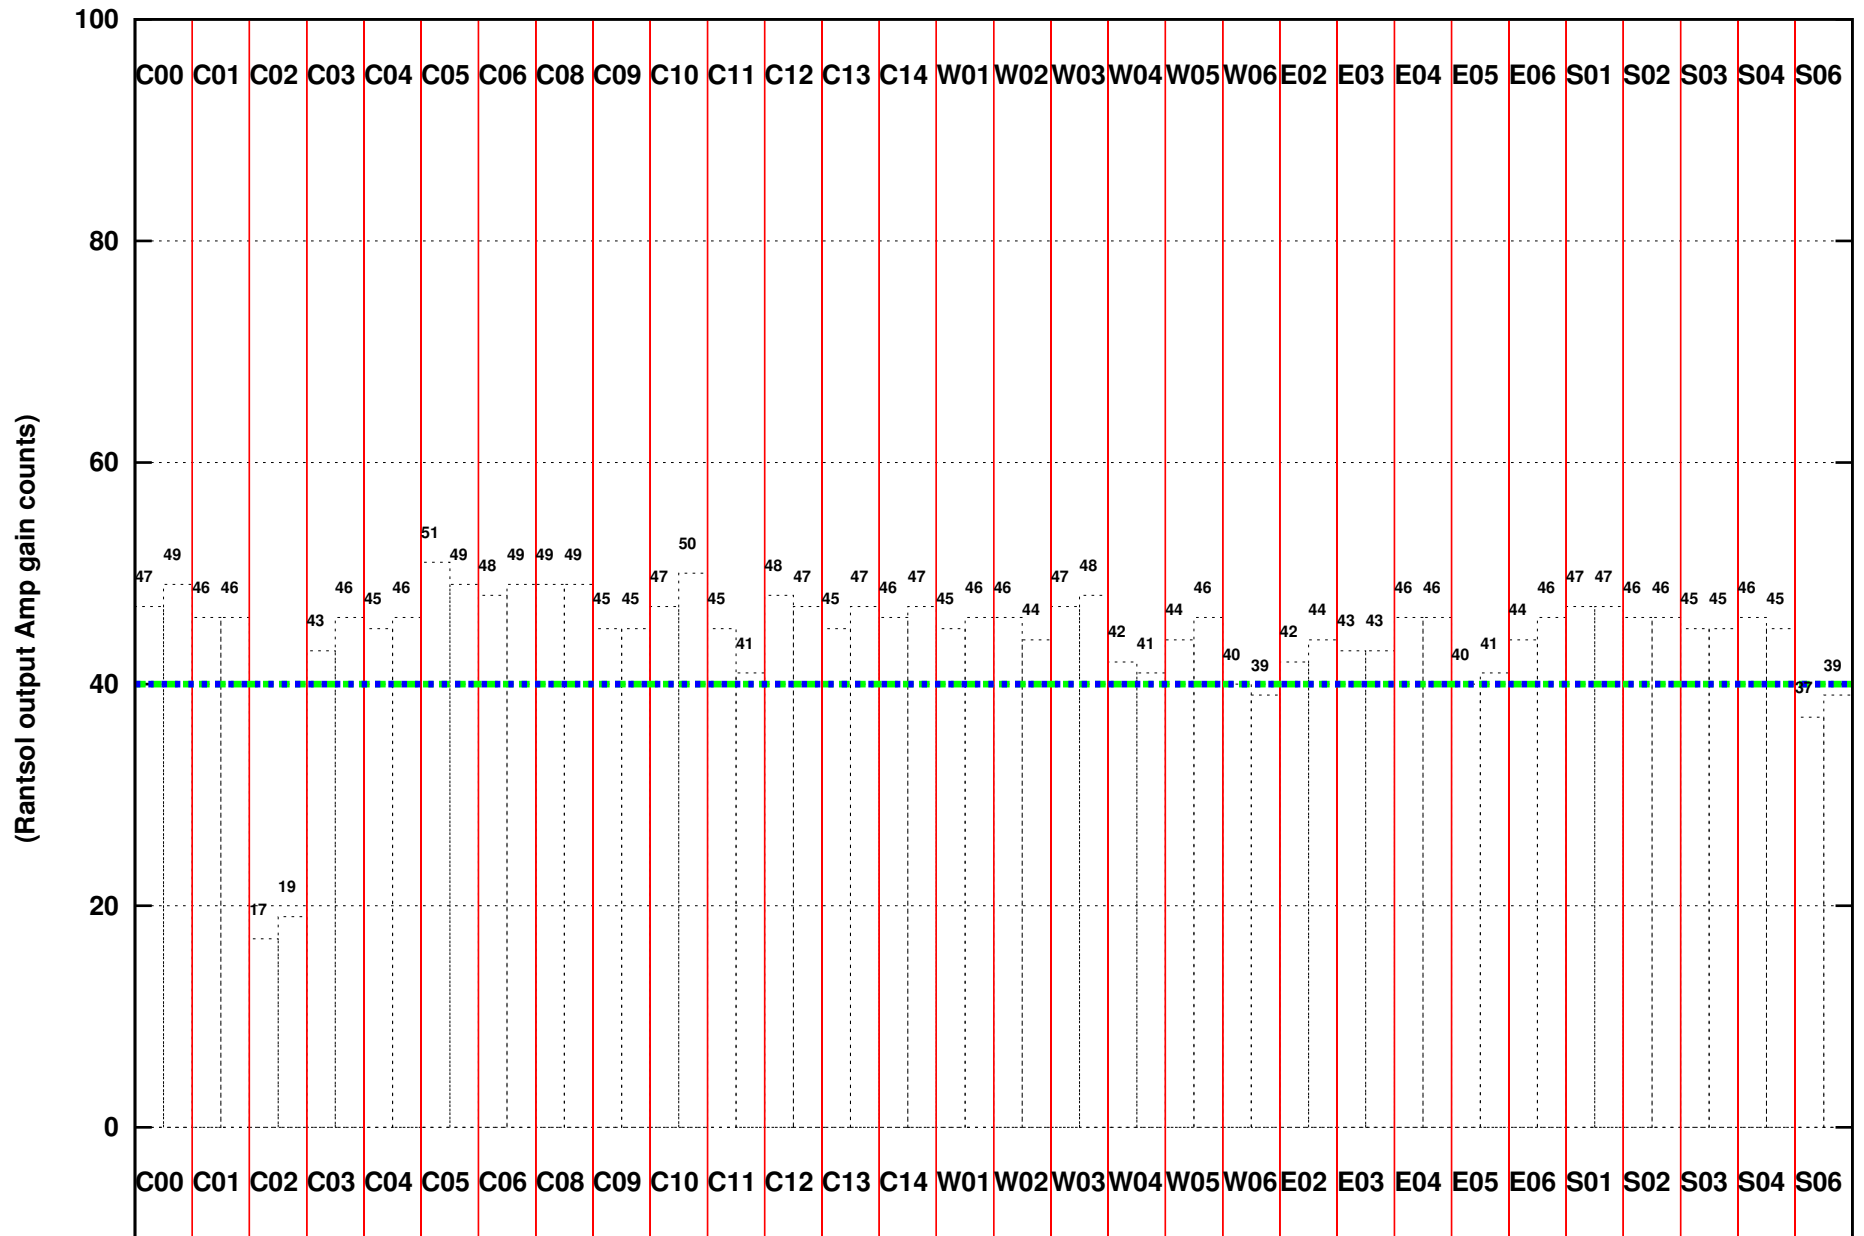

FRINGE STATUS (Rf:306.000,306.000 MHz., LO1:255.000,255.000 MHz., LO4/5:149.000,156.000 MHz.)

( File:/gsbifrddata1/26nov/31\_119\_26nov2016.lta, scan:0, chan:128, Src:3C48, Date:26Nov2016 18:19:16)