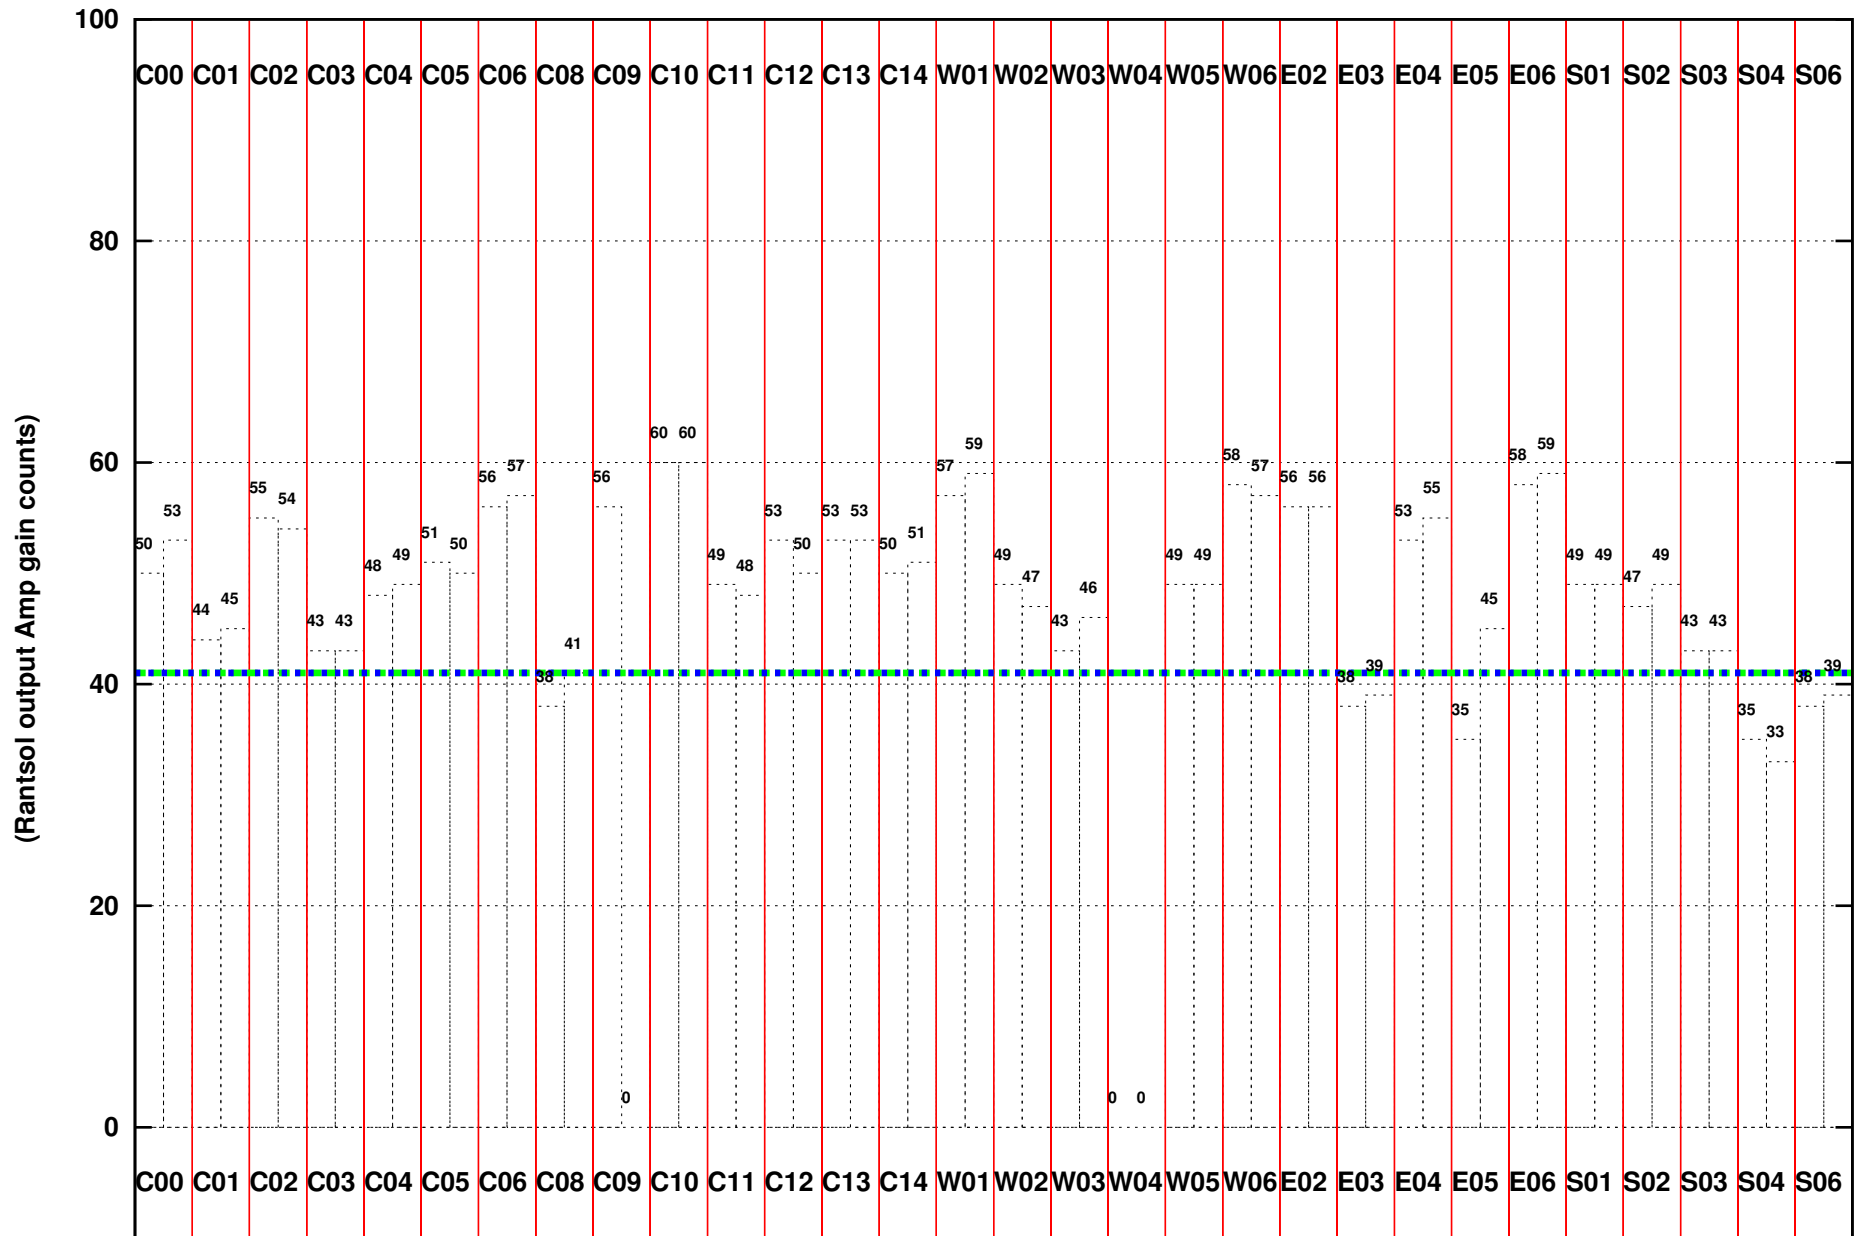

FRINGE STATUS (Rf:591.000,591.000 MHz., LO1:540.000,540.000 MHz., LO4/5:149.000,156.000 MHz.)

( File:/gsbifrdta/27nov/31\_119\_27nov2016.lta, scan:0, chan:128, Src:3C48, Date:27Nov2016 18:59:49)