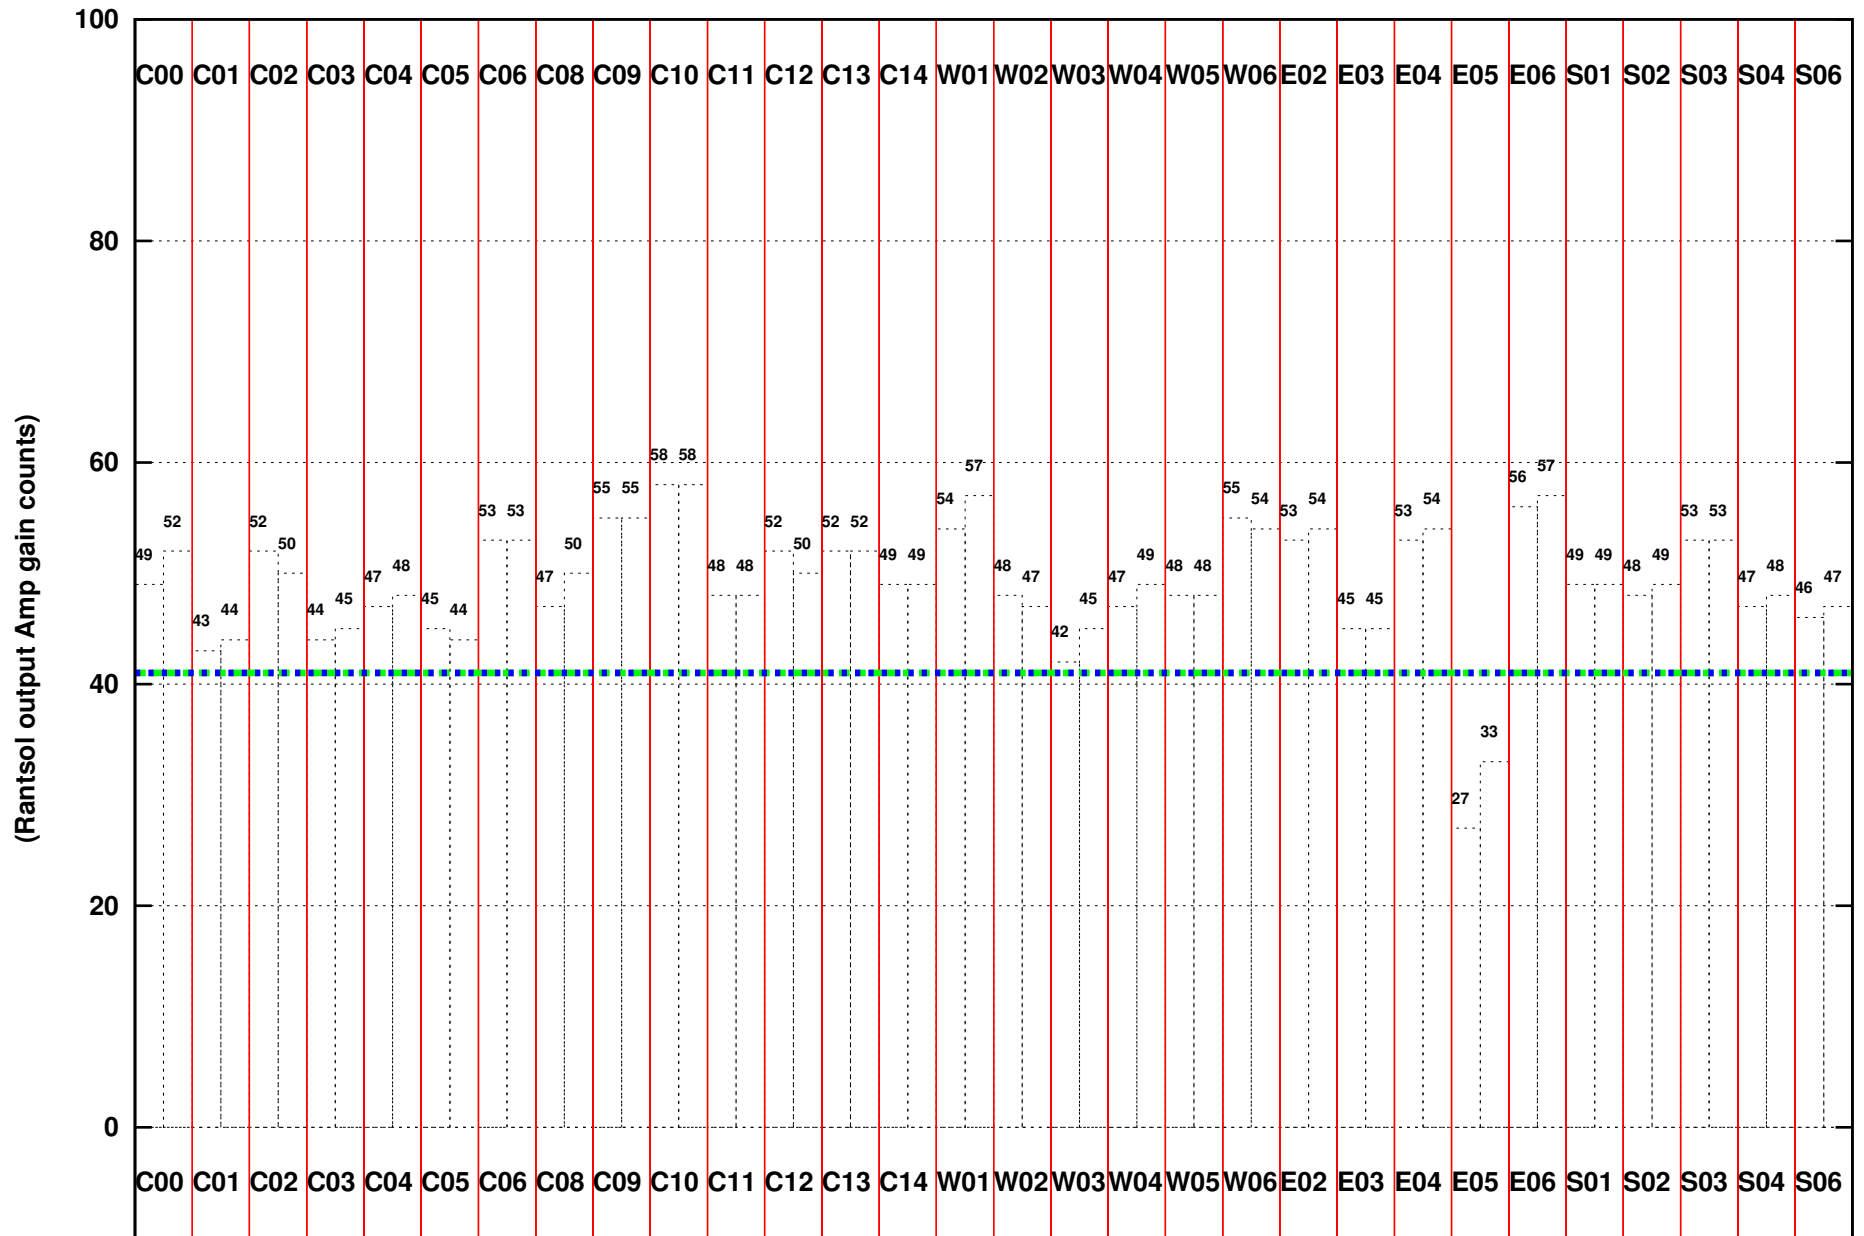

FRINGE STATUS (Rf:591.000,591.000 MHz., LO1:540.000,540.000 MHz., LO4/5:149.000,156.000 MHz.)

(File:/gsbifrddata1/09dec/31_025_09dec2016.lta, scan:0, chan:128, Src:3C147, Date:09Dec2016 20:01:34)