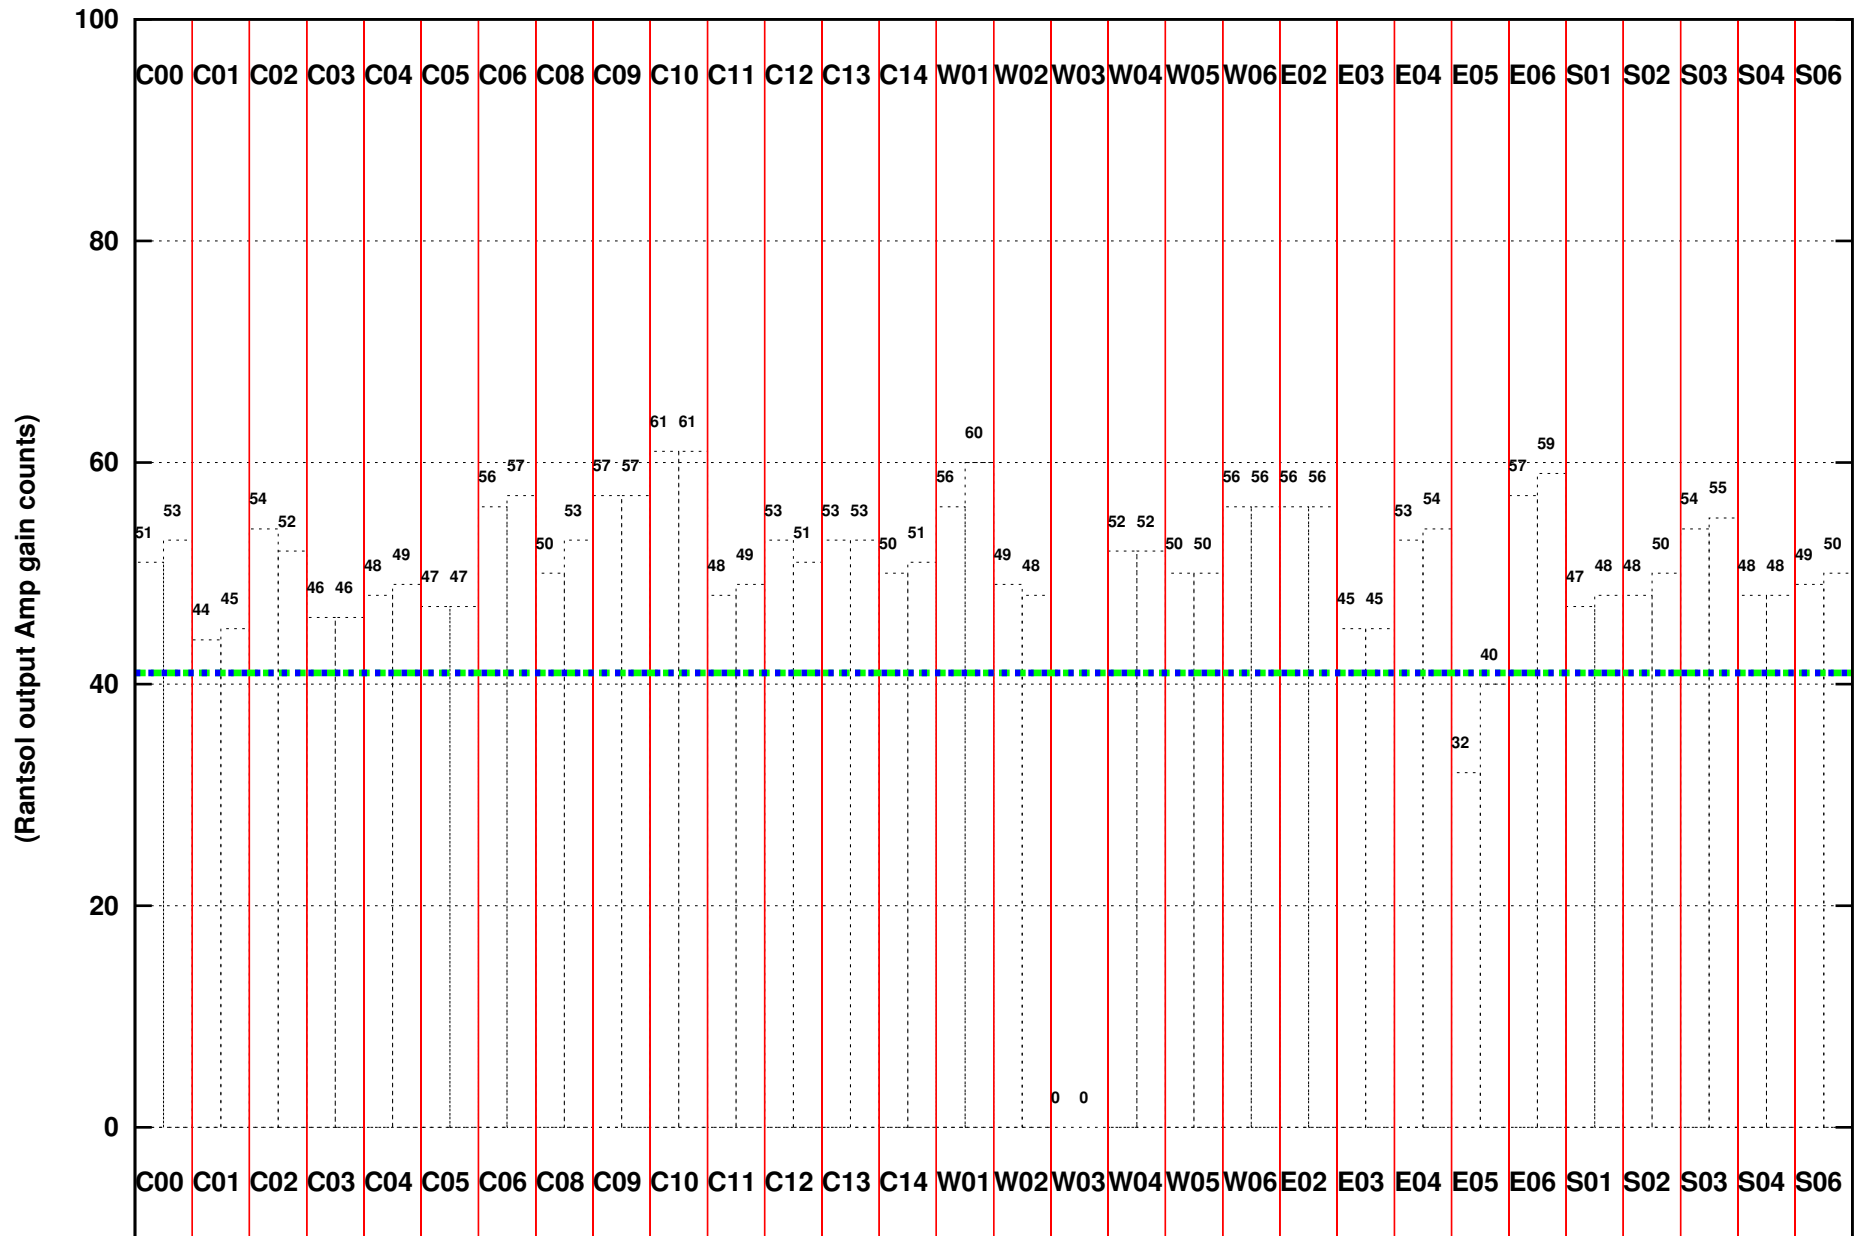

FRINGE STATUS (Rf:591.000,591.000 MHz., LO1:540.000,540.000 MHz., LO4/5:149.000,156.000 MHz.)

(File:/gsbifrddata/13dec/31_065_13dec2016.lta, scan:0, chan:128, Src:3C48, Date:13Dec2016 21:13:03)