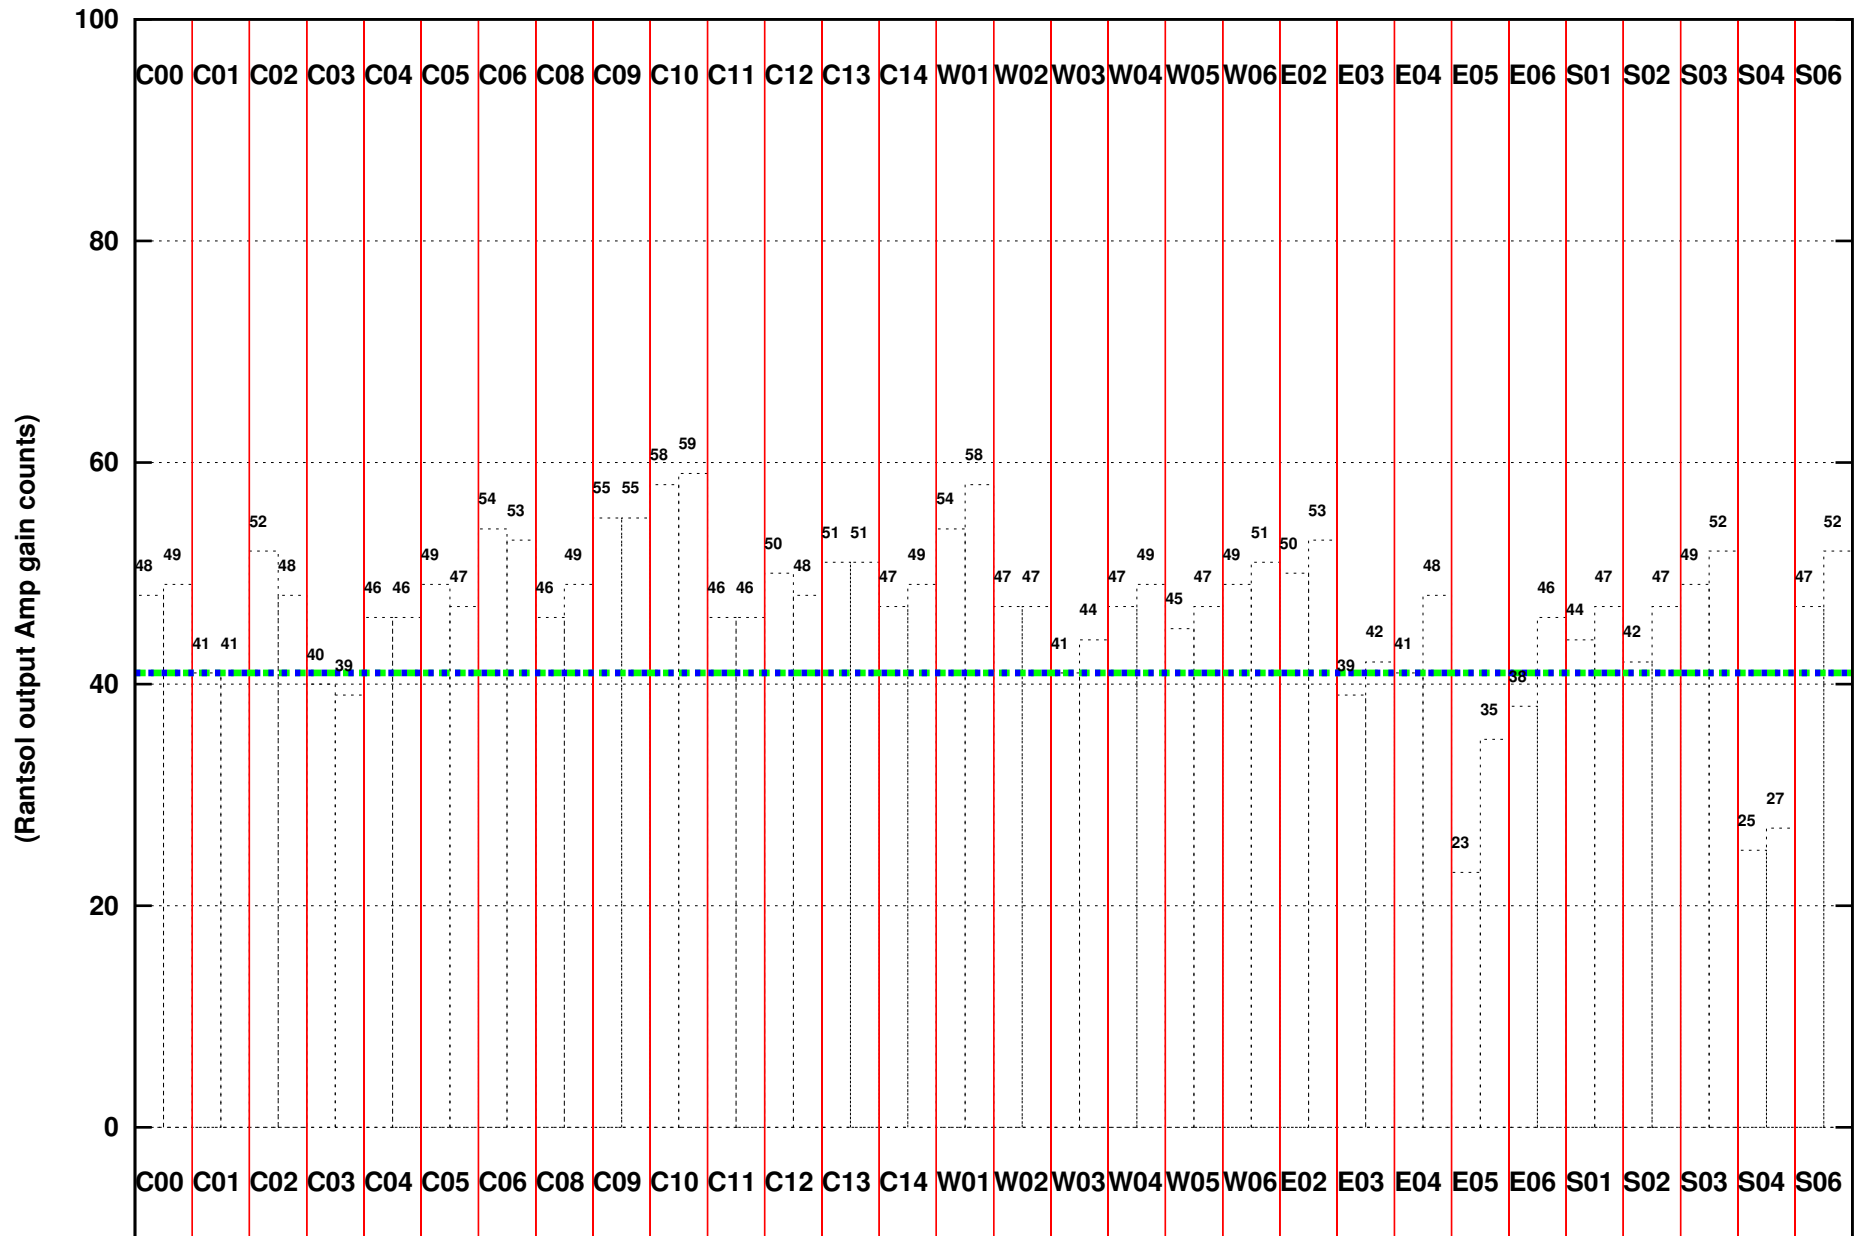

FRINGE STATUS (Rf:591.000,591.000 MHz., LO1:540.000,540.000 MHz., LO4/5:149.000,156.000 MHz.)

(File:/gsbifrdta1/17dec/31_039_17dec2016_4s.lta, scan:0, chan:256, Src:3C48, Date:17Dec2016 17:53:31)