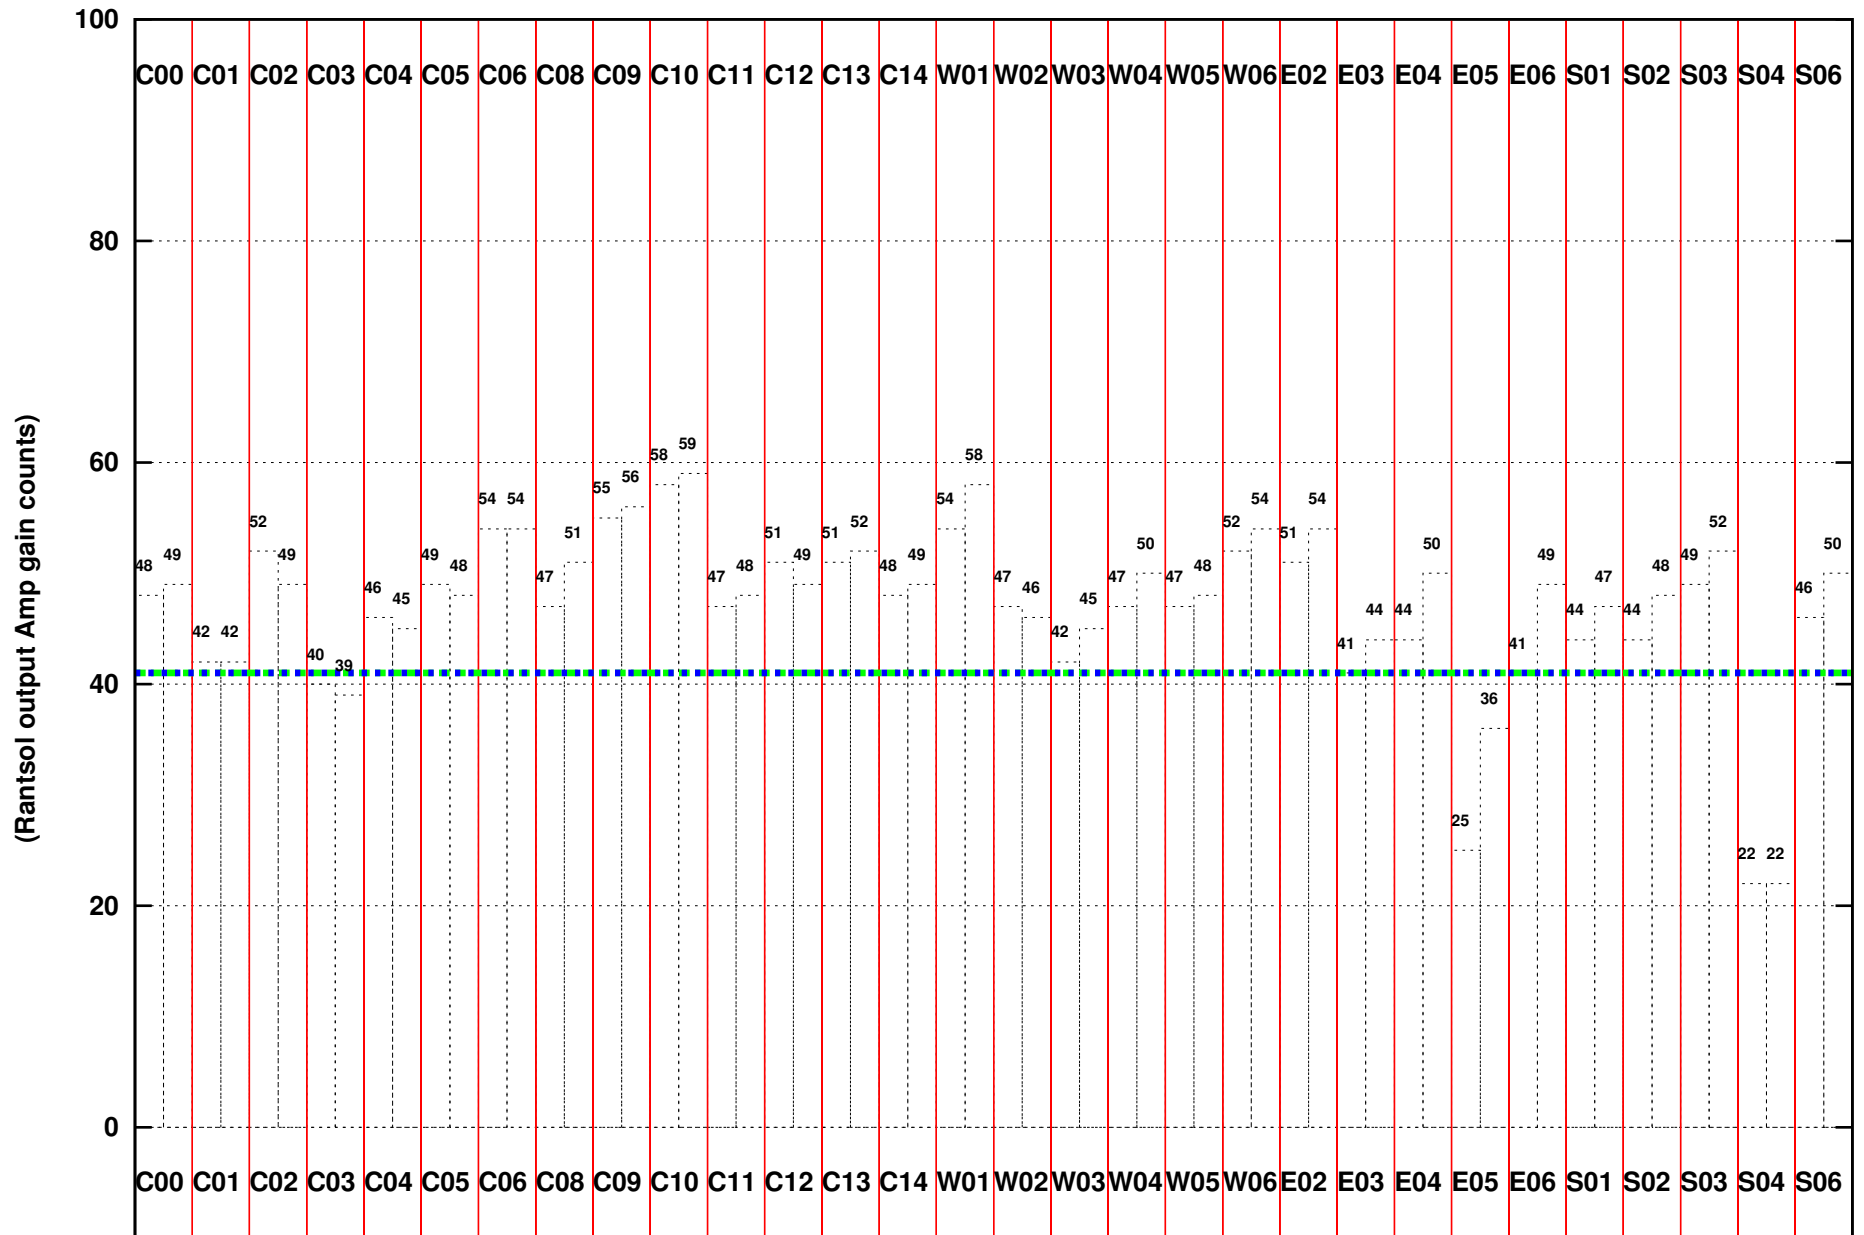

FRINGE STATUS (Rf:591.000,591.000 MHz., LO1:540.000,540.000 MHz., LO4/5:149.000,156.000 MHz.)

(File:/gsbifrddata/18dec/31_039_18dec2016_4s.lta, scan:0, chan:256, Src:3C48, Date:18Dec2016 16:58:48)