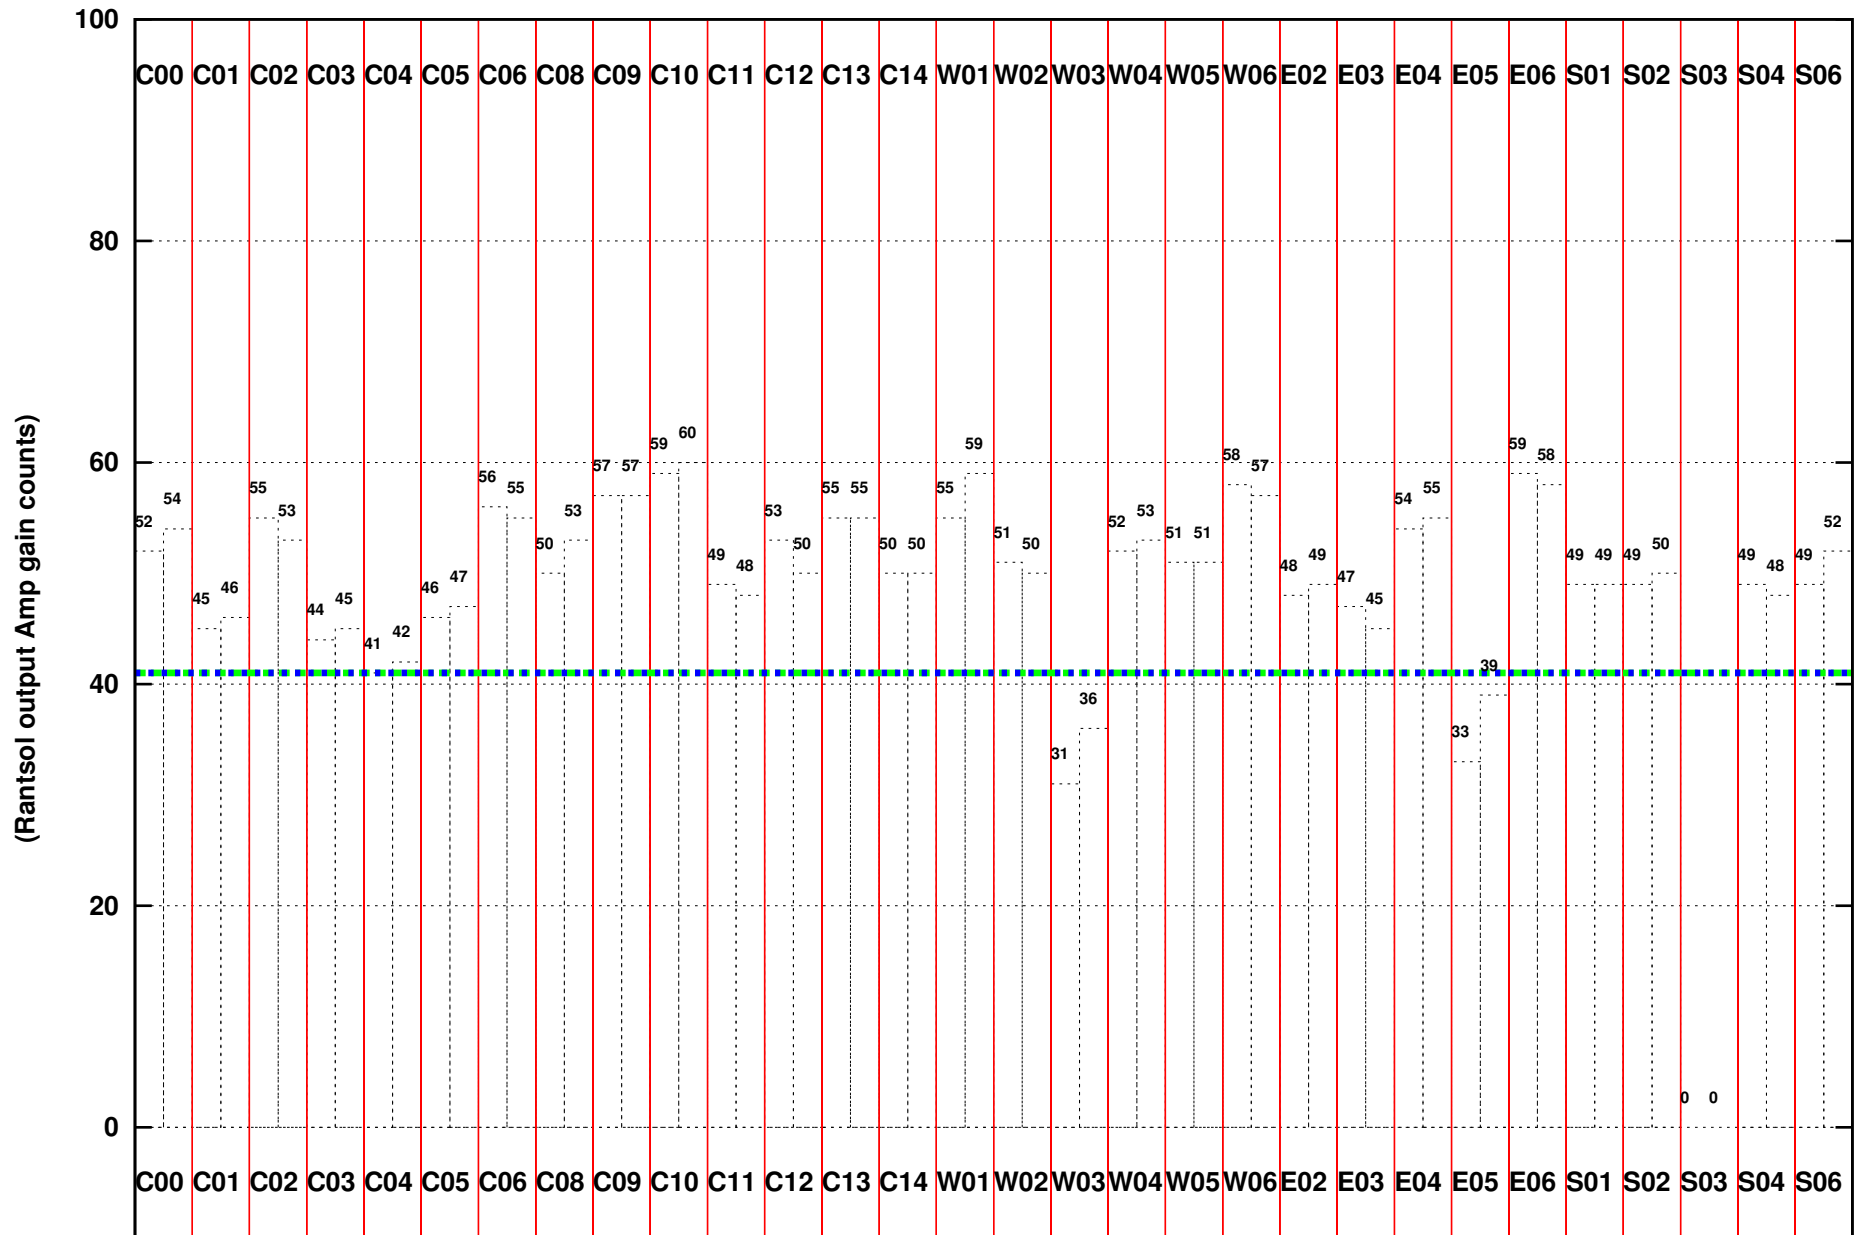

FRINGE STATUS (Rf:591.000,591.000 MHz., LO1:540.000,540.000 MHz., LO4/5:149.000,156.000 MHz.)

(File:/gsbifrddata/25dec/31_071_25dec2016.lta, scan:0, chan:128, Src:3C147, Date:25Dec2016 03:56:15)