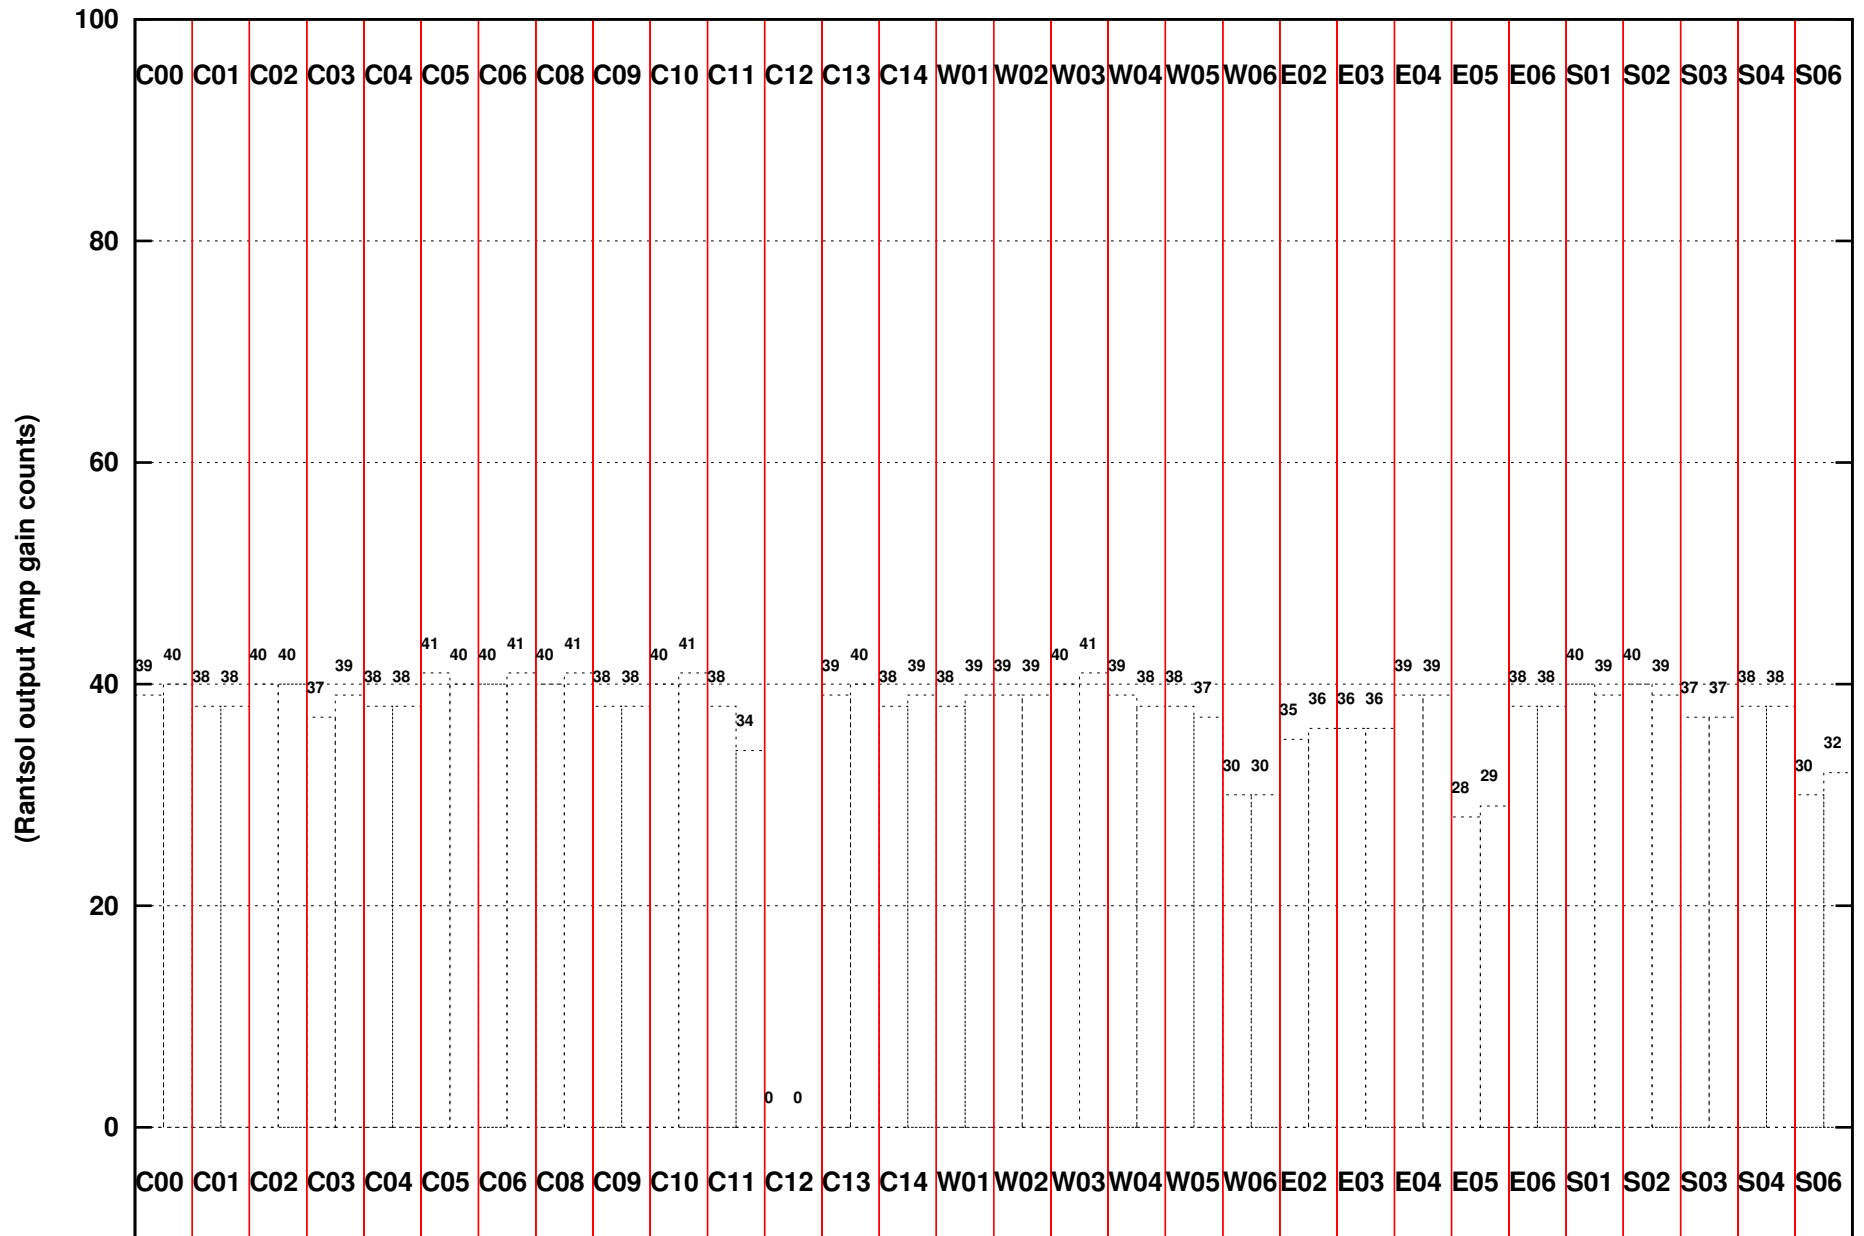

FRINGE STATUS (Rf:306.000,306.000 MHz., LO1:255.000,255.000 MHz., LO4/5:149.000,156.000 MHz.)

(File:/gsbifrdta1/25dec/31_079_25dec2016.lta, scan:0, chan:128, Src:3C468.1, Date:25Dec2016 13:00:04)