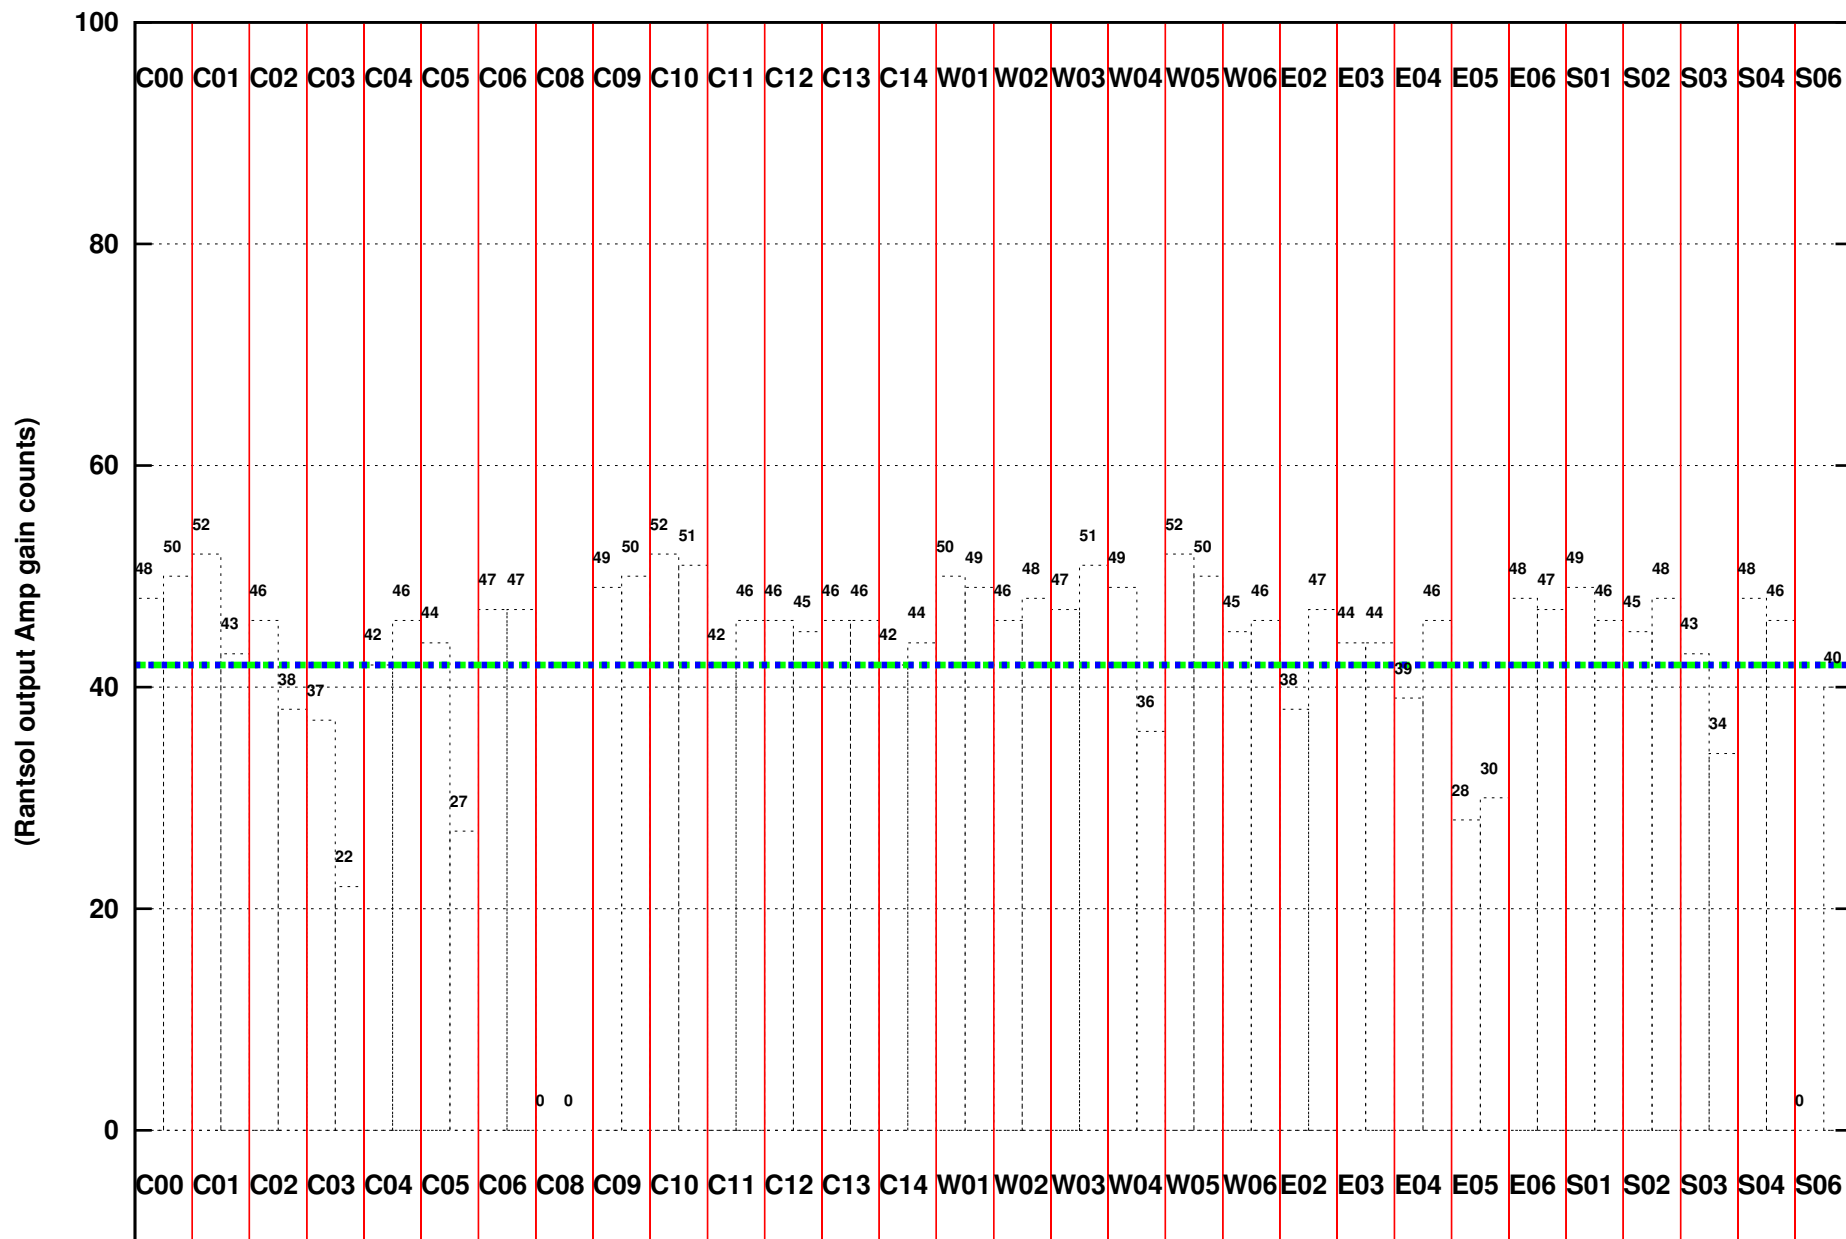

FRINGE STATUS (Rf:1454.000,1454.000 MHz., LO1:1505.000,1505.000 MHz., LO4/5:149.000,156.000 MHz.)

(File:/gsbifrddata1/26dec/31_097_26dec2016.lta, scan:0, chan:128, Src:3C48, Date:26Dec2016 18:17:15)