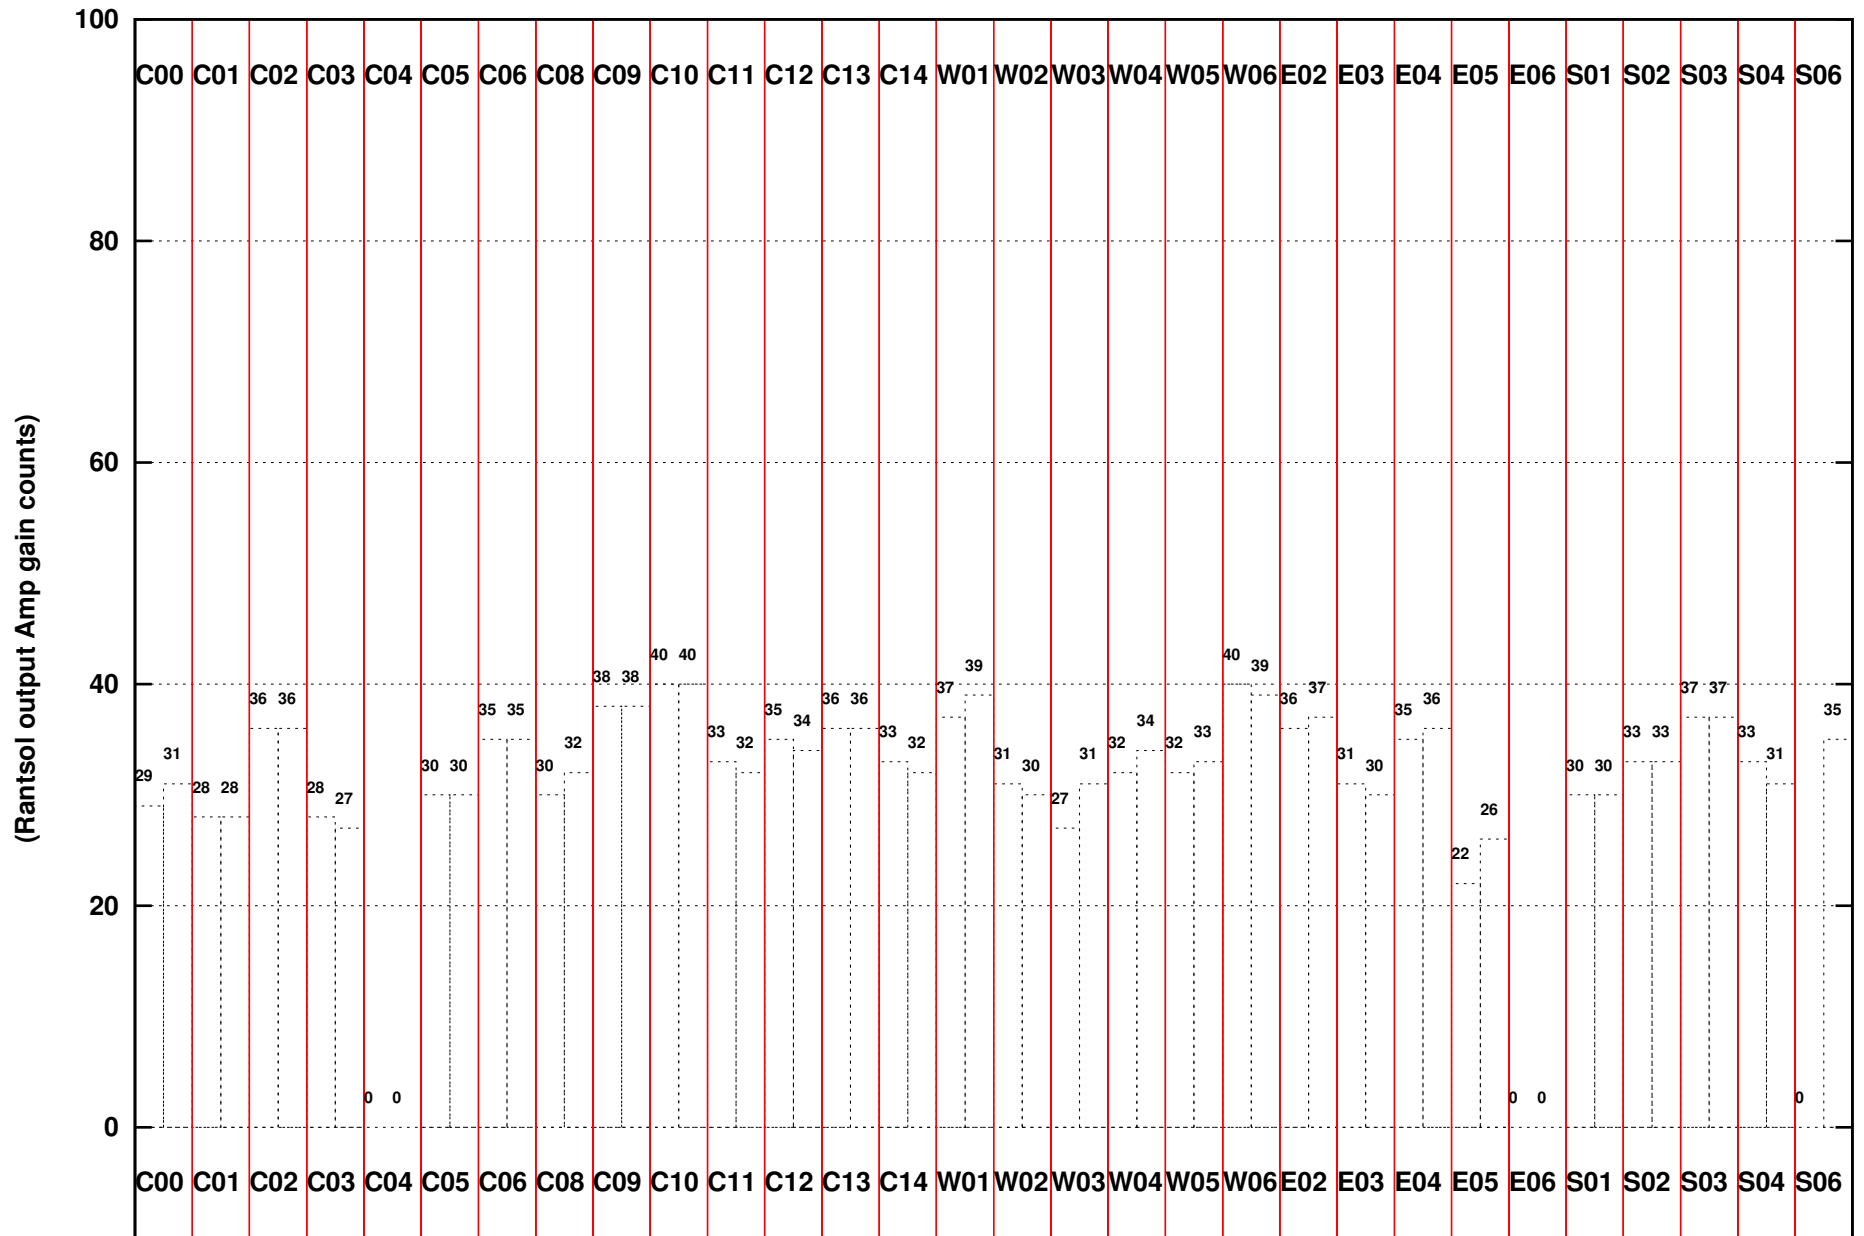

FRINGE STATUS (Rf:591.000,591.000 MHz., LO1:540.000,540.000 MHz., LO4/5:149.000,156.000 MHz.)

(File:/gsbifrd1/27dec/31_034_27dec2016.lta, scan:0, chan:256, Src:1154-350, Date:27Dec2016 07:47:32)