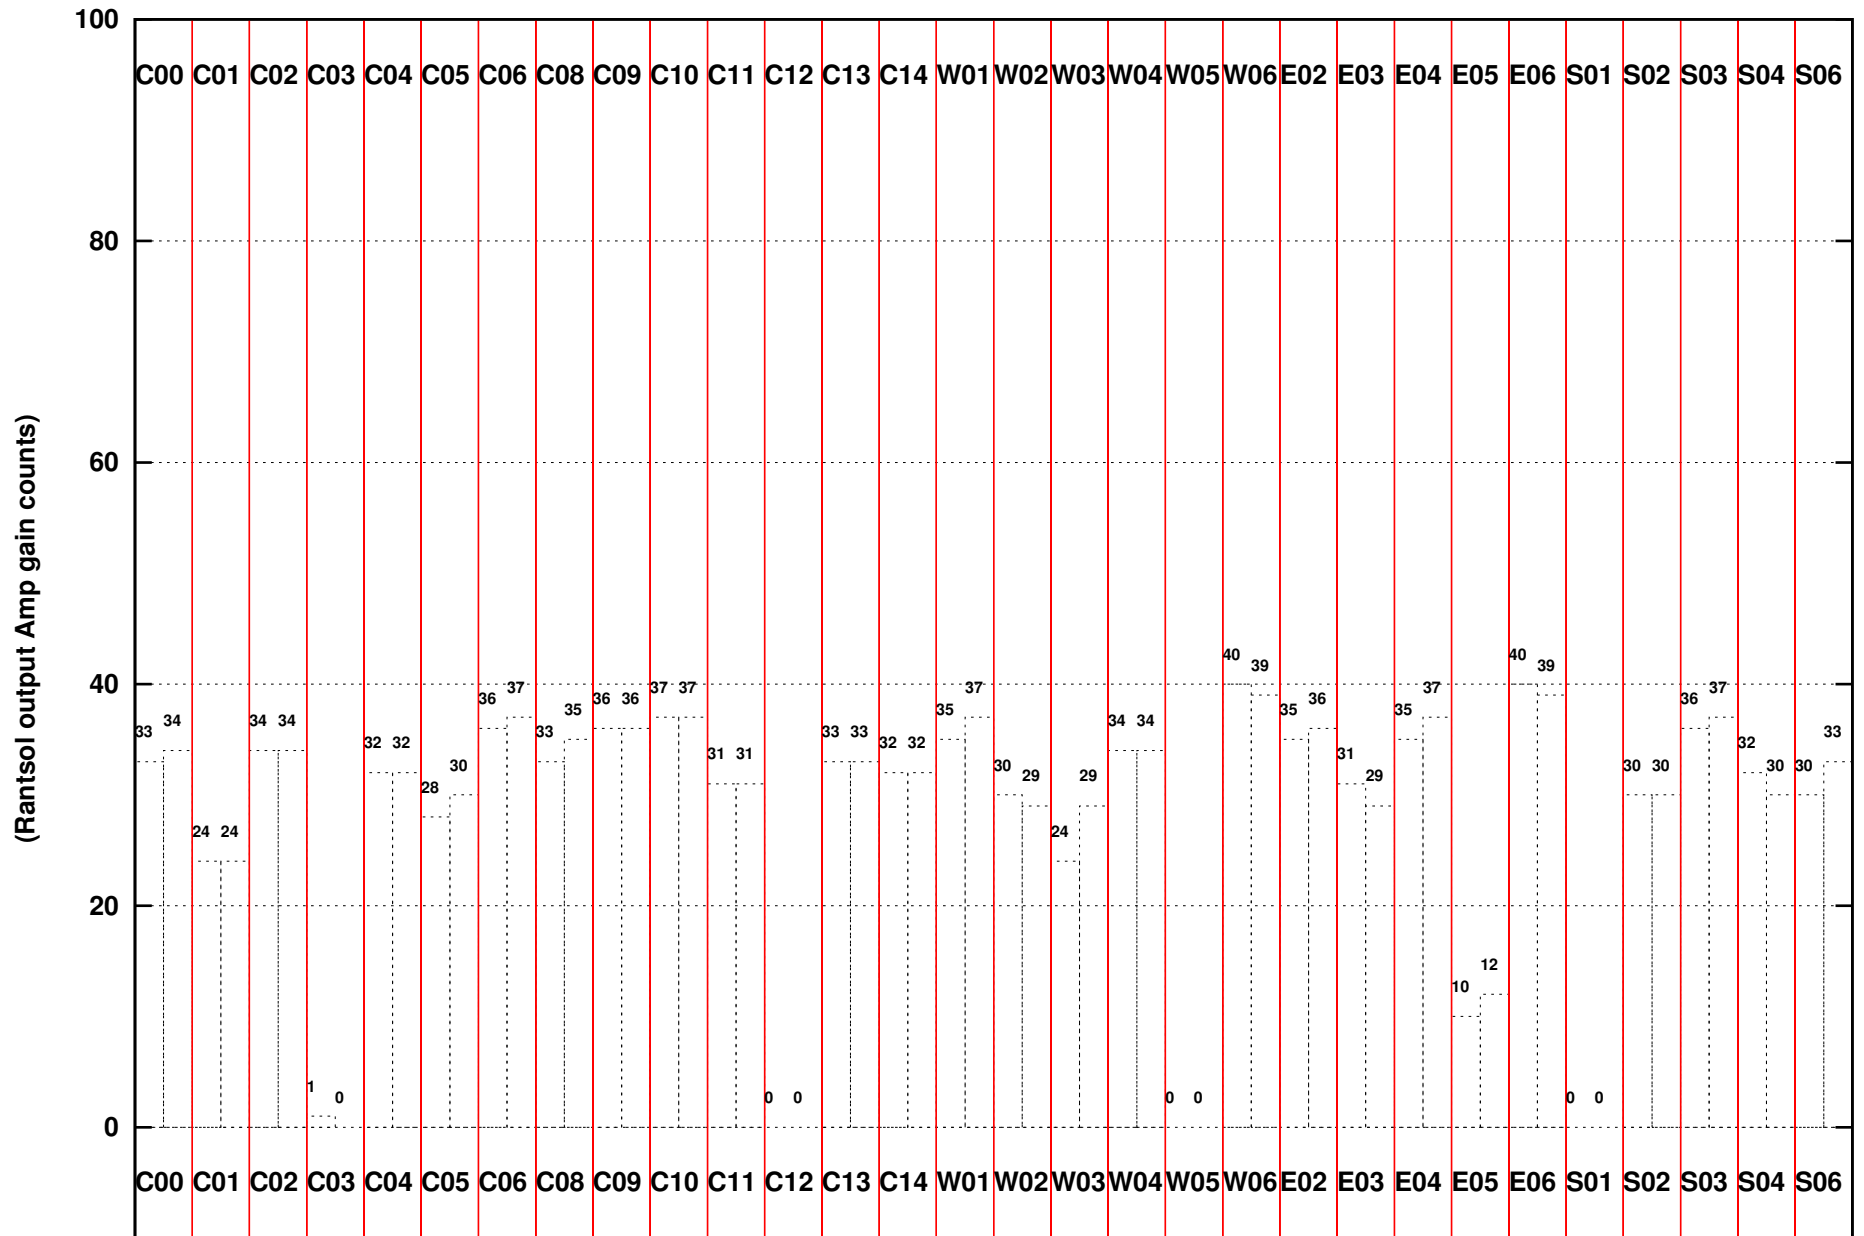

FRINGE STATUS (Rf:591.000,591.000 MHz., LO1:540.000,540.000 MHz., LO4/5:149.000,156.000 MHz.)

(File:/gsbifrddata1/30dec/31_034_30dec2016.lta, scan:0, chan:256, Src:1154-350, Date:30Dec2016 06:14:06)