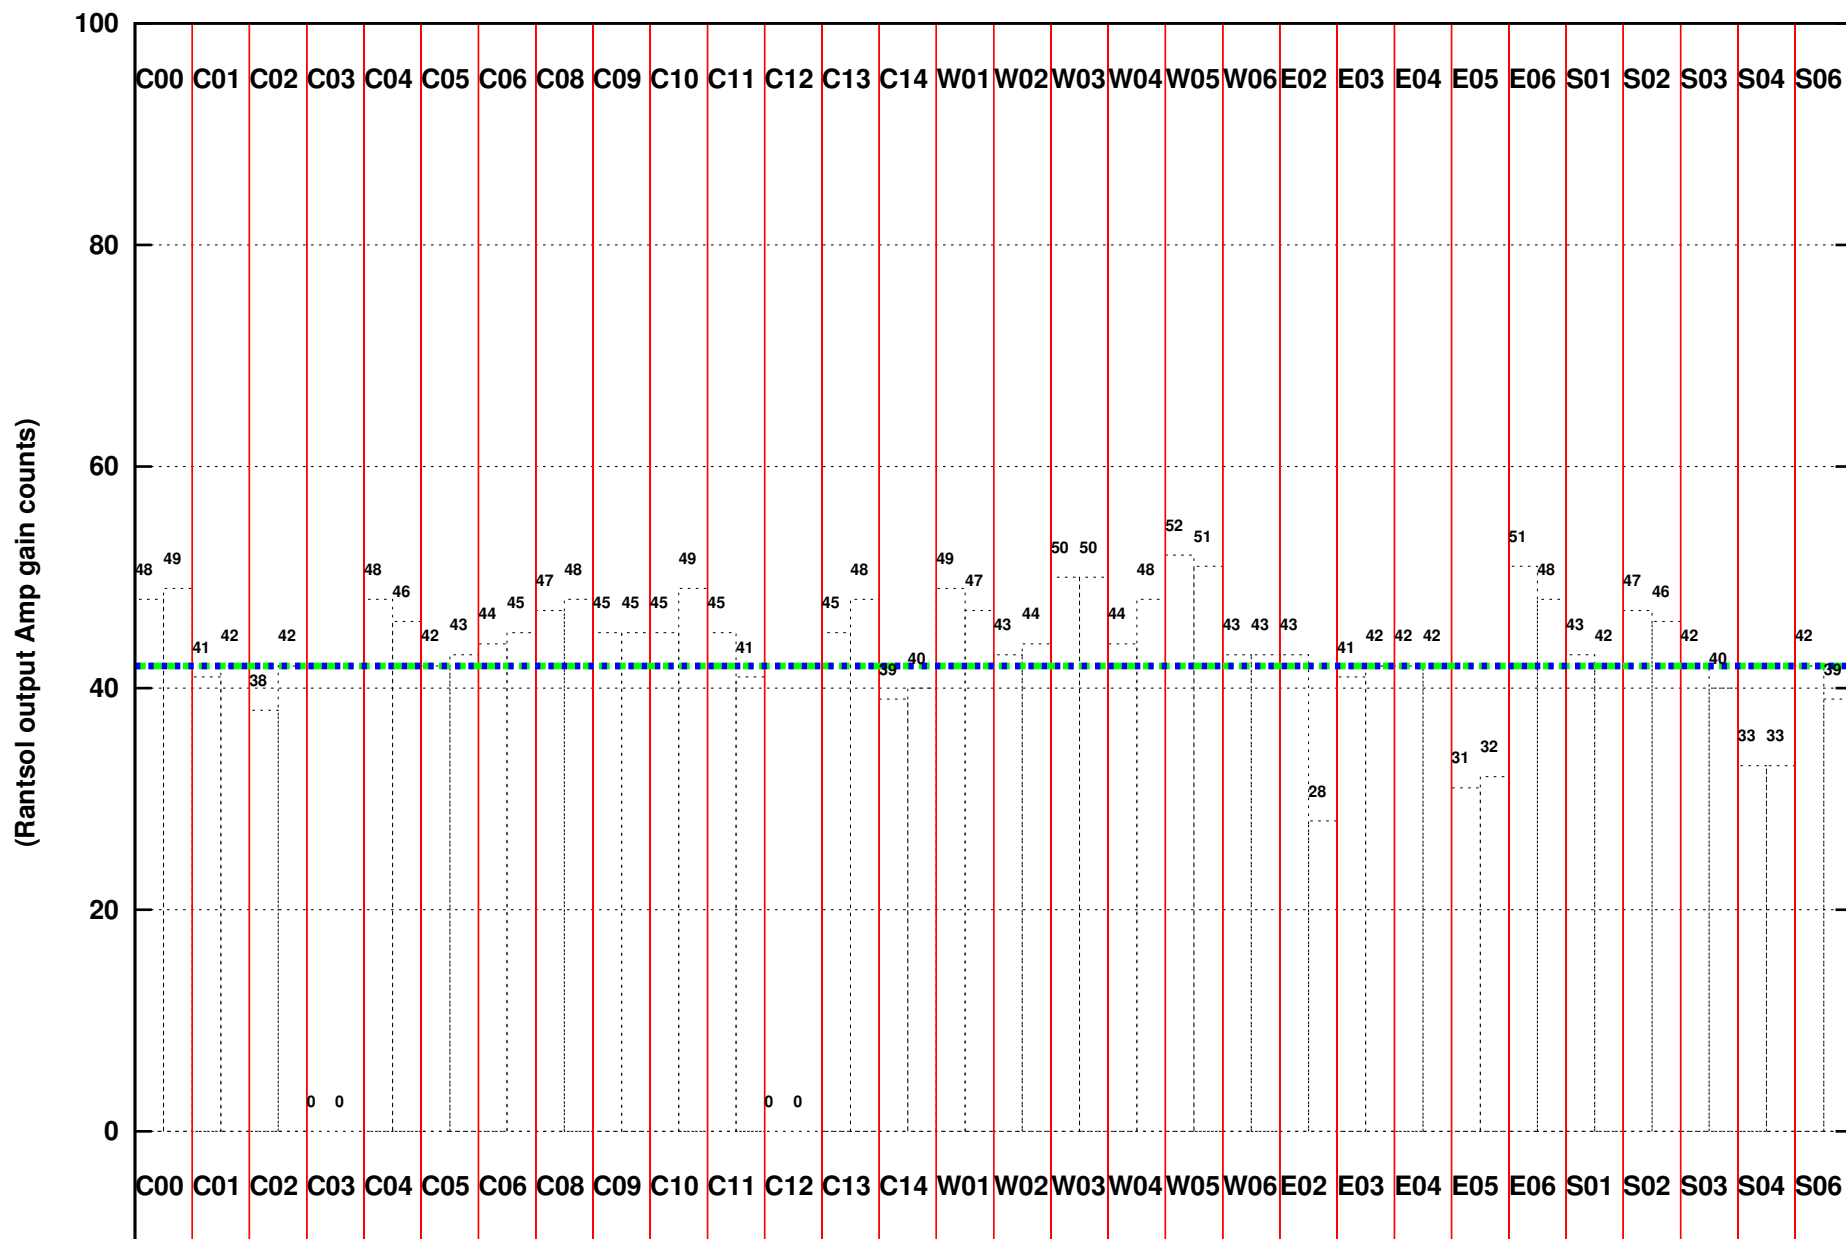

FRINGE STATUS (Rf:1417.353,1417.353 MHz., LO1:1345.000,1345.000 MHz., LO4/5:127.647,177.353 MHz.)

( File:/gsbifrdta1/03jan/31\_086\_03jan2017\_8s.lta, scan:0, chan:256, Src:3C147, Date:03Jan2017 01:04:06)