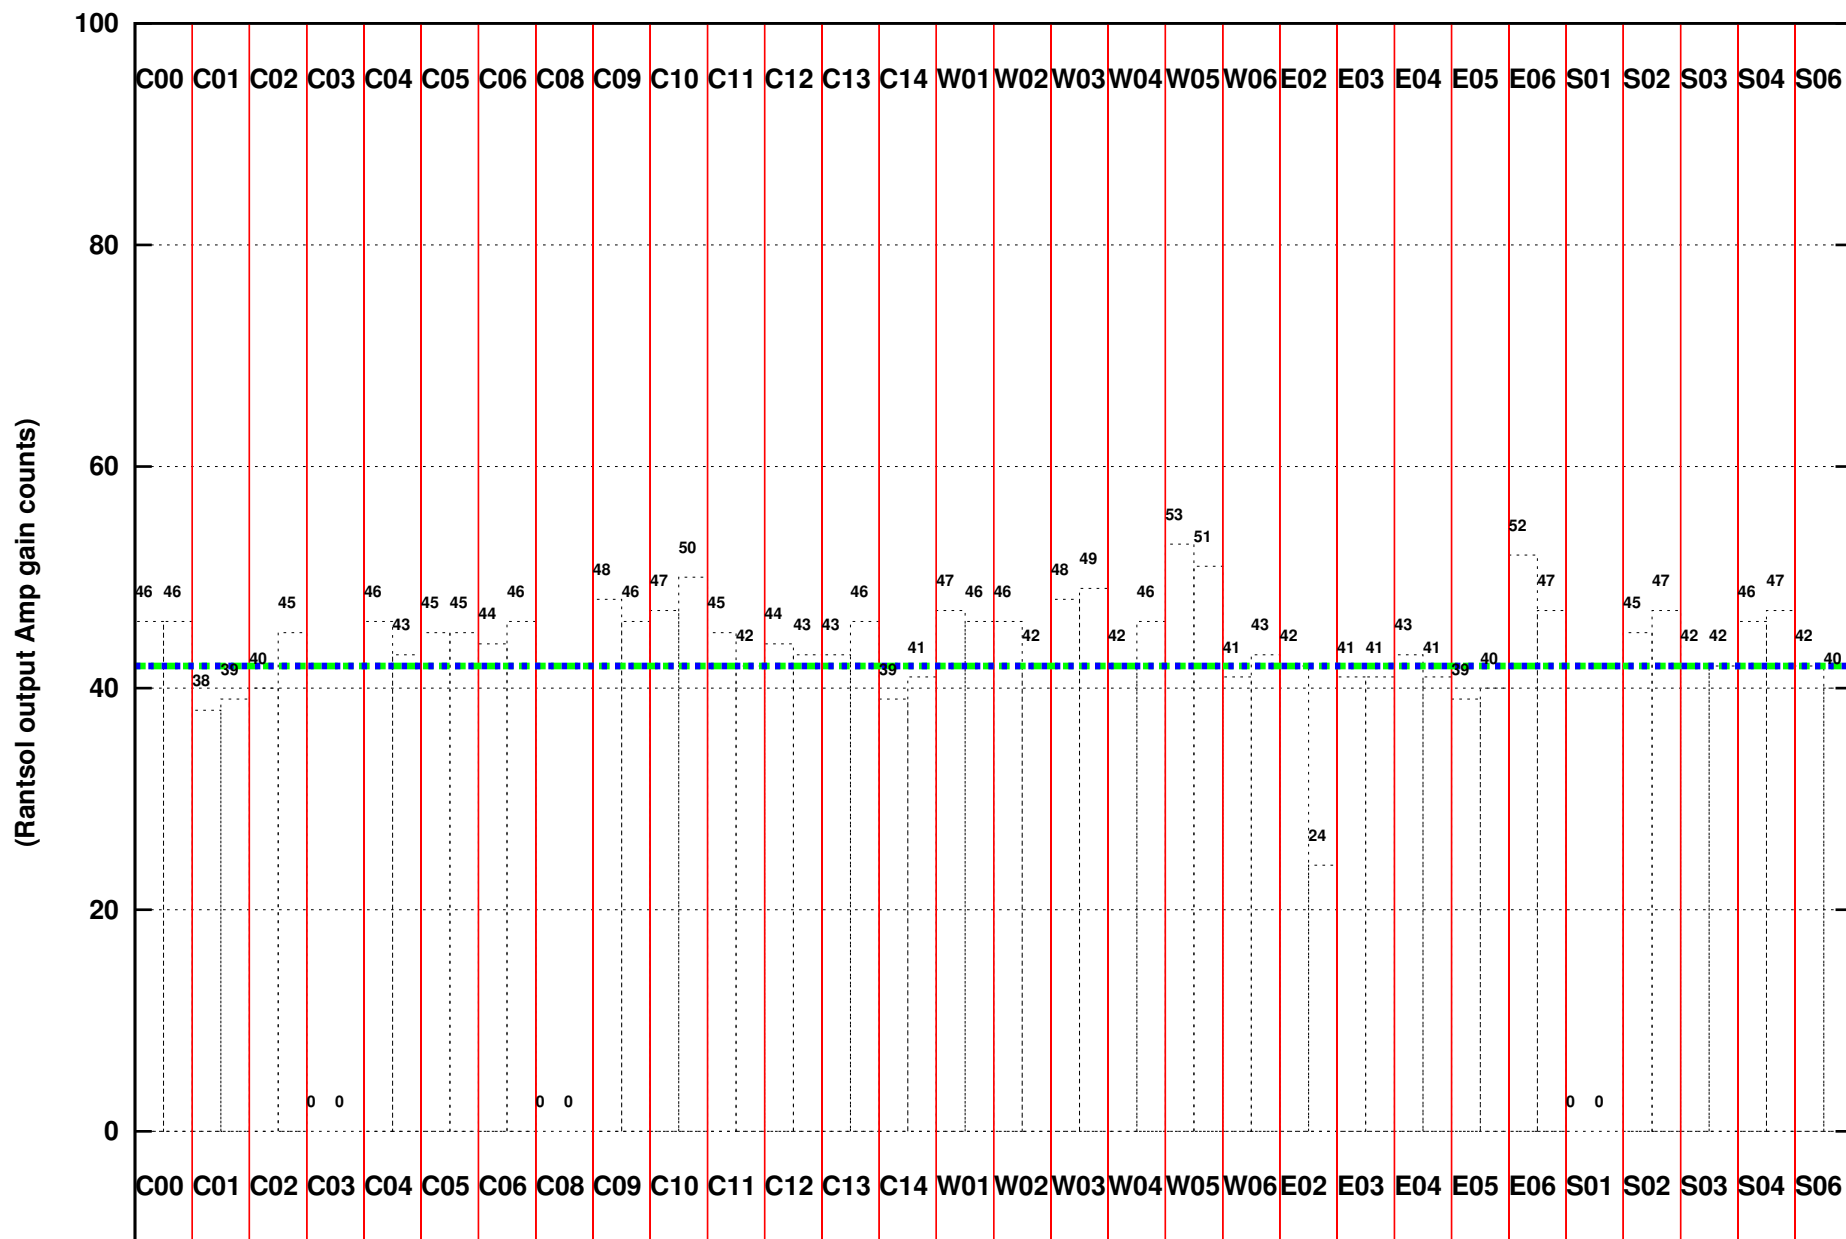

FRINGE STATUS (Rf:1418.198,1418.198 MHz., LO1:1345.000,1345.000 MHz., LO4/5:126.802,178.198 MHz.)

(File:/gsbifrddata1/11jan/31_086_11jan2017.lta, scan:0, chan:256, Src:3C147, Date:11Jan2017 00:39:02)