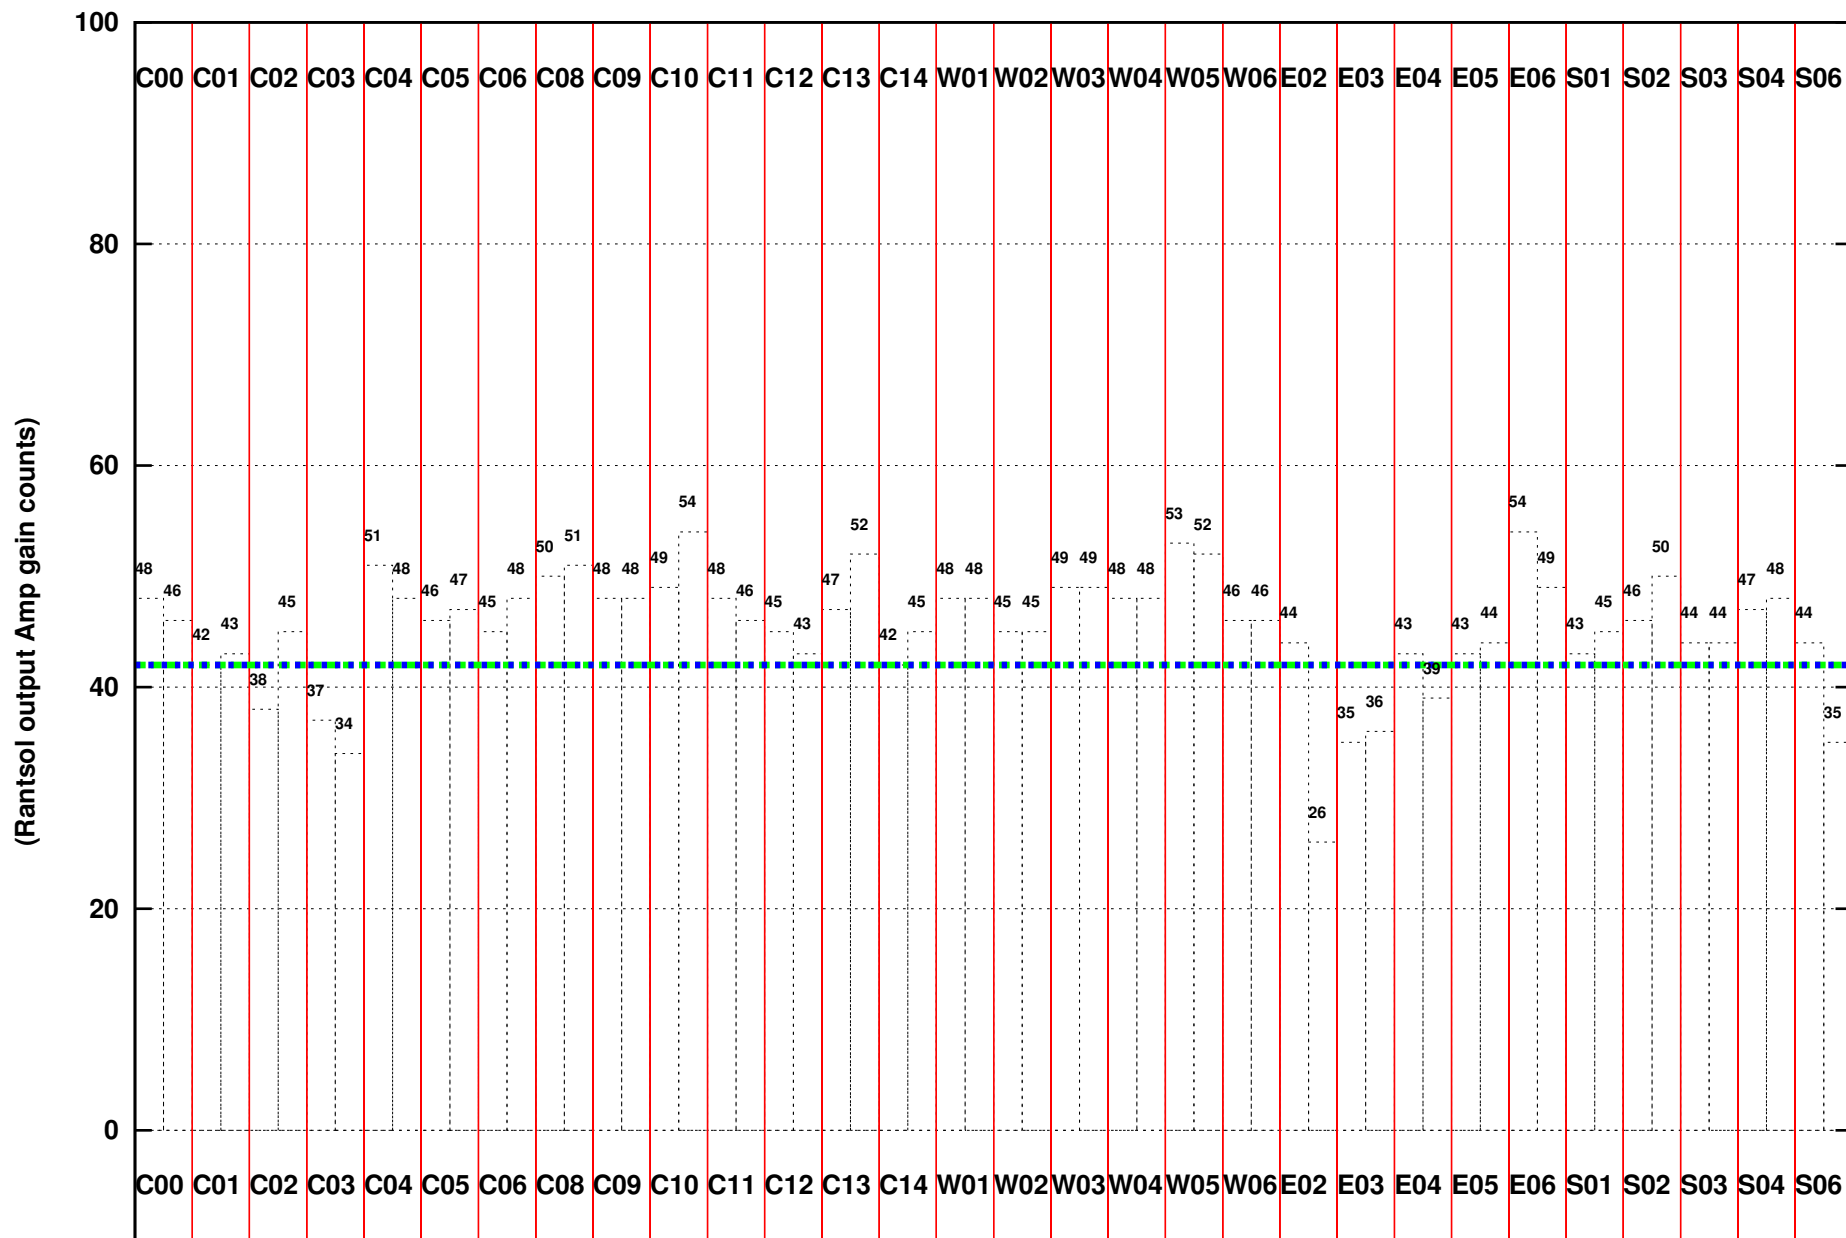

FRINGE STATUS (Rf:1419.608,1419.608 MHz., LO1:1350.000,1350.000 MHz., LO4/5:130.392,174.608 MHz.)

(File:/gsbifrdta1/12jan/31_066_12jan2017.lta, scan:0, chan:256, Src:3C48, Date:12Jan2017 18:05:10)