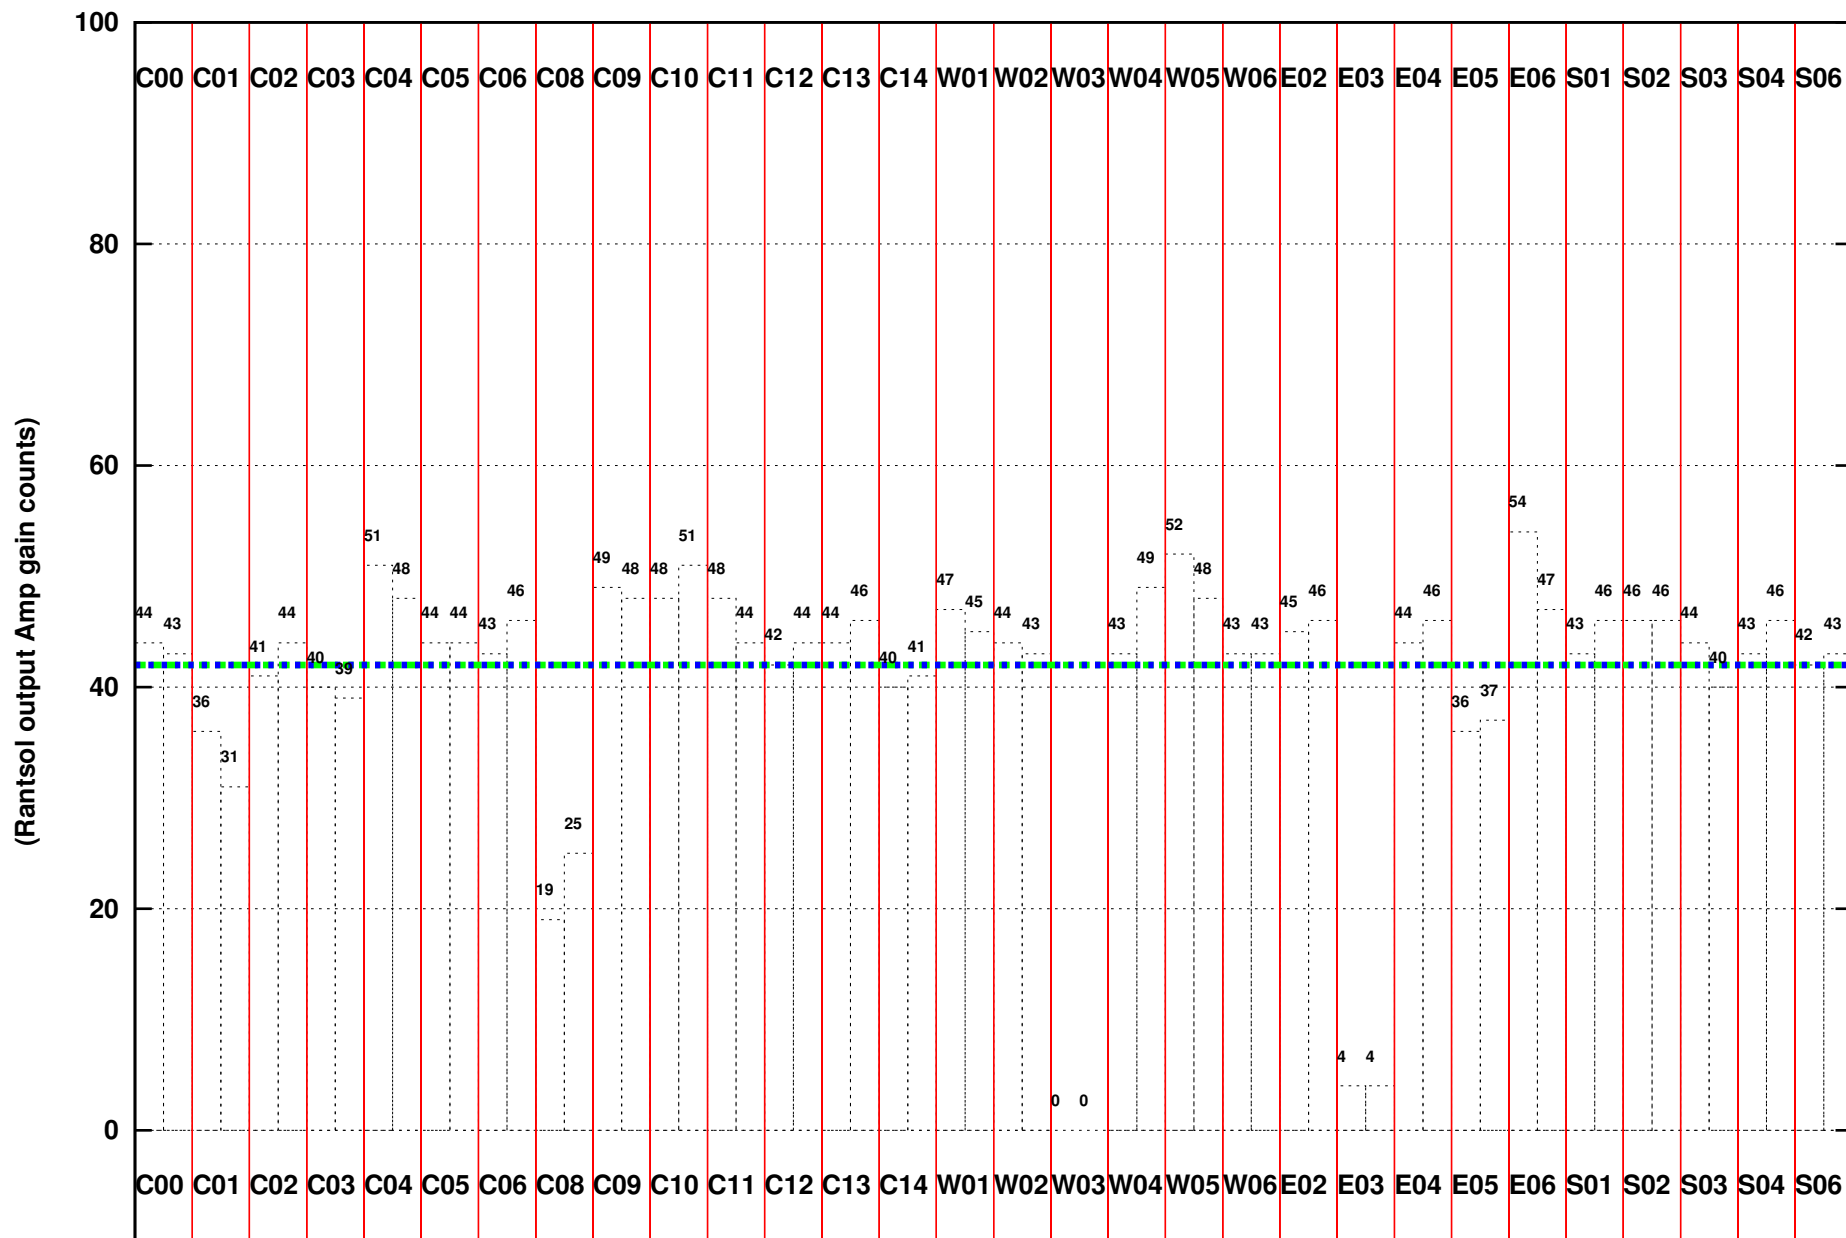

FRINGE STATUS (Rf:1351.000,1351.000 MHz., LO1:1290.000,1290.000 MHz., LO4/5:139.000,166.000 MHz.)

(File:/gsbifrddata1/15jan/31_101_15jan2017_16s.lta, scan:0, chan:256, Src:3C147, Date:15Jan2017 00:17:42)