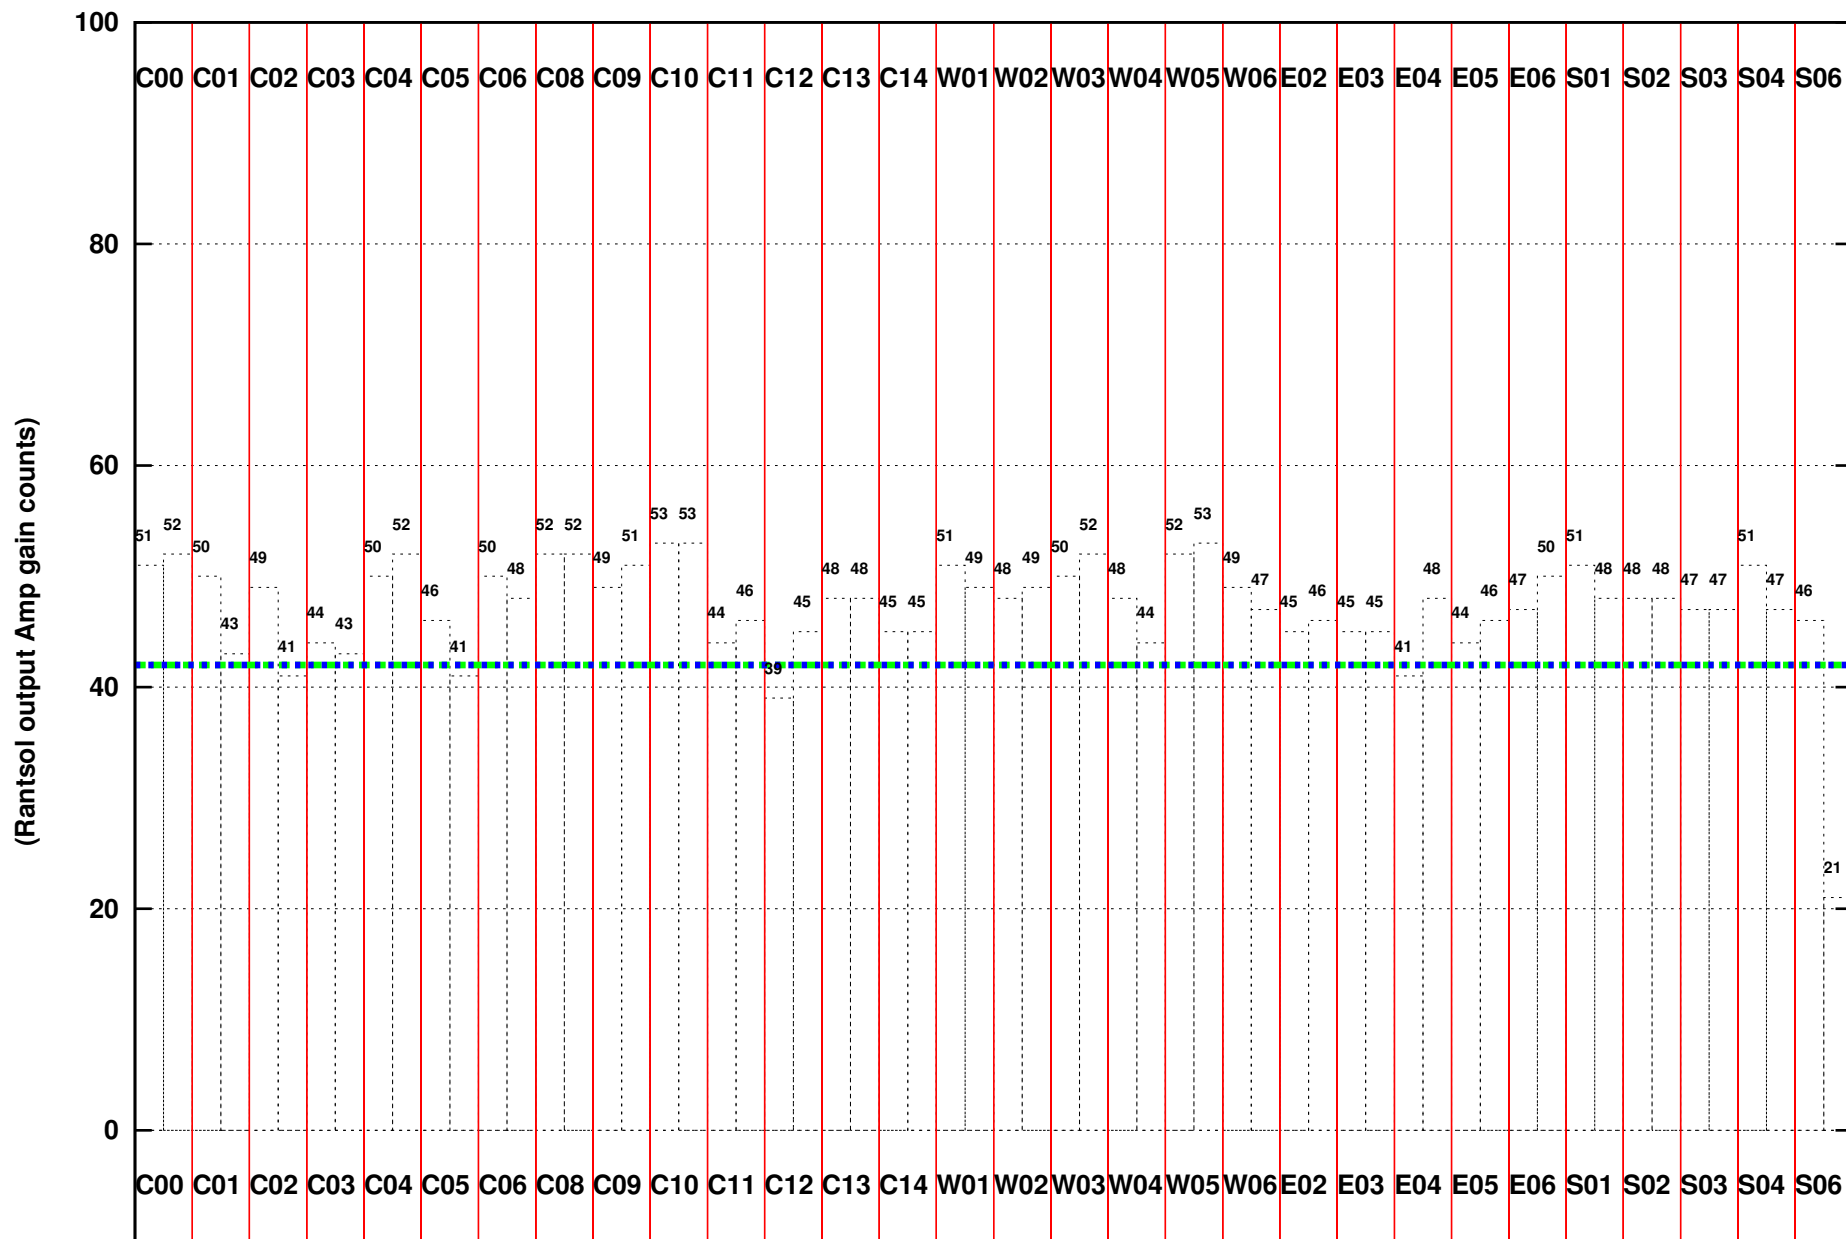

FRINGE STATUS (Rf:1424.884,1424.884 MHz., LO1:1495.000,1495.000 MHz., LO4/5:129.884,175.116 MHz.)

( File:/gsbifdata1/15jan/31\_106\_15jan2017.lta, scan:0, chan:256, Src:3C48, Date:15Jan2017 17:47:30)