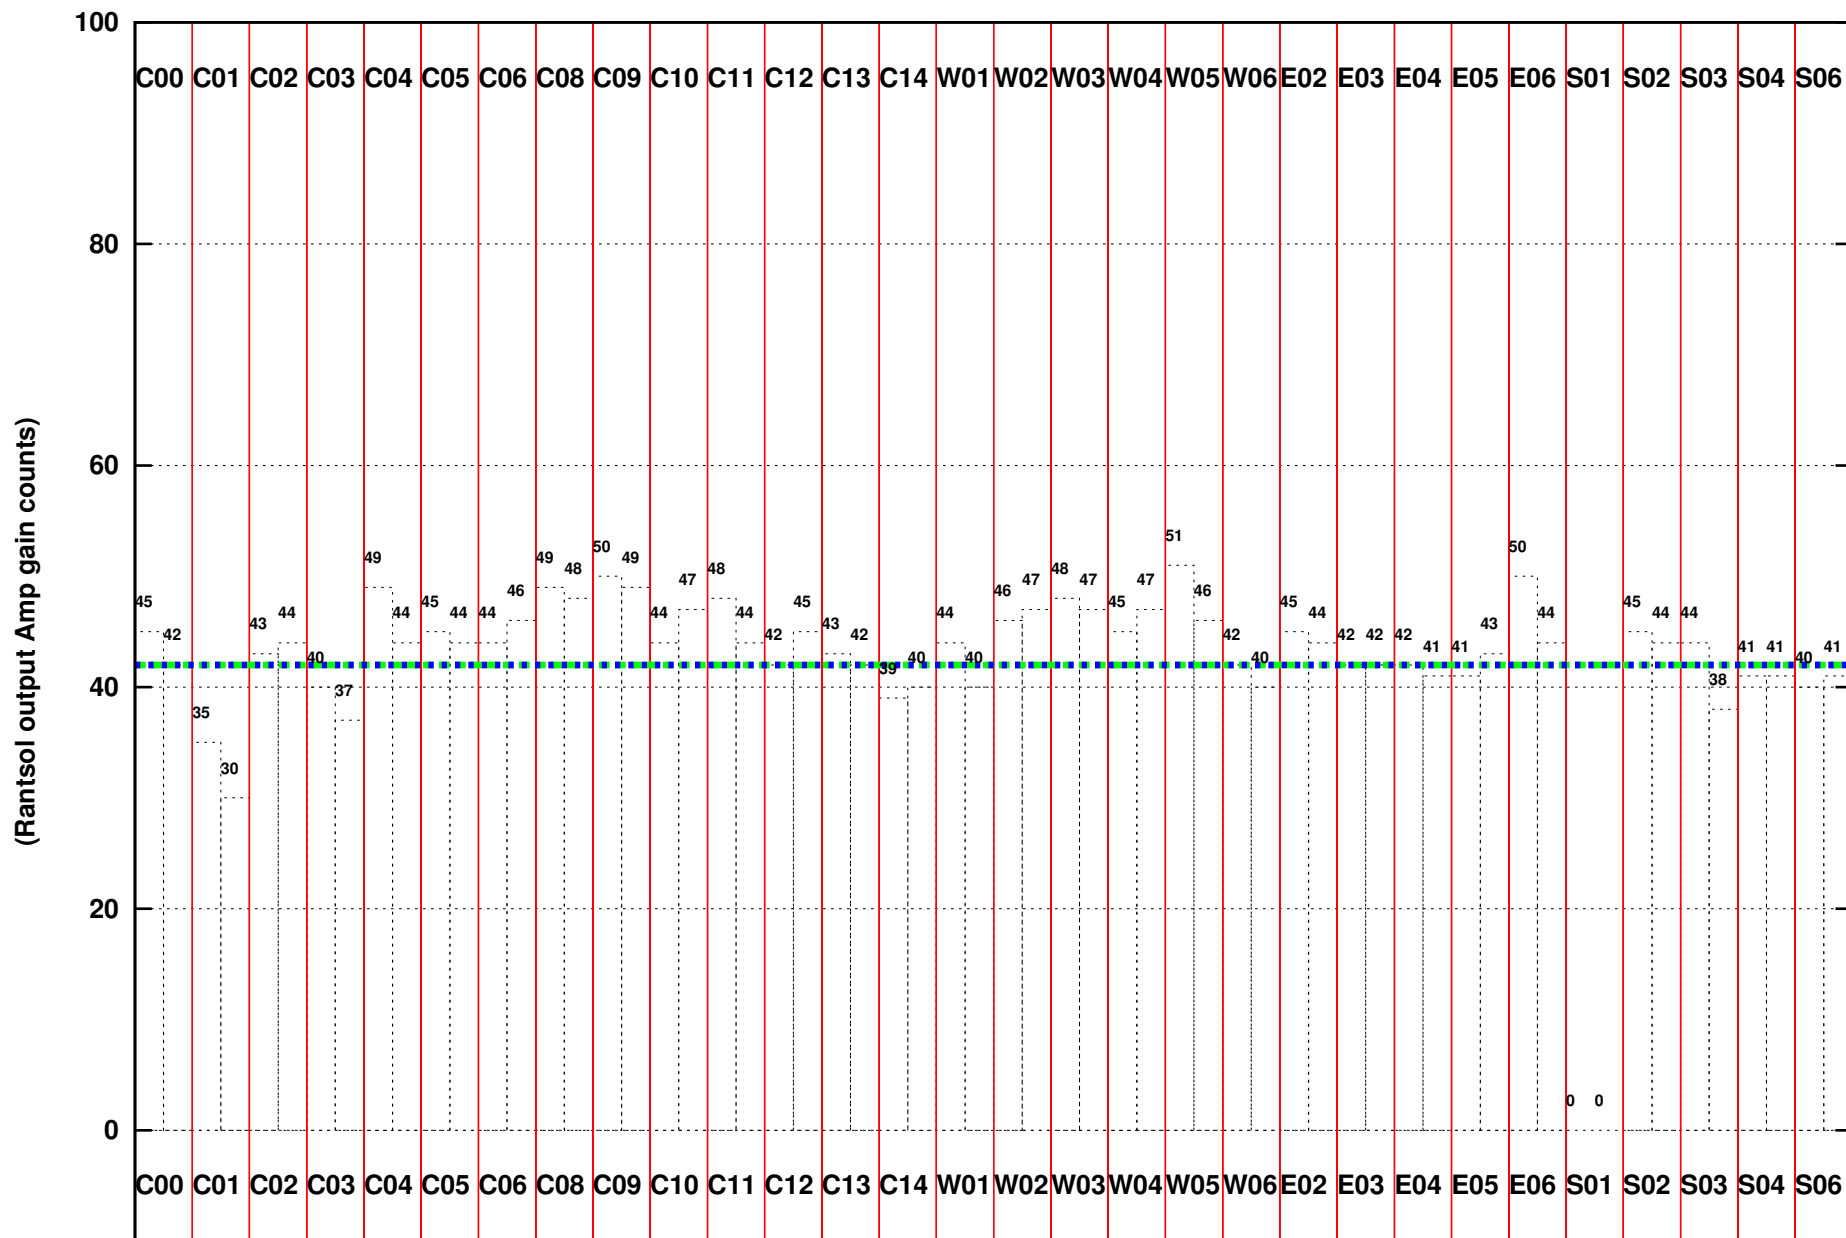

FRINGE STATUS (Rf:1351.000,1351.000 MHz., LO1:1290.000,1290.000 MHz., LO4/5:139.000,166.000 MHz.)

( File:/gsbifrddata1/20jan/31\_101\_20jan2017.lta, scan:0, chan:256, Src:3C147, Date:20Jan2017 00:27:08)