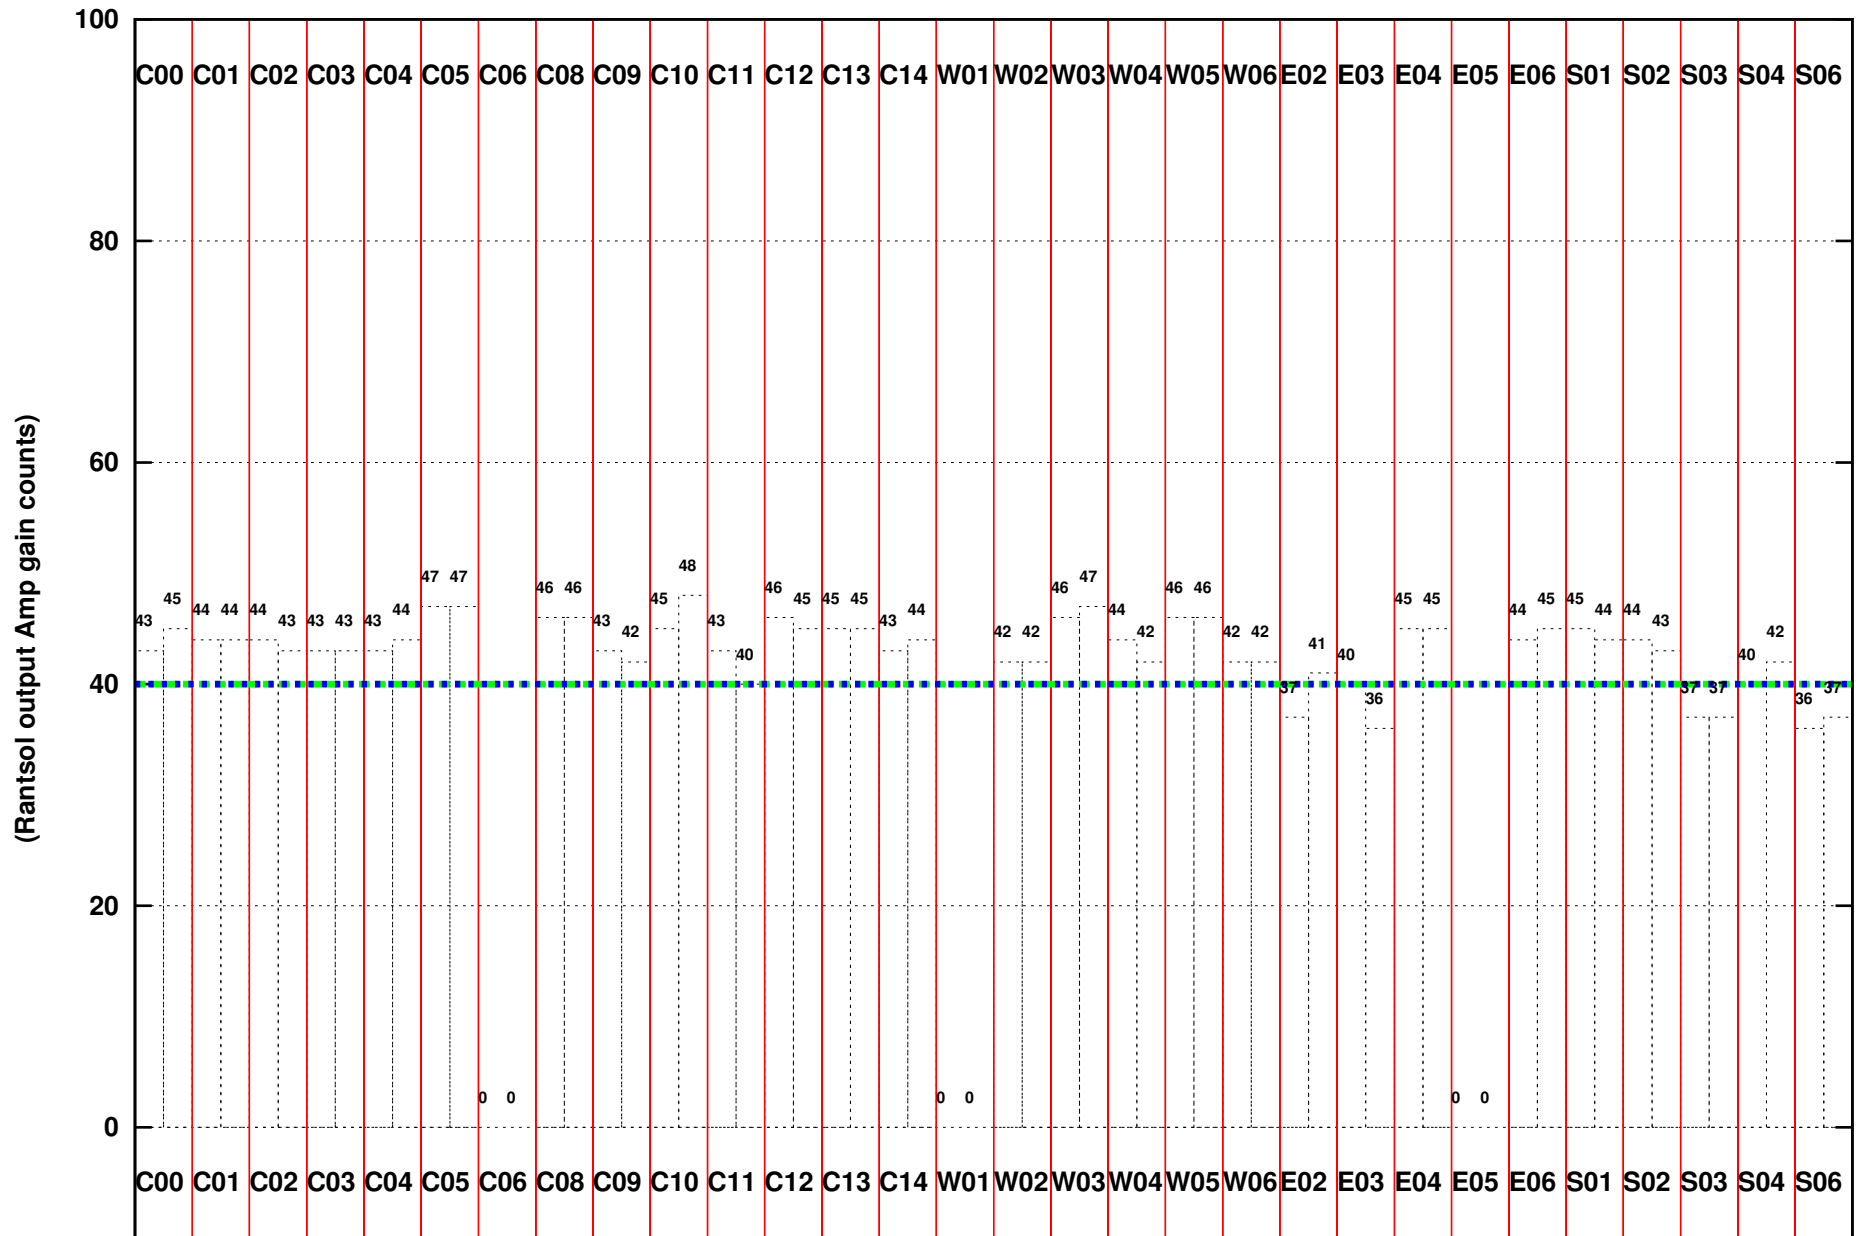

FRINGE STATUS (Rf:306.000,306.000 MHz., LO1:255.000,255.000 MHz., LO4/5:149.000,156.000 MHz.)

(File:/gsbifrdta1/21jan/31_109_21jan2017.lta, scan:0, chan:128, Src:3C48, Date:21Jan2017 13:44:20)