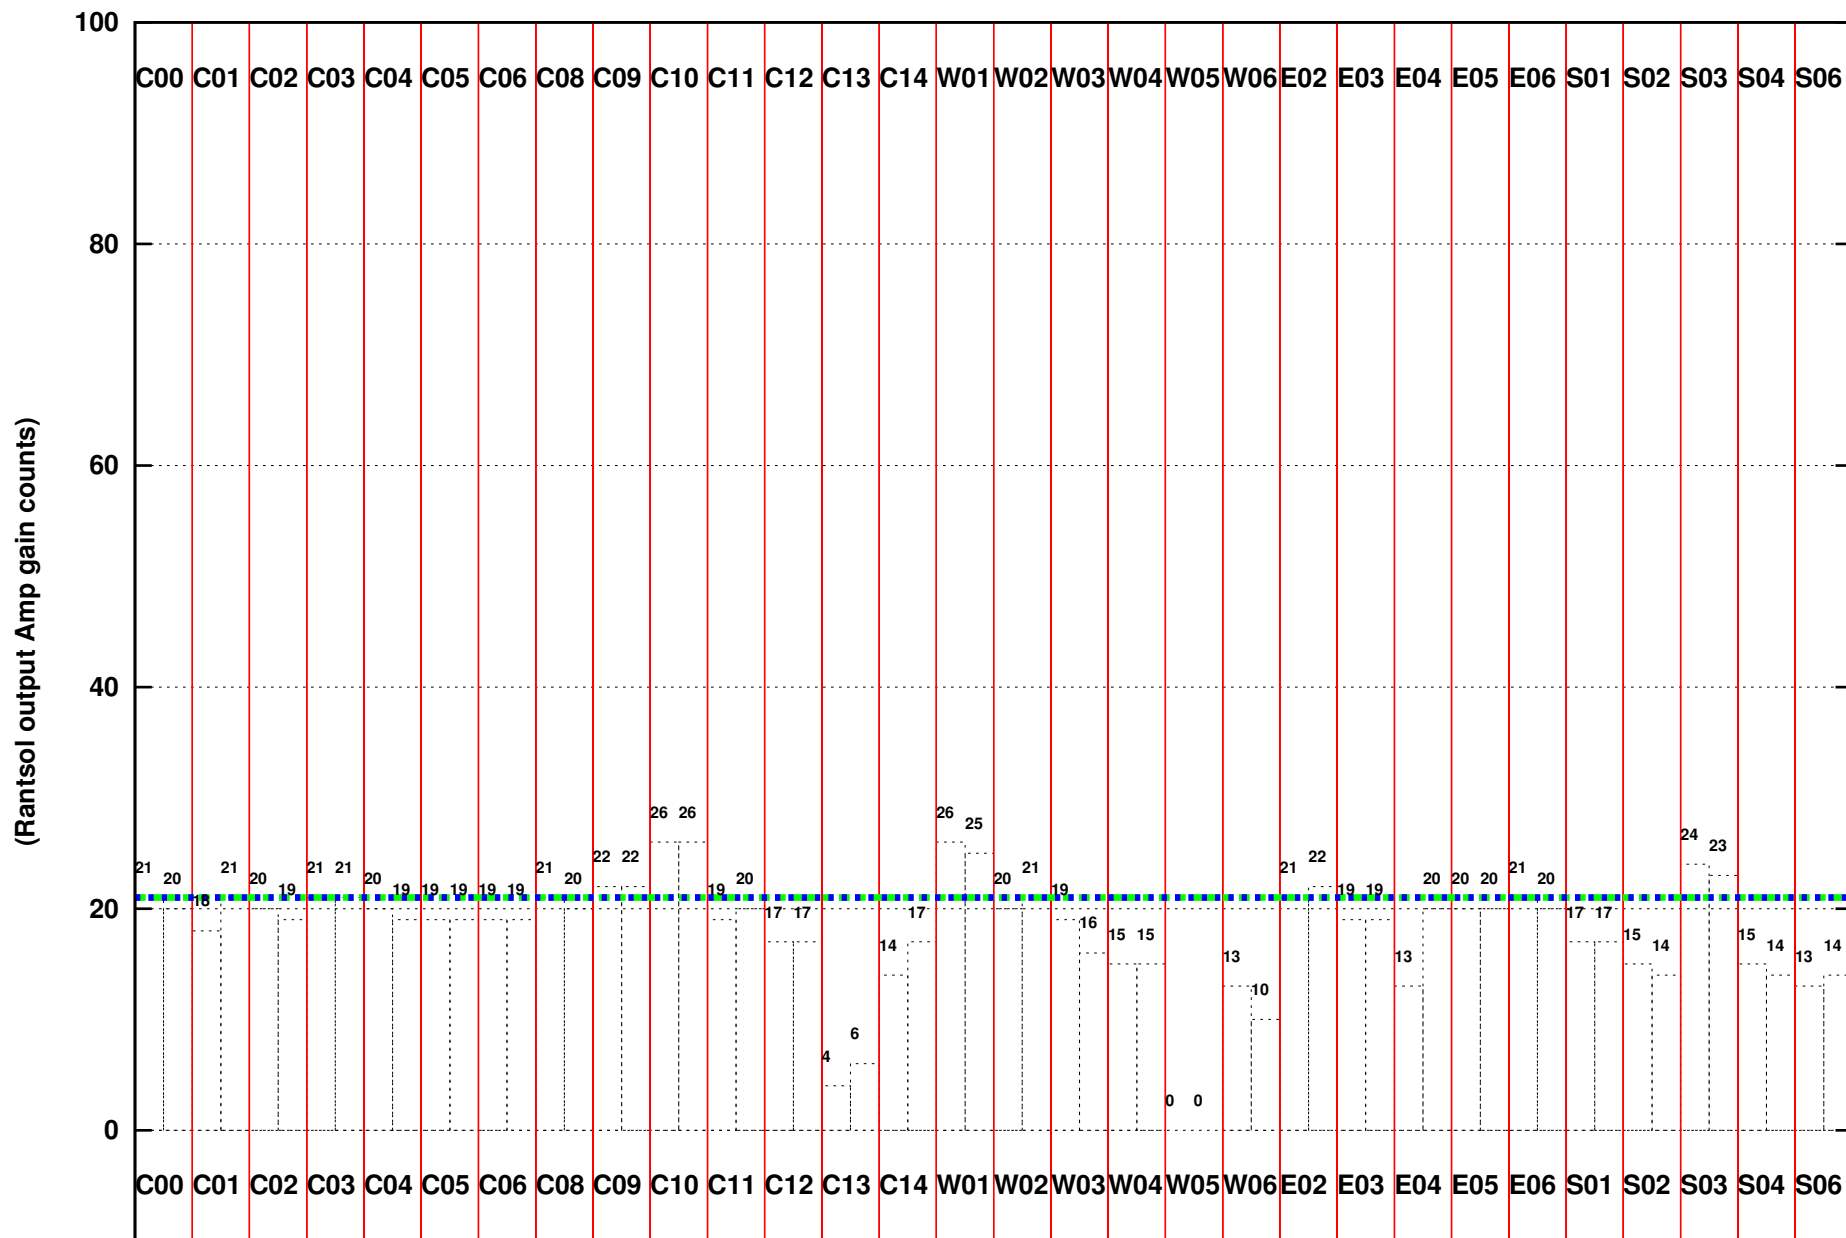

FRINGE STATUS (Rf:156.000,156.000 MHz., LO1:218.000,218.000 MHz., LO4/5:138.000,167.000 MHz.)

(File:/gsbifrddata1/21jan/30_033_21jan2017.lta, scan:0, chan:128, Src:3C147, Date:21Jan2017 21:49:31)