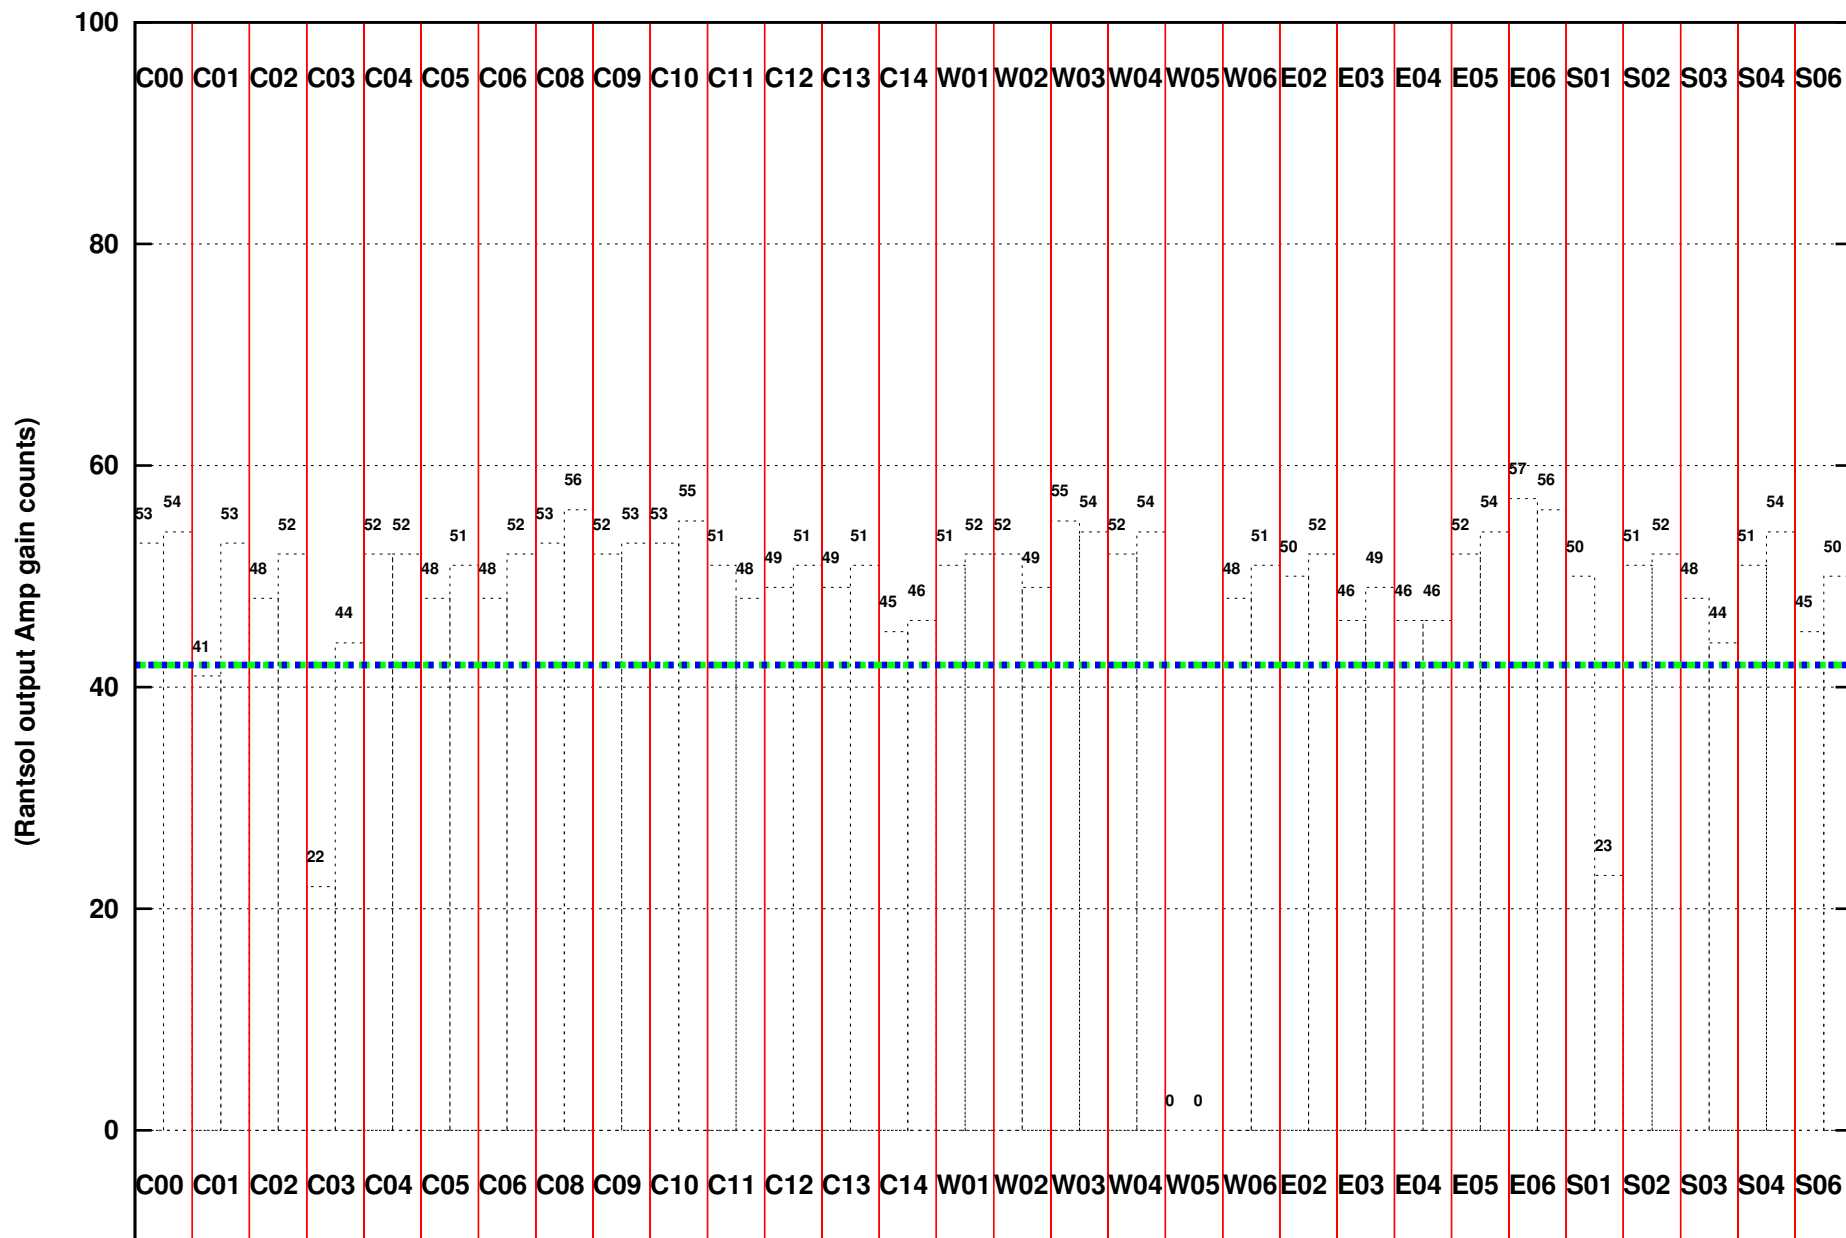

FRINGE STATUS (Rf:1388.000,1388.000 MHz., LO1:1450.000,1450.000 MHz., LO4/5:138.000,167.000 MHz.)

(File:/gsbifrd1/22jan/31_095_22jan2017.lta, scan:0, chan:256, Src:3C286, Date:22Jan2017 03:13:31)