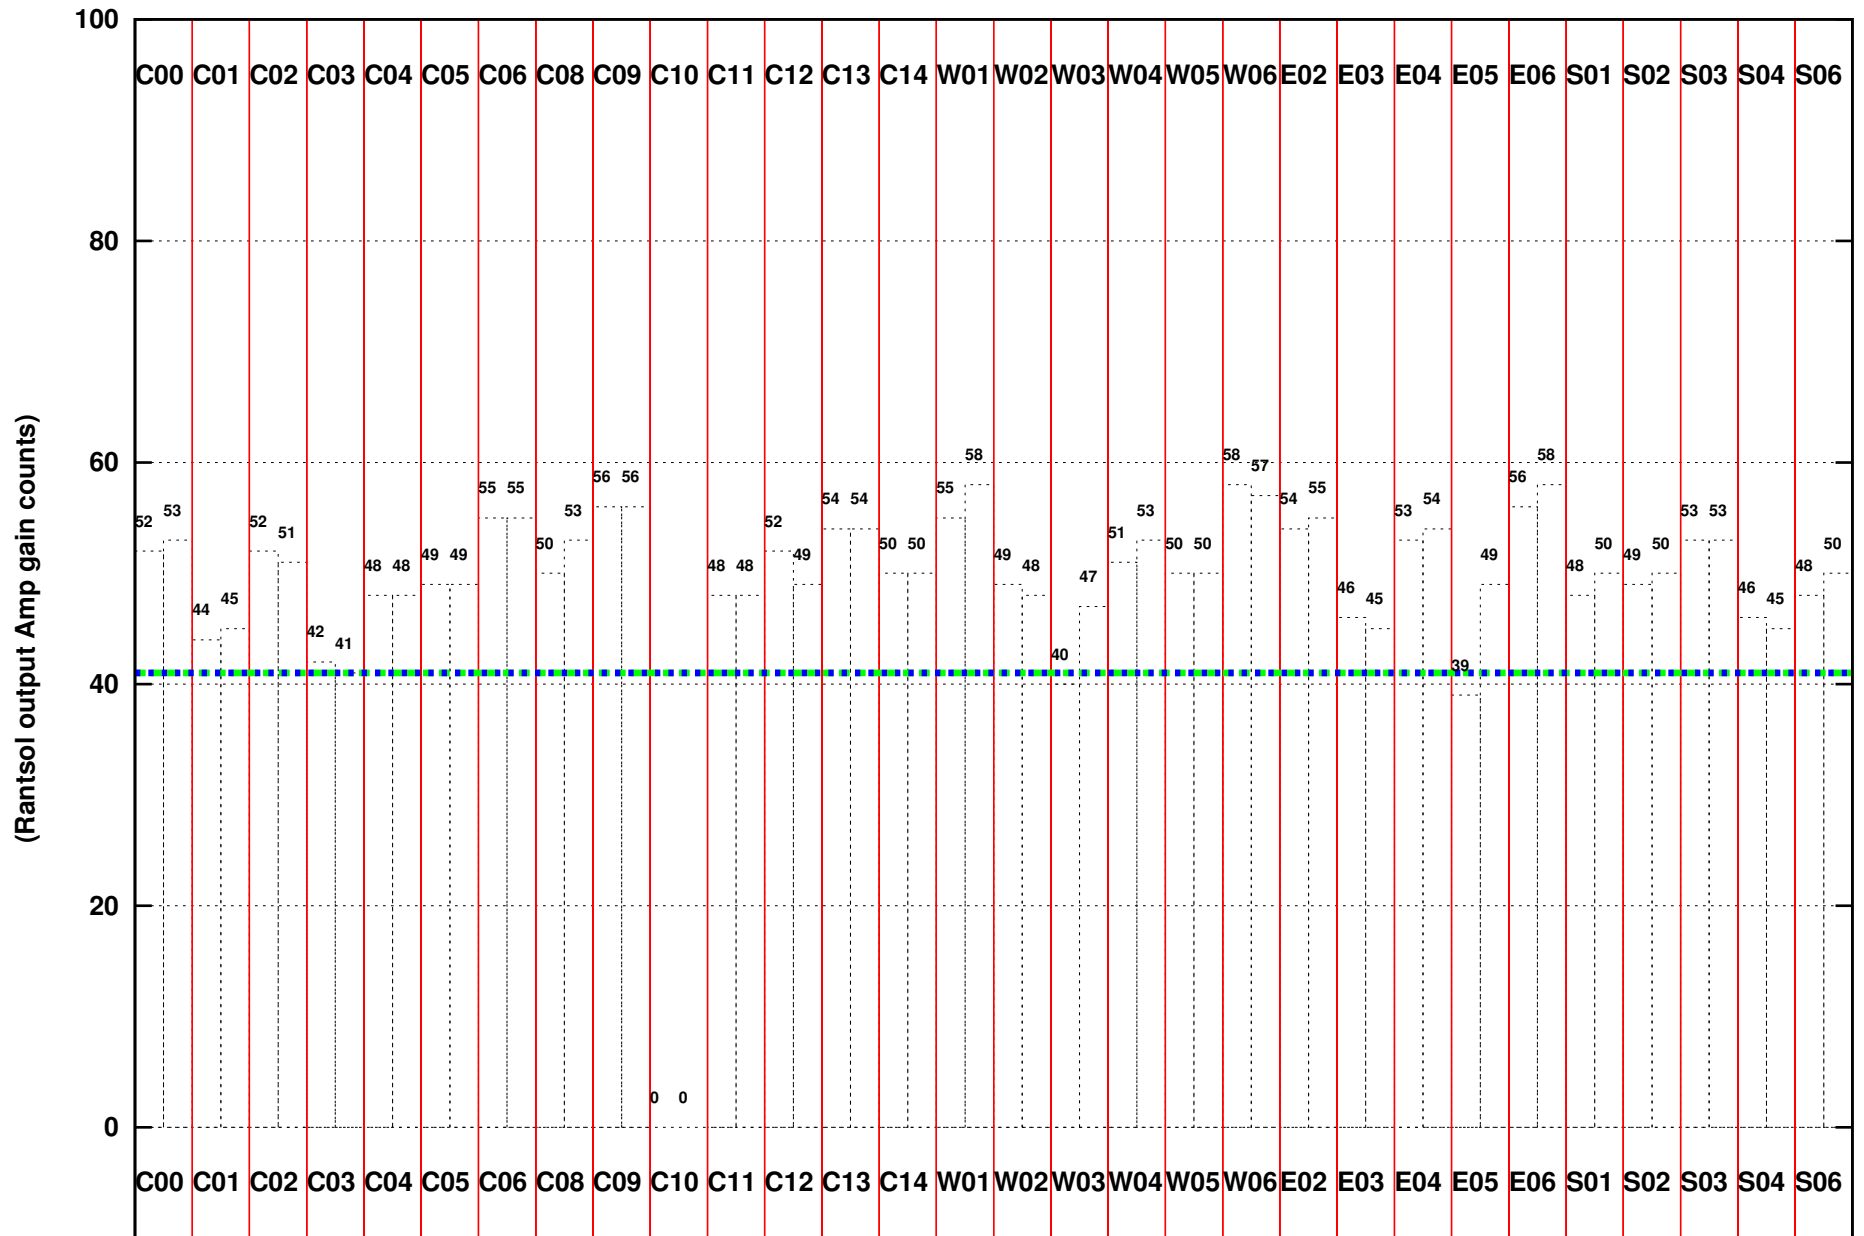

FRINGE STATUS (Rf:591.000,591.000 MHz., LO1:540.000,540.000 MHz., LO4/5:149.000,156.000 MHz.)

(File:/gsbifrdta1/22jan/31_120_22jan2017.lta, scan:0, chan:128, Src:3C48, Date:22Jan2017 14:08:39)