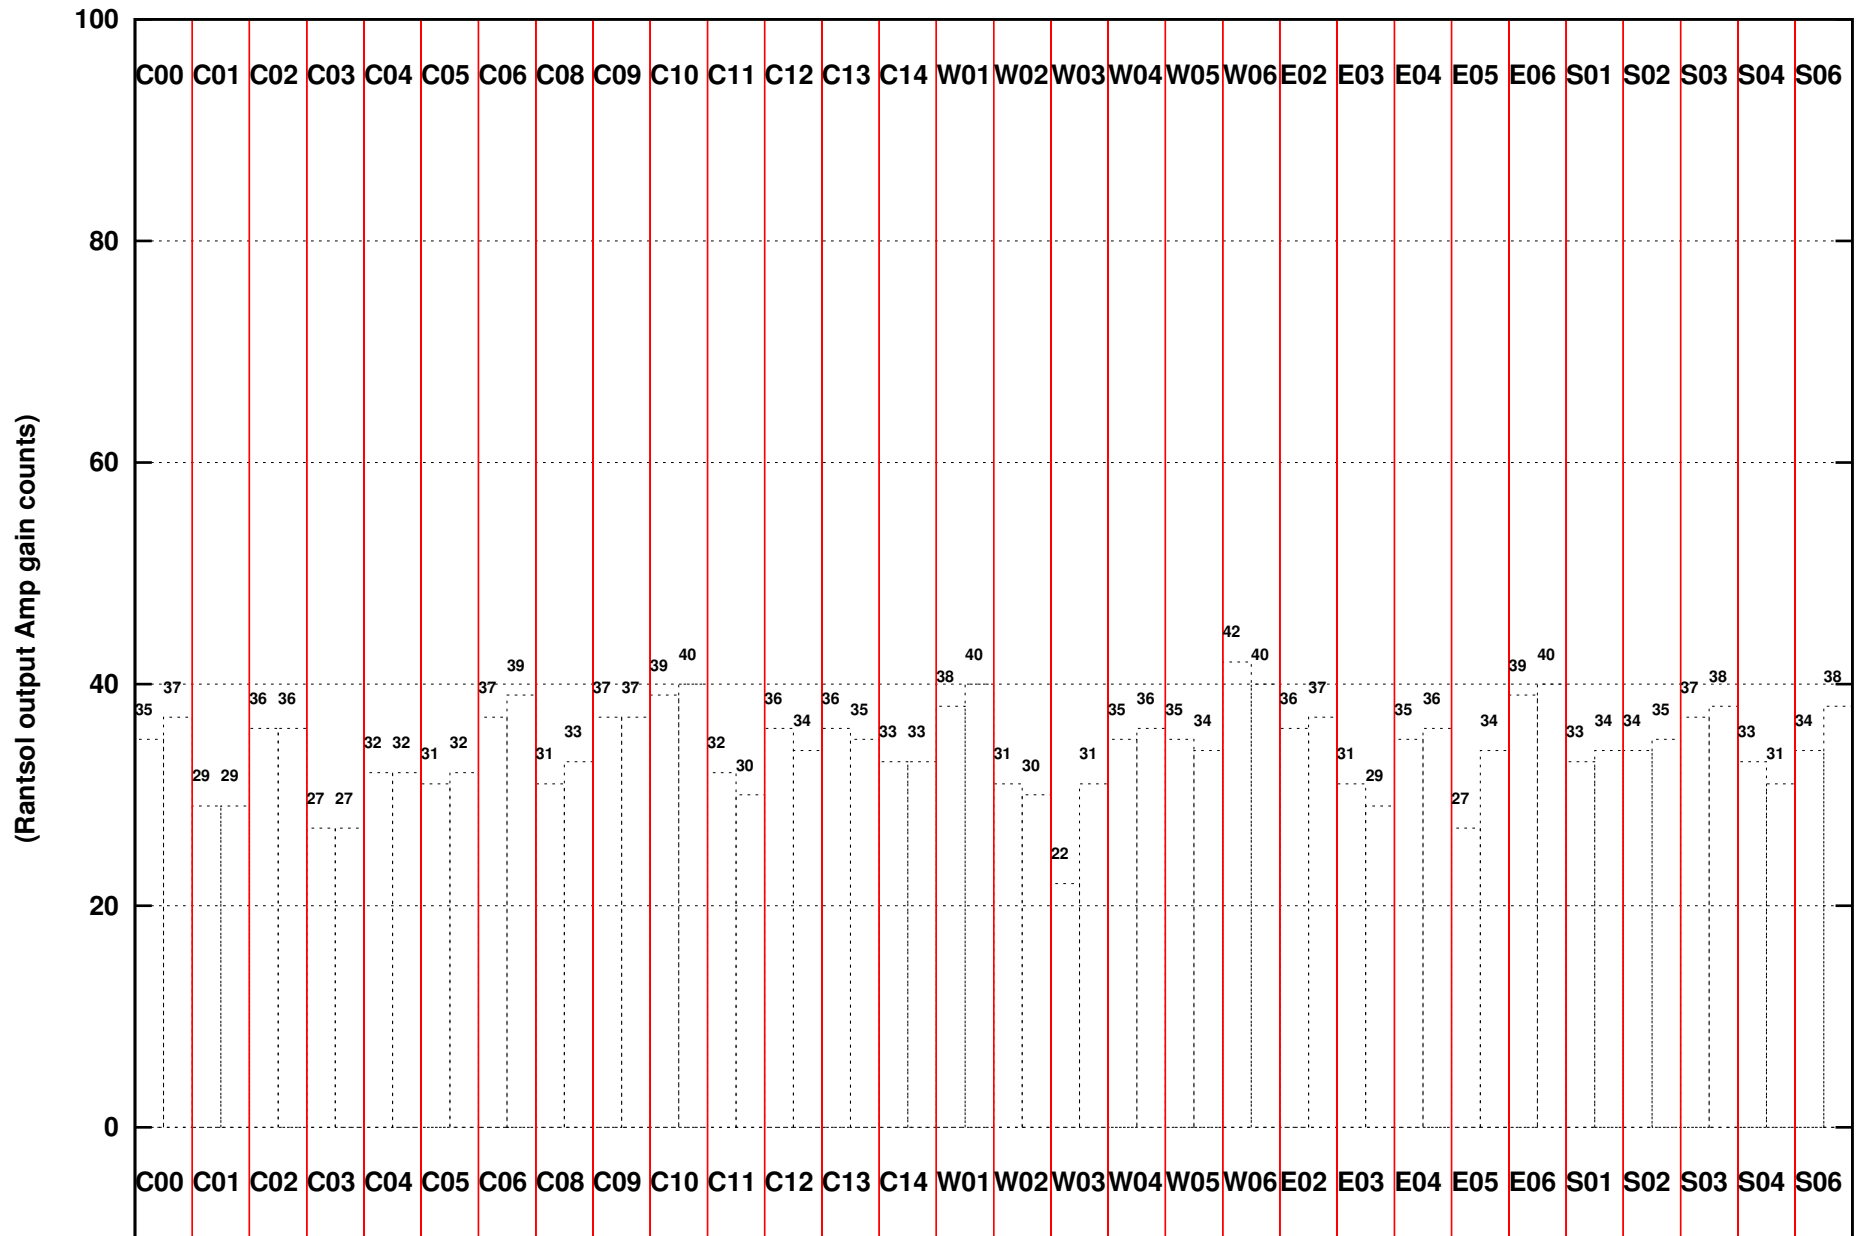

FRINGE STATUS (Rf:591.000,591.000 MHz., LO1:540.000,540.000 MHz., LO4/5:149.000,156.000 MHz.)

( File:/gsbifrddata1/23jan/31\_034\_23jan2017.lta, scan:0, chan:256, Src:1154-350, Date:23Jan2017 05:47:31)