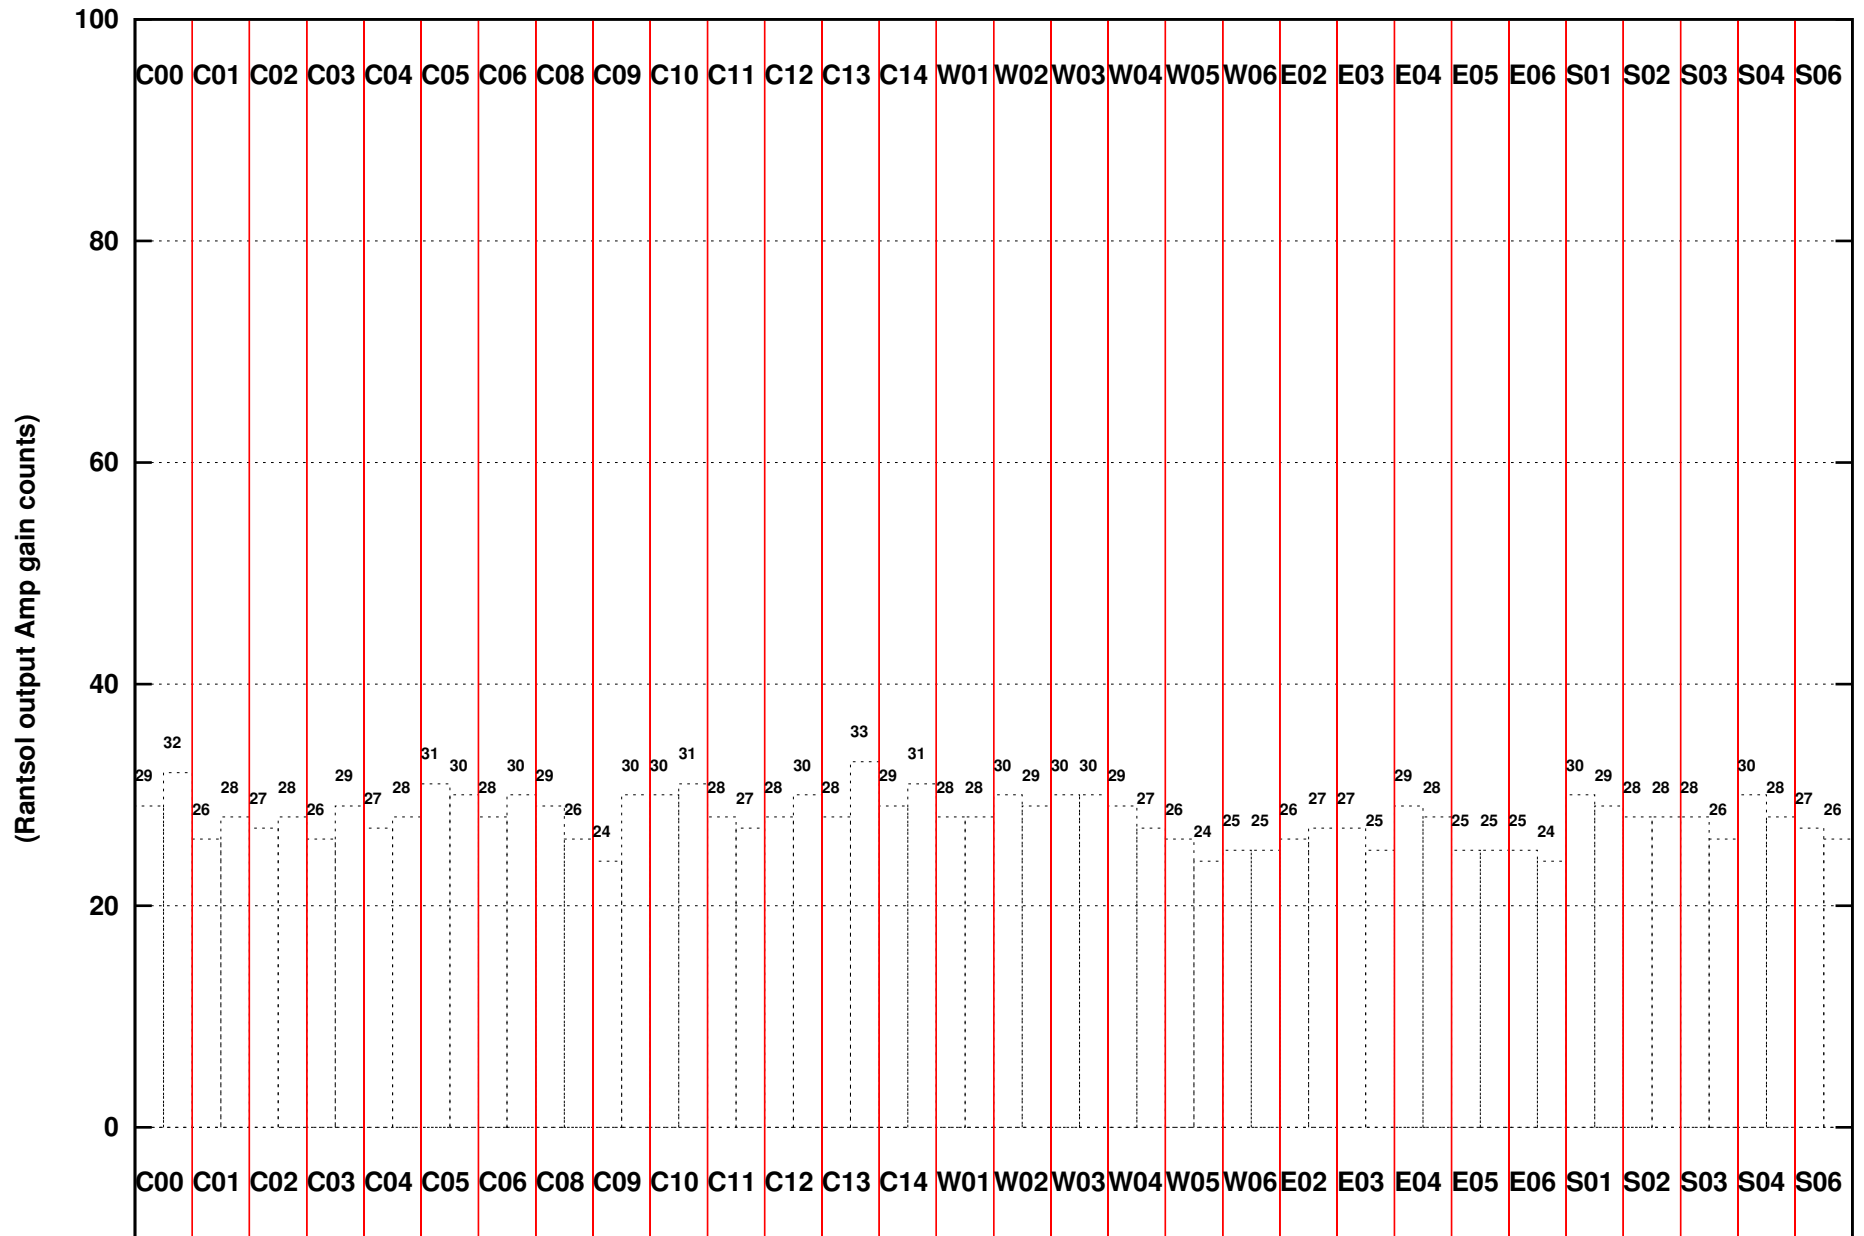

FRINGE STATUS (Rf:306.000,306.000 MHz., LO1:255.000,255.000 MHz., LO4/5:149.000,156.000 MHz.)

( File:/gsbifrddata1/23jan/31\_036\_23jan2017\_2s.lta, scan:0, chan:256, Src:1154-350, Date:23Jan2017 07:03:19)