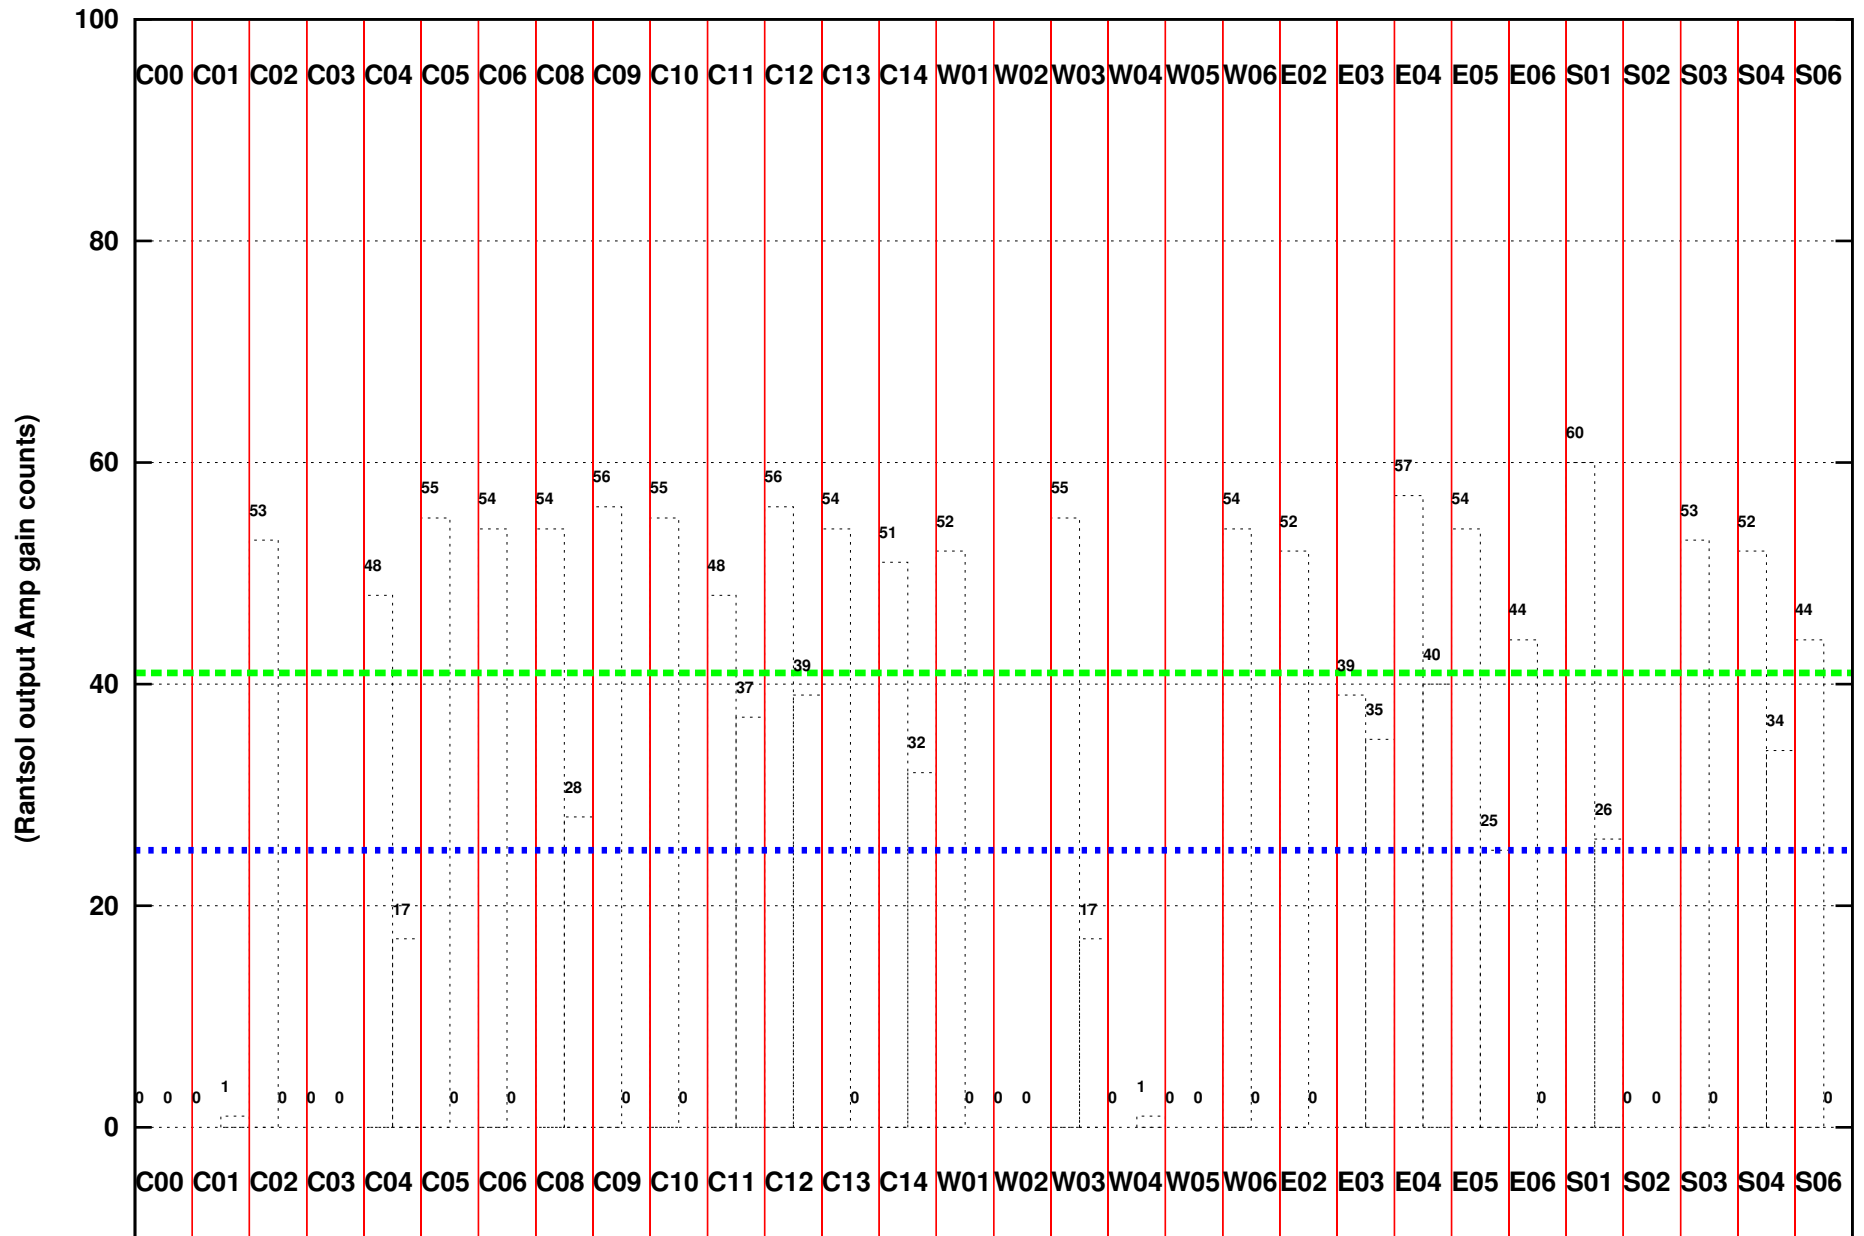

FRINGE STATUS (Rf:629.000,253.000 MHz., LO1:680.000,304.000 MHz., LO4/5:149.000,156.000 MHz.)

(File:/gsbifrddata1/29jan/31_047_29jan2017.lta, scan:0, chan:128, Src:3C286, Date:29Jan2017 02:07:36)