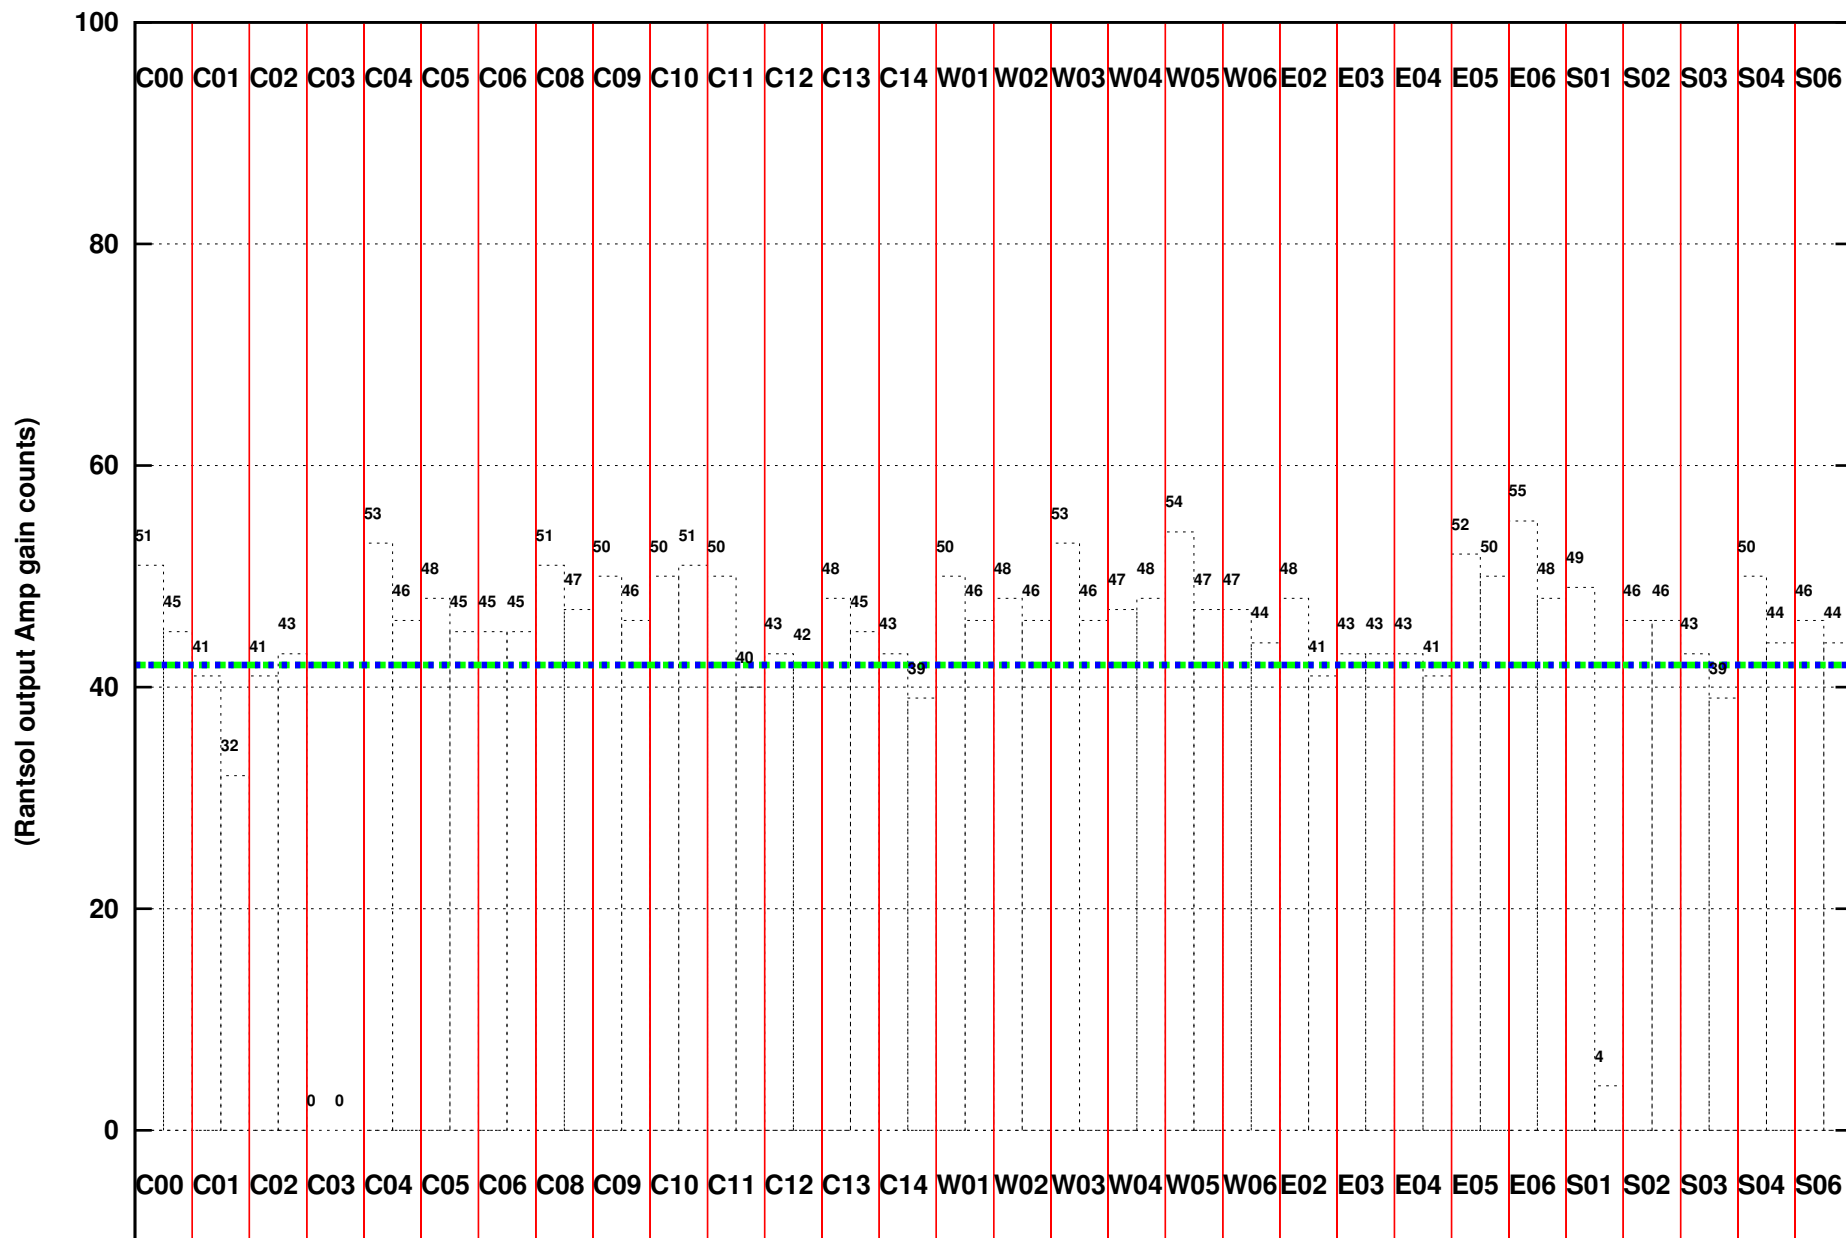

FRINGE STATUS (Rf:1379.607,1379.607 MHz., LO1:1310.000,1310.000 MHz., LO4/5:130.393,174.607 MHz.)

(File:/gsbifrddata1/20feb/31_117_20feb2017.lta, scan:0, chan:128, Src:3C286, Date:20Feb2017 03:13:37)