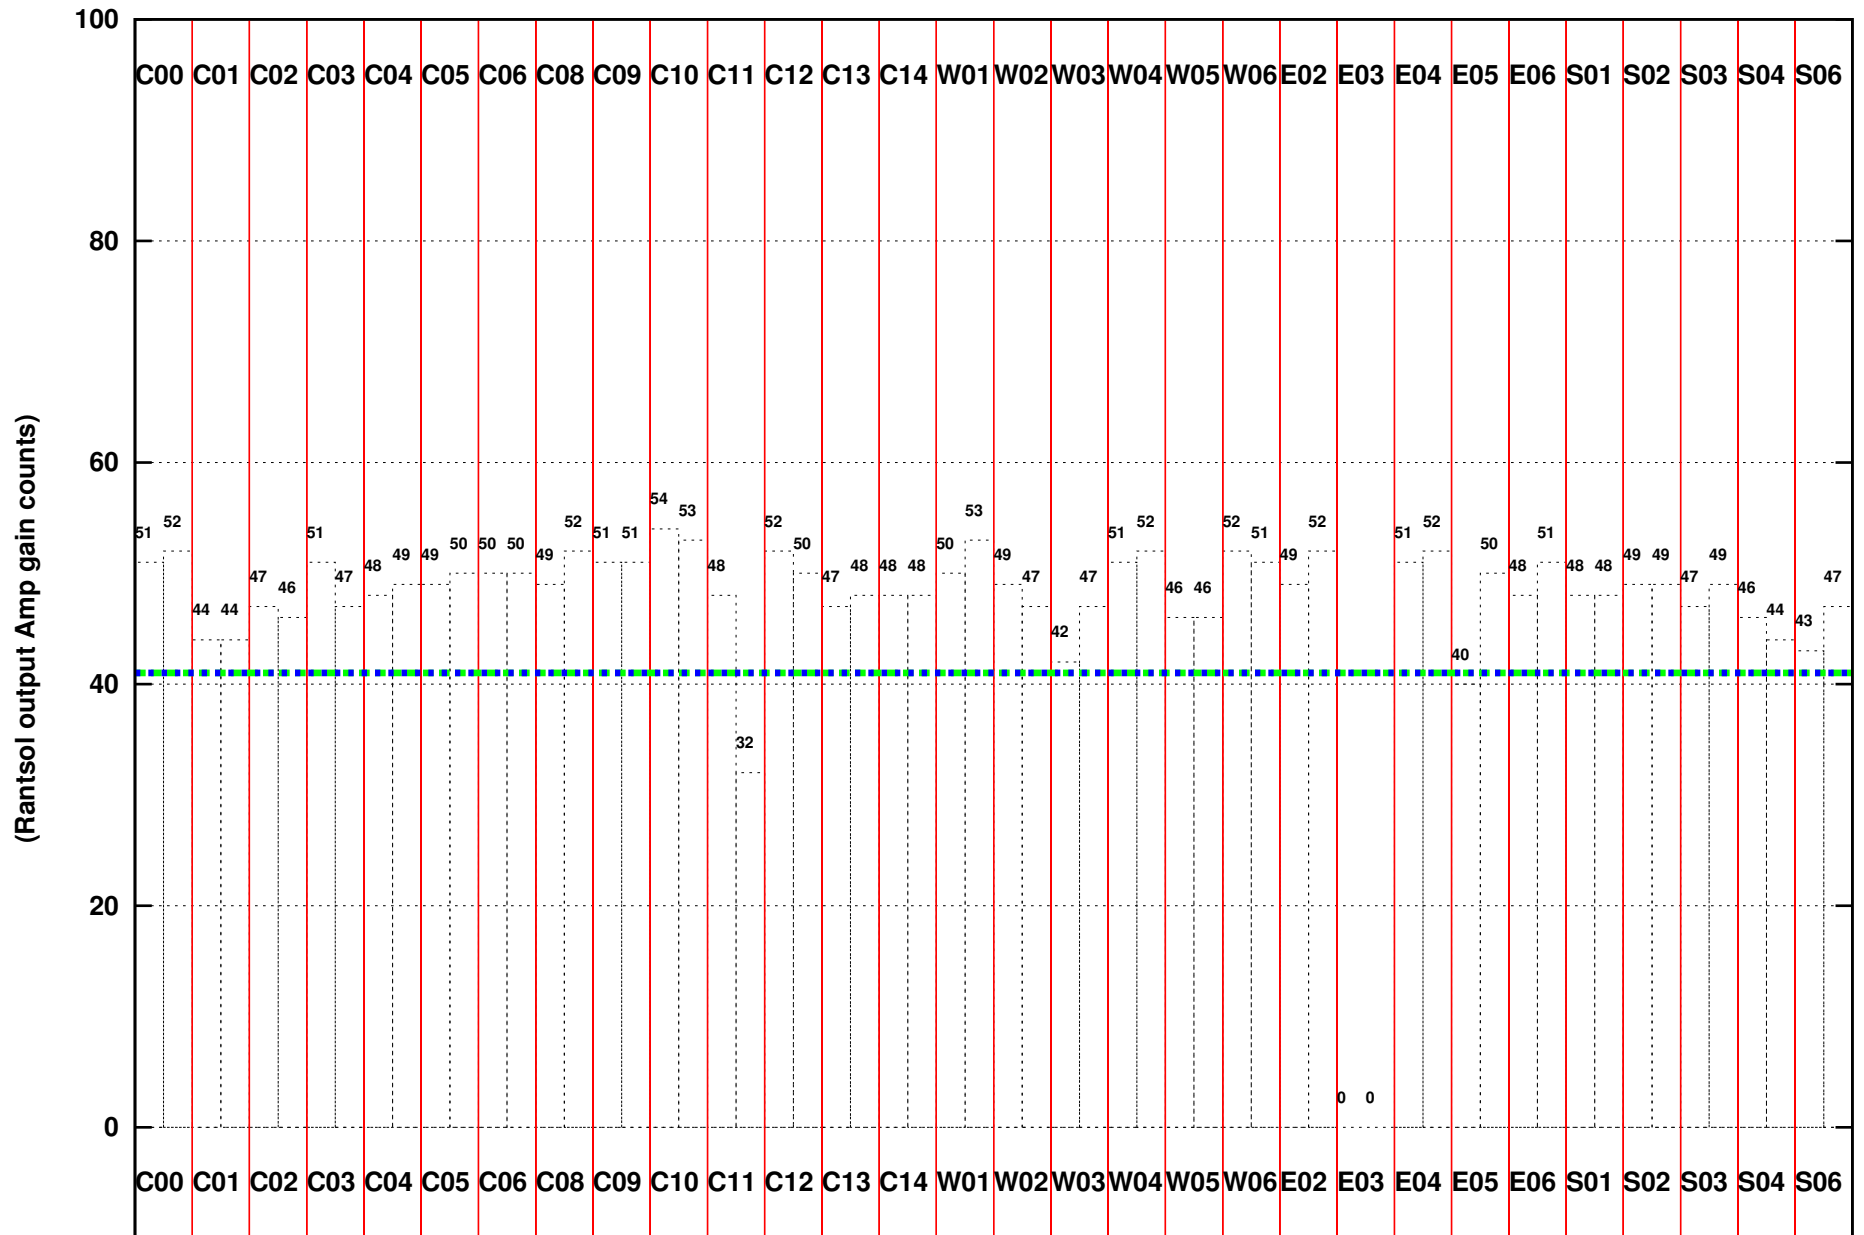

FRINGE STATUS (Rf:591.000,591.000 MHz., LO1:540.000,540.000 MHz., LO4/5:149.000,156.000 MHz.)

(File:/gsbifrddata1/21feb/ddtb267_21feb2017_610.lta, scan:0, chan:128, Src:3C147, Date:21Feb2017 18:25:07)