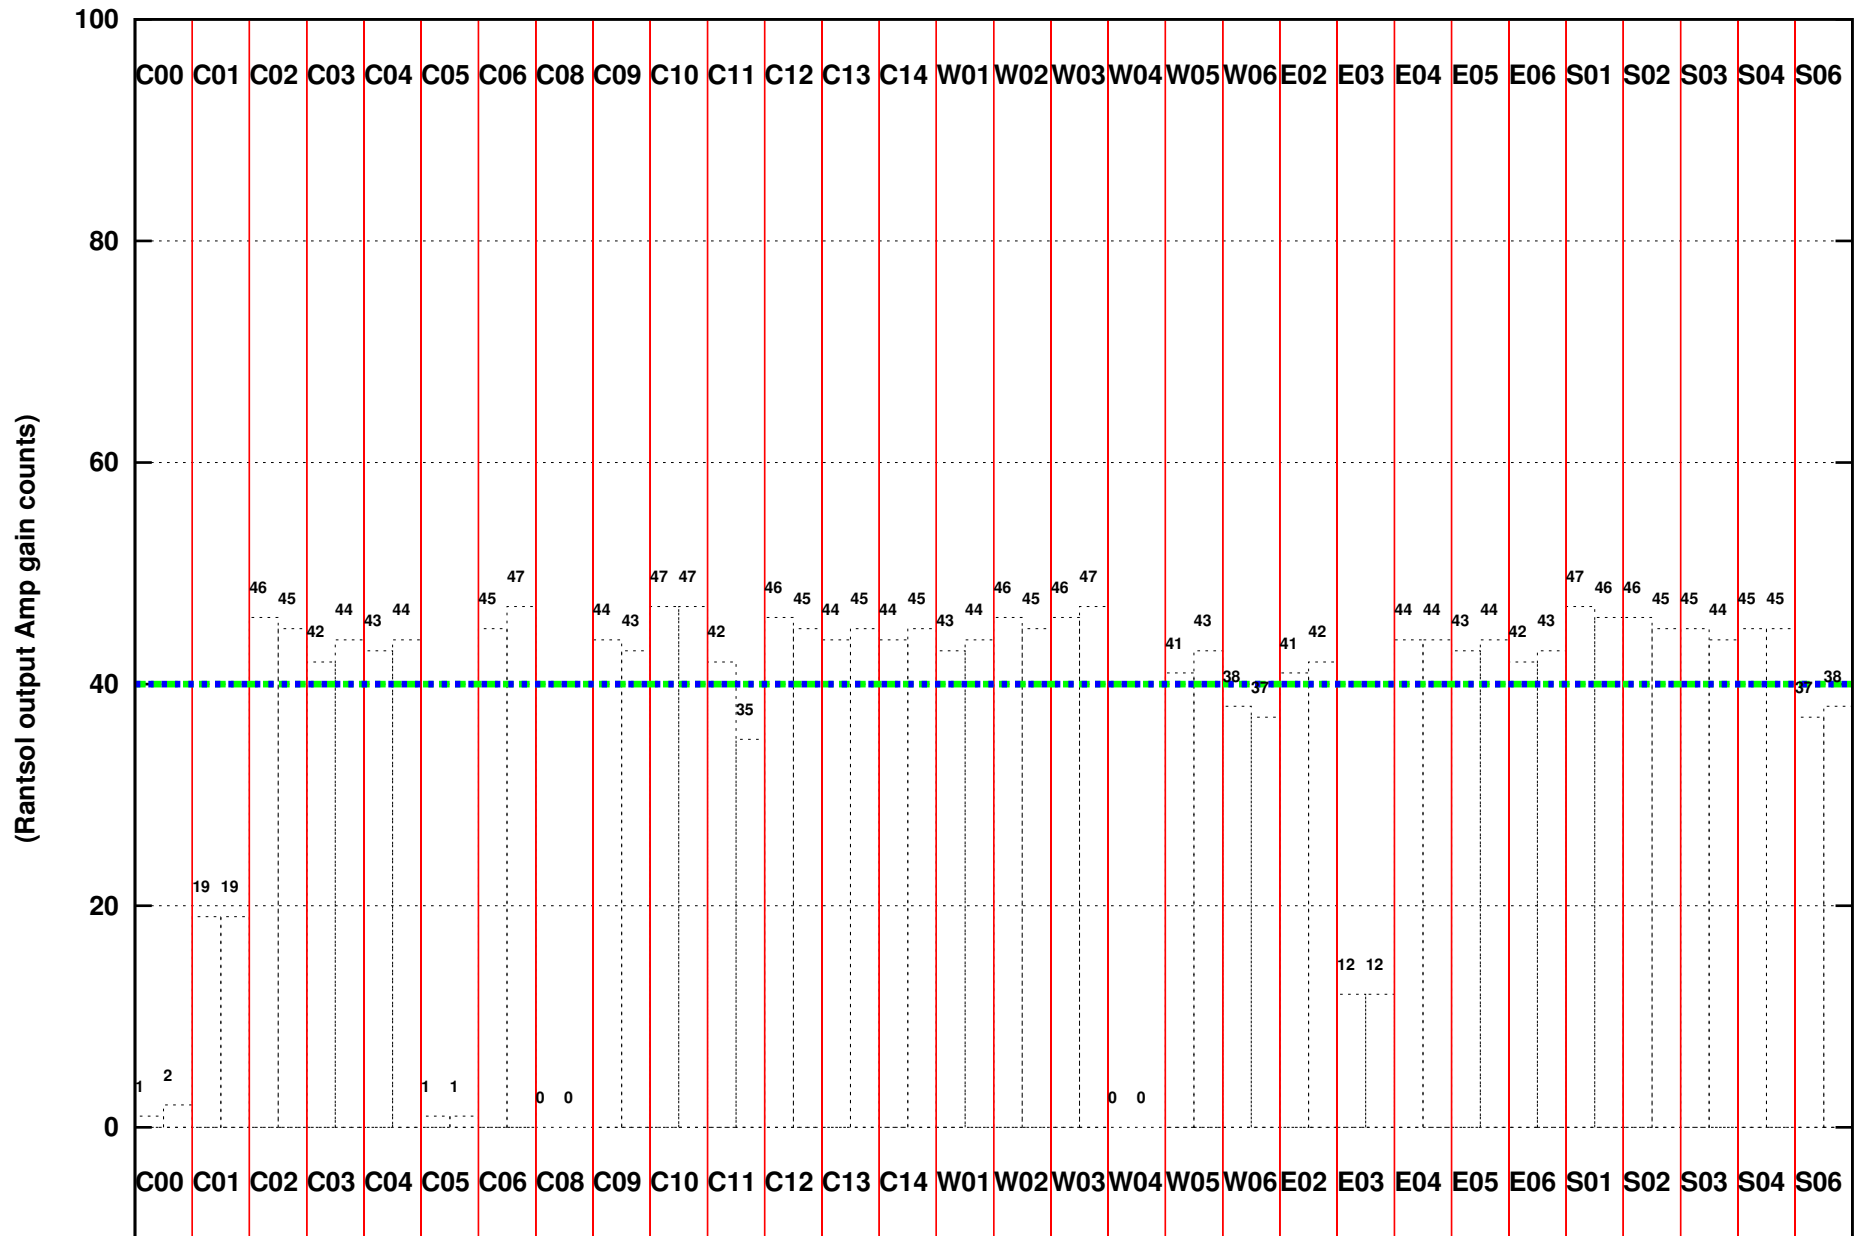

FRINGE STATUS (Rf:306.000,306.000 MHz., LO1:255.000,255.000 MHz., LO4/5:149.000,156.000 MHz.)

(File:/gsbifrdta1/27feb/31_008_27feb2017.lta, scan:0, chan:128, Src:3C48, Date:27Feb2017 18:16:42)