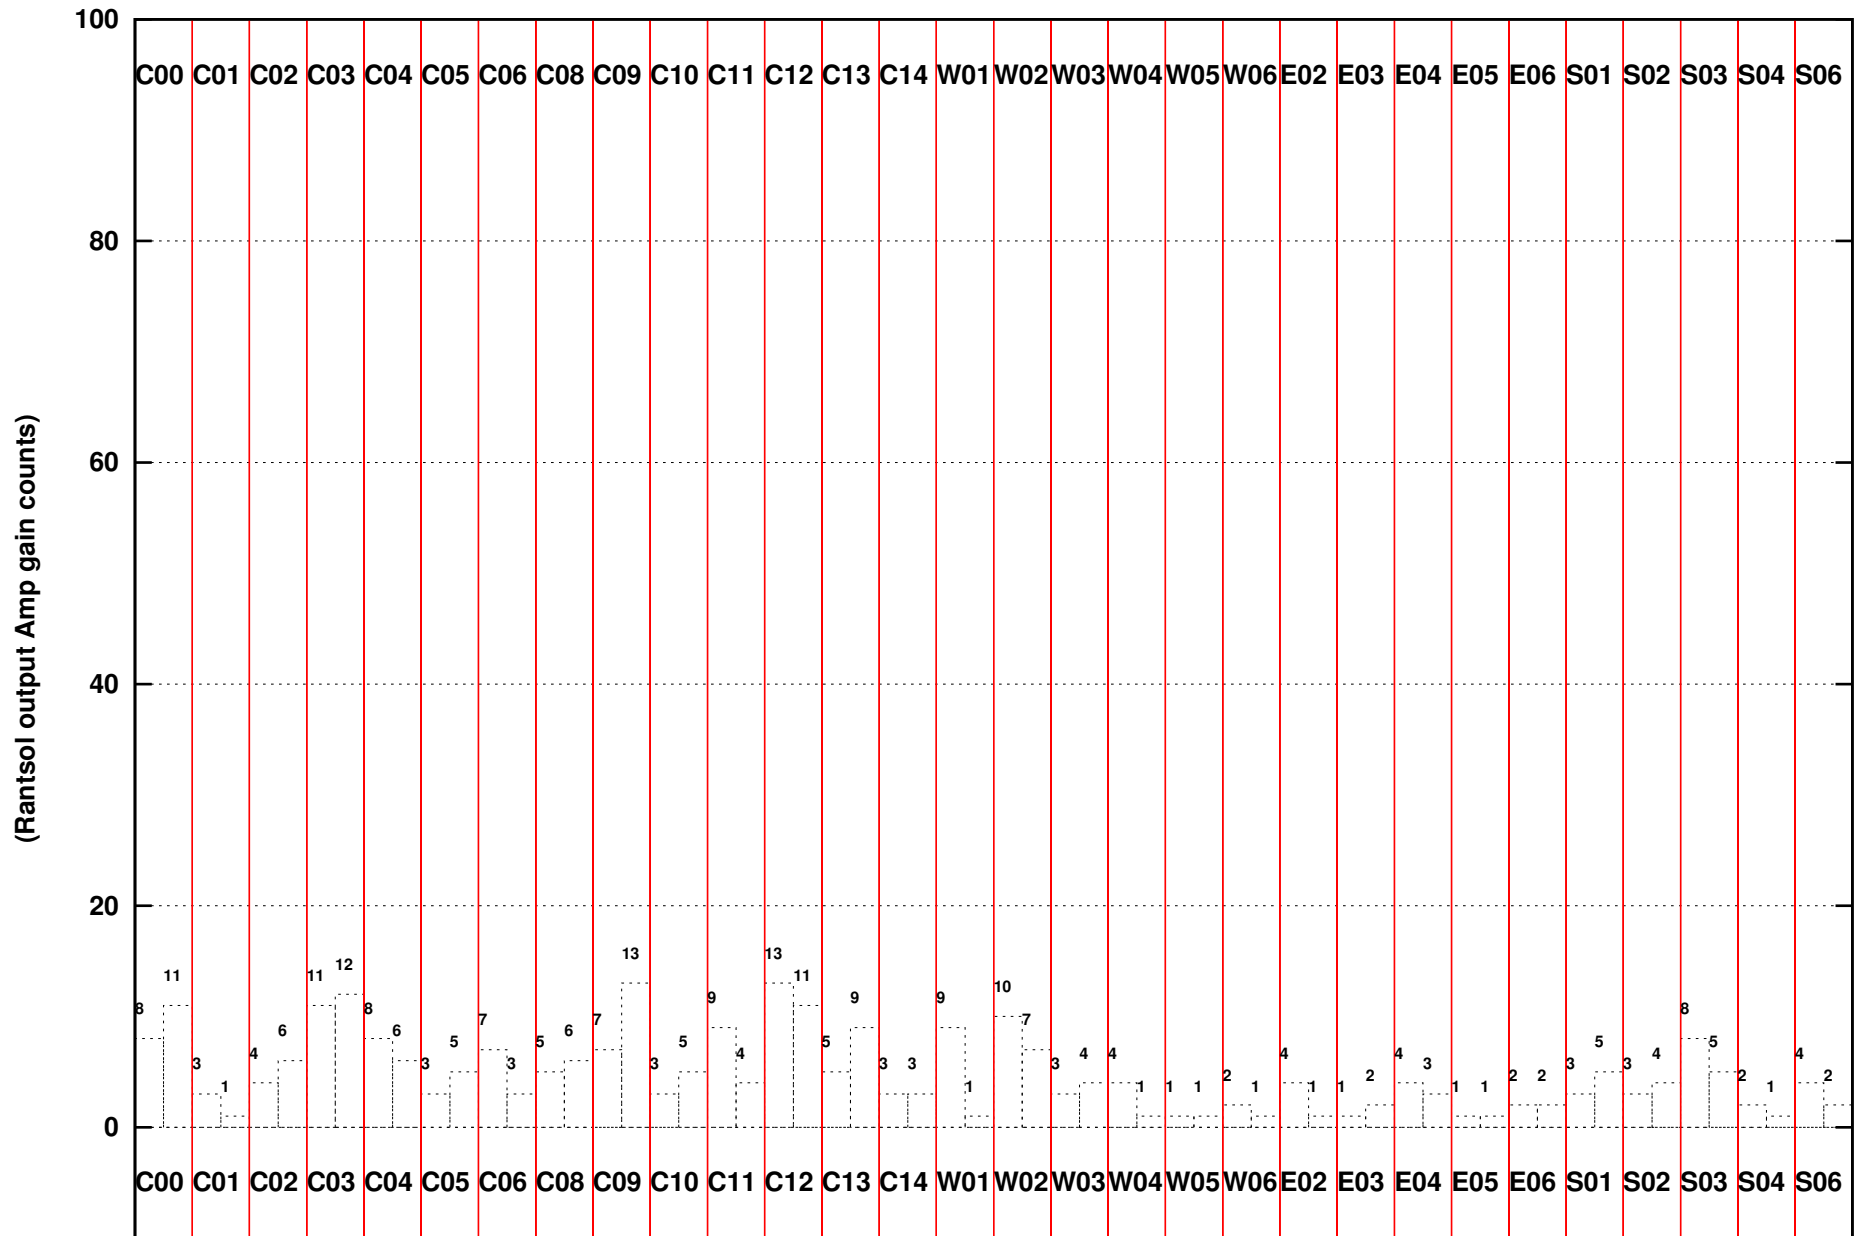

FRINGE STATUS (Rf:591.000,591.000 MHz., LO1:540.000,540.000 MHz., LO4/5:149.000,156.000 MHz.)

(File:/gsbifdata1/06mar/31_034_07mar2017_2s.lta, scan:0, chan:256, Src:J1544+4937, Date:06Mar2017 23:38:54)