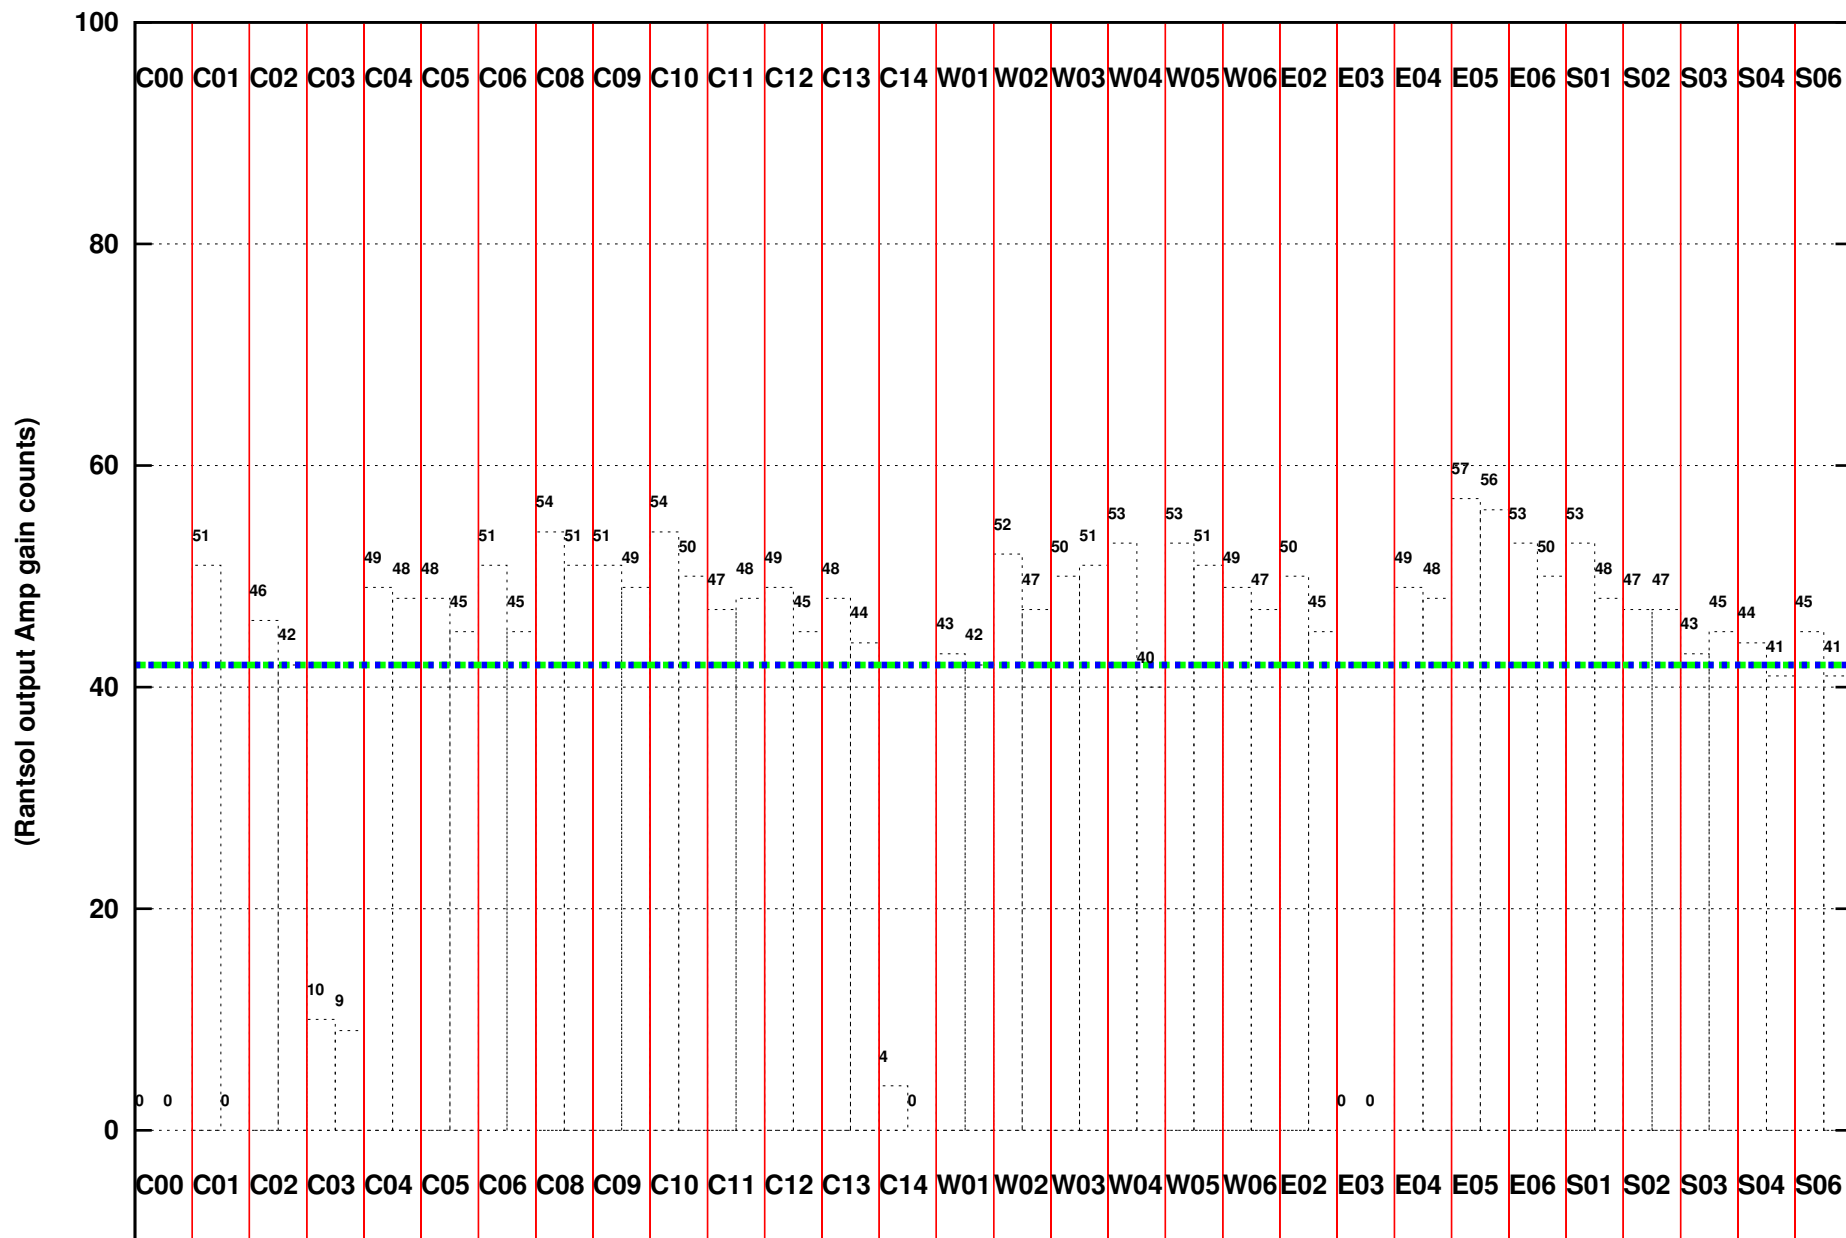

FRINGE STATUS (Rf:1399.000,1399.000 MHz., LO1:1450.000,1450.000 MHz., LO4/5:149.000,156.000 MHz.)

(File:/gsbifrddata1/07mar/31_038_07mar2017_8s.lta, scan:0, chan:256, Src:3C286, Date:07Mar2017 23:27:57)