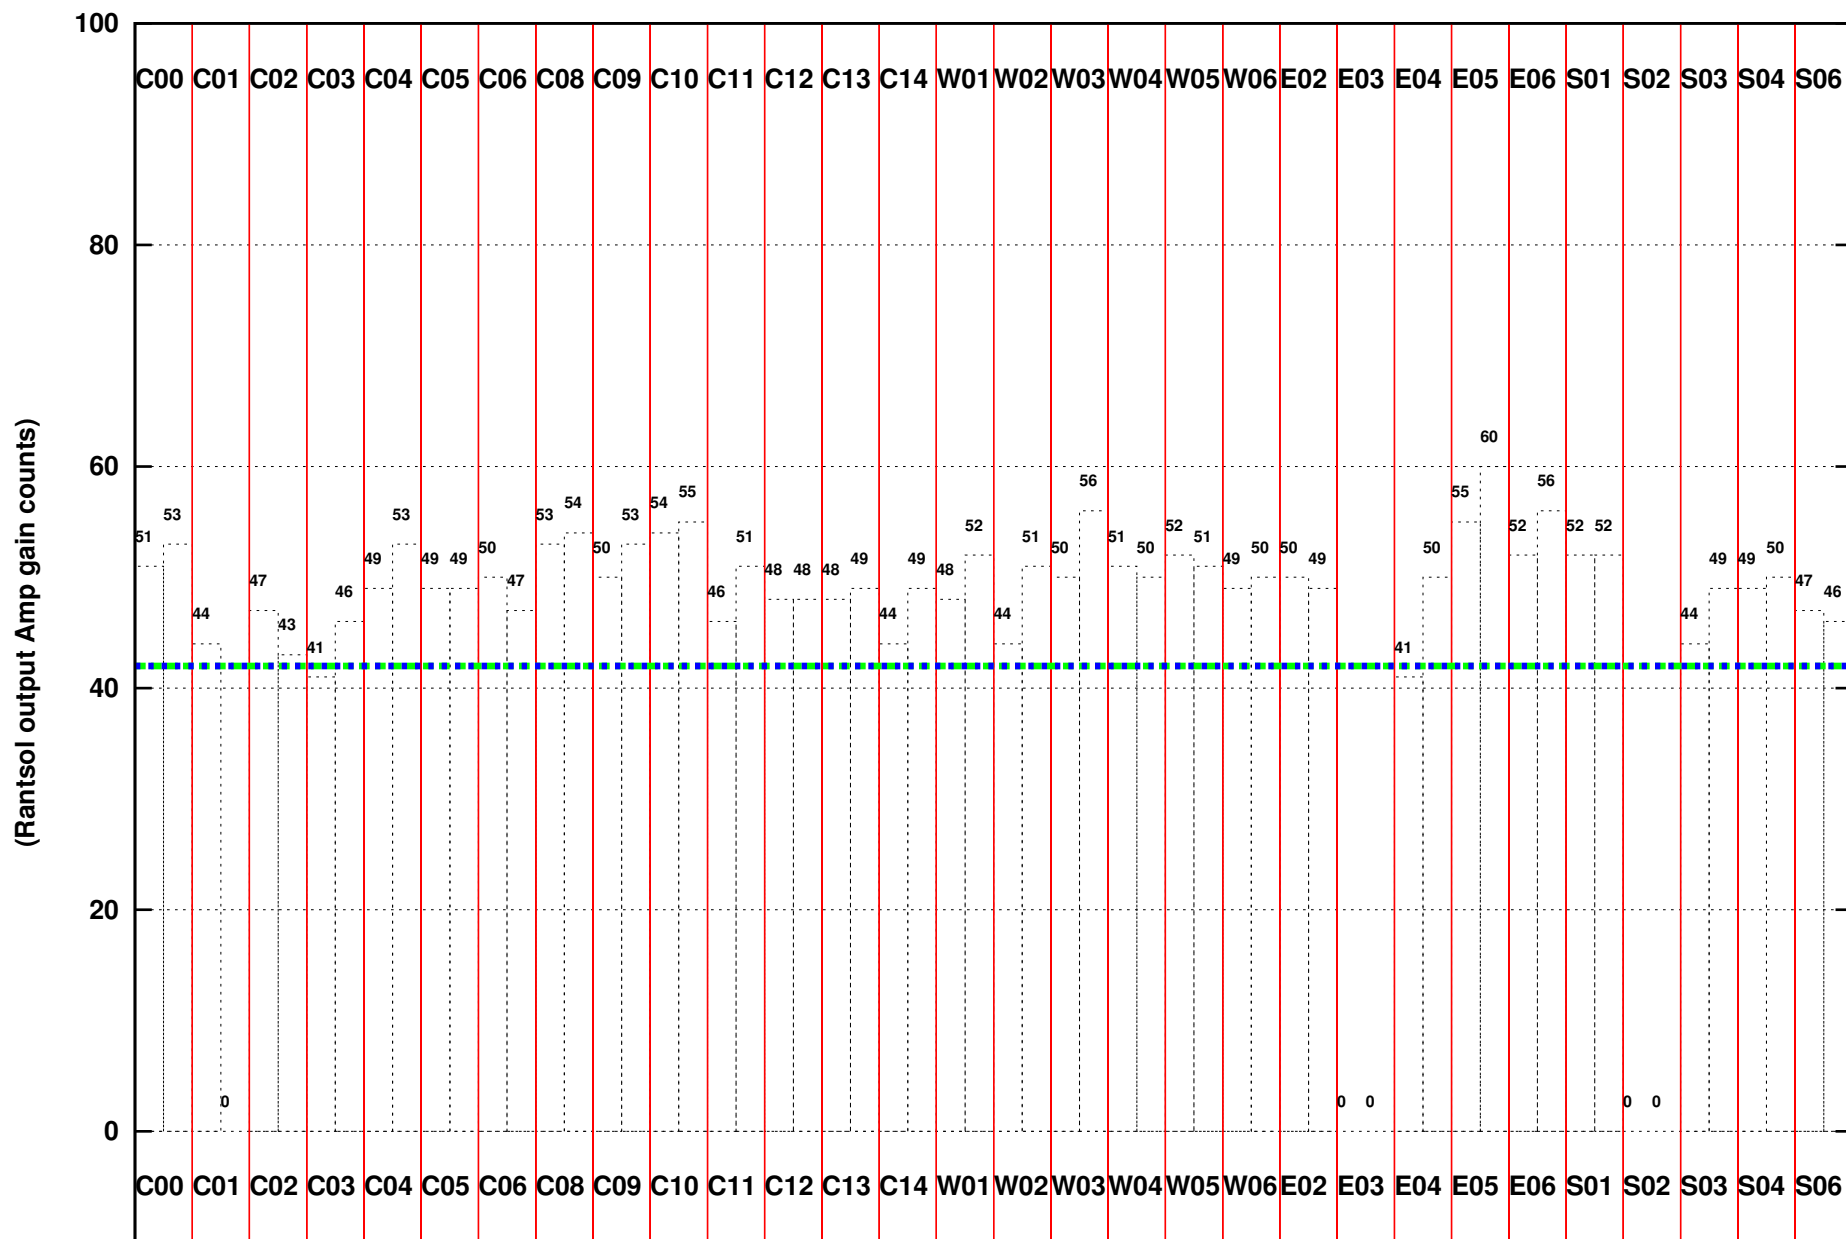

FRINGE STATUS (Rf:1399.000,1399.000 MHz., LO1:1450.000,1450.000 MHz., LO4/5:149.000,156.000 MHz.)

( File:/gsbifrddata1/13mar/31\_038\_13mar2017.lta, scan:0, chan:256, Src:3C286, Date:13Mar2017 01:17:42)