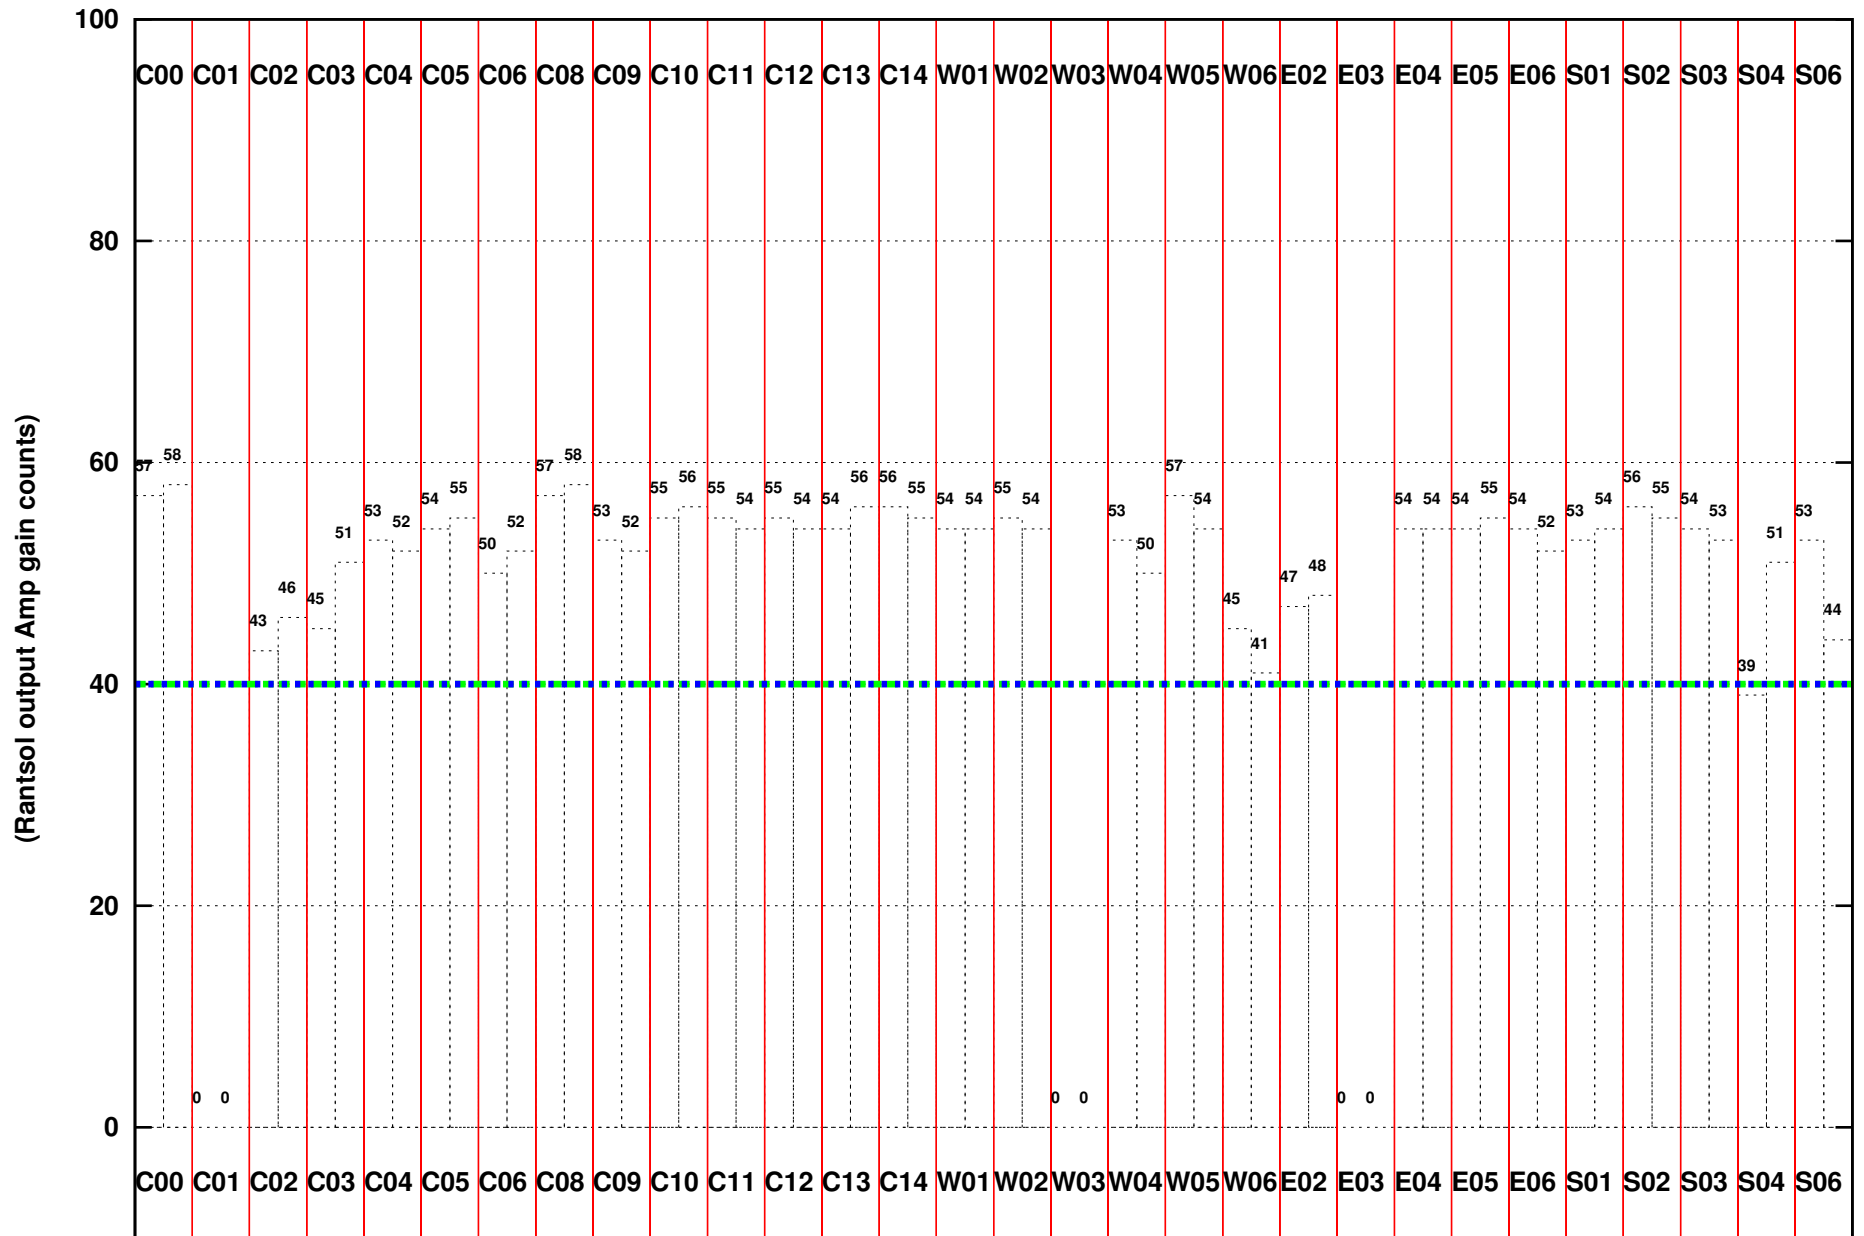

FRINGE STATUS (Rf:393.667,393.667 MHz., LO1:465.000,465.000 MHz., LO4/5:128.667,176.333 MHz.)

(File:/gsbifrddata1/17mar/31_094_17mar2017.lta, scan:0, chan:256, Src:3C286, Date:17Mar2017 04:16:35)