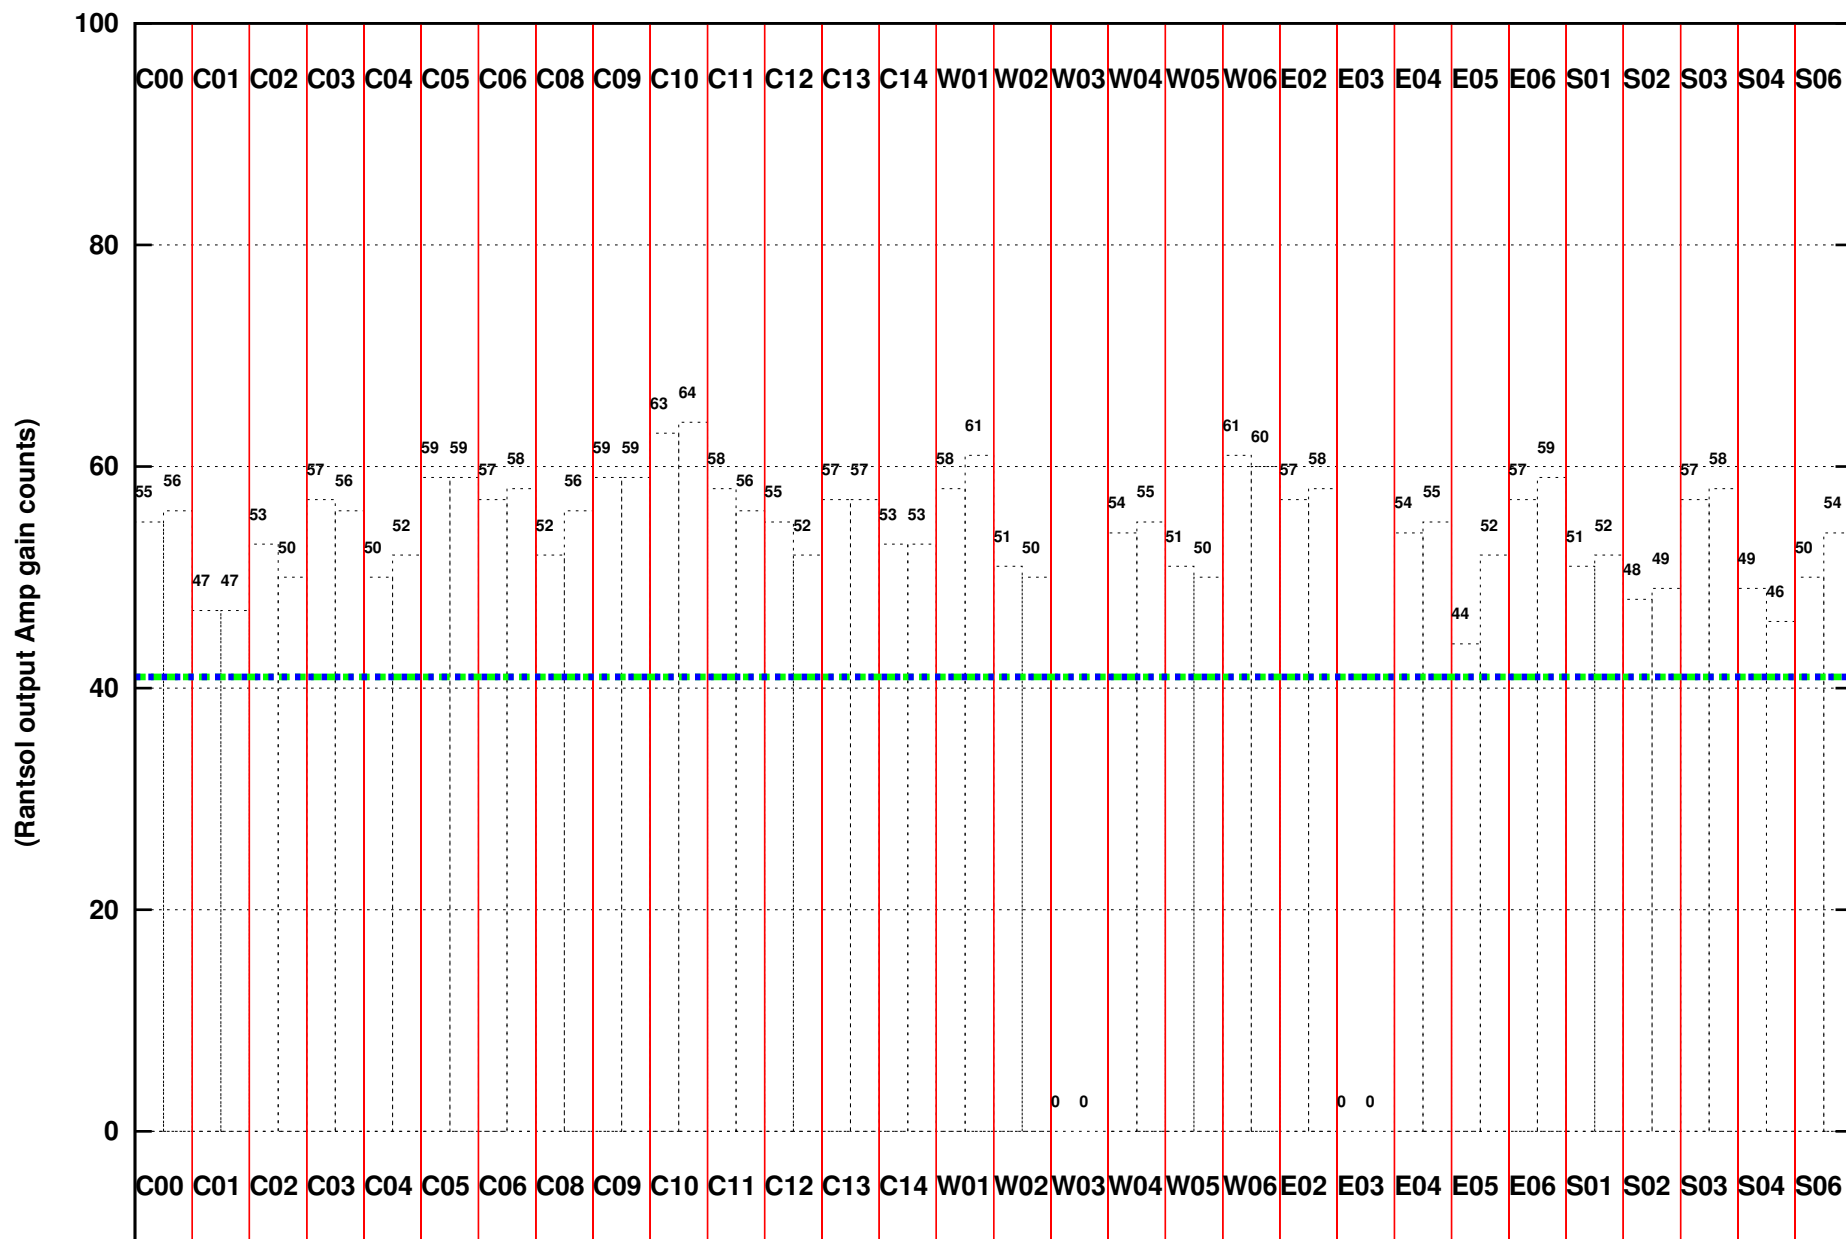

FRINGE STATUS (Rf:591.000,591.000 MHz., LO1:540.000,540.000 MHz., LO4/5:149.000,156.000 MHz.)

( File:/gsbifrddata1/18mar/31\_099\_18mar2017.lta, scan:0, chan:128, Src:3C286, Date:18Mar2017 00:03:26)