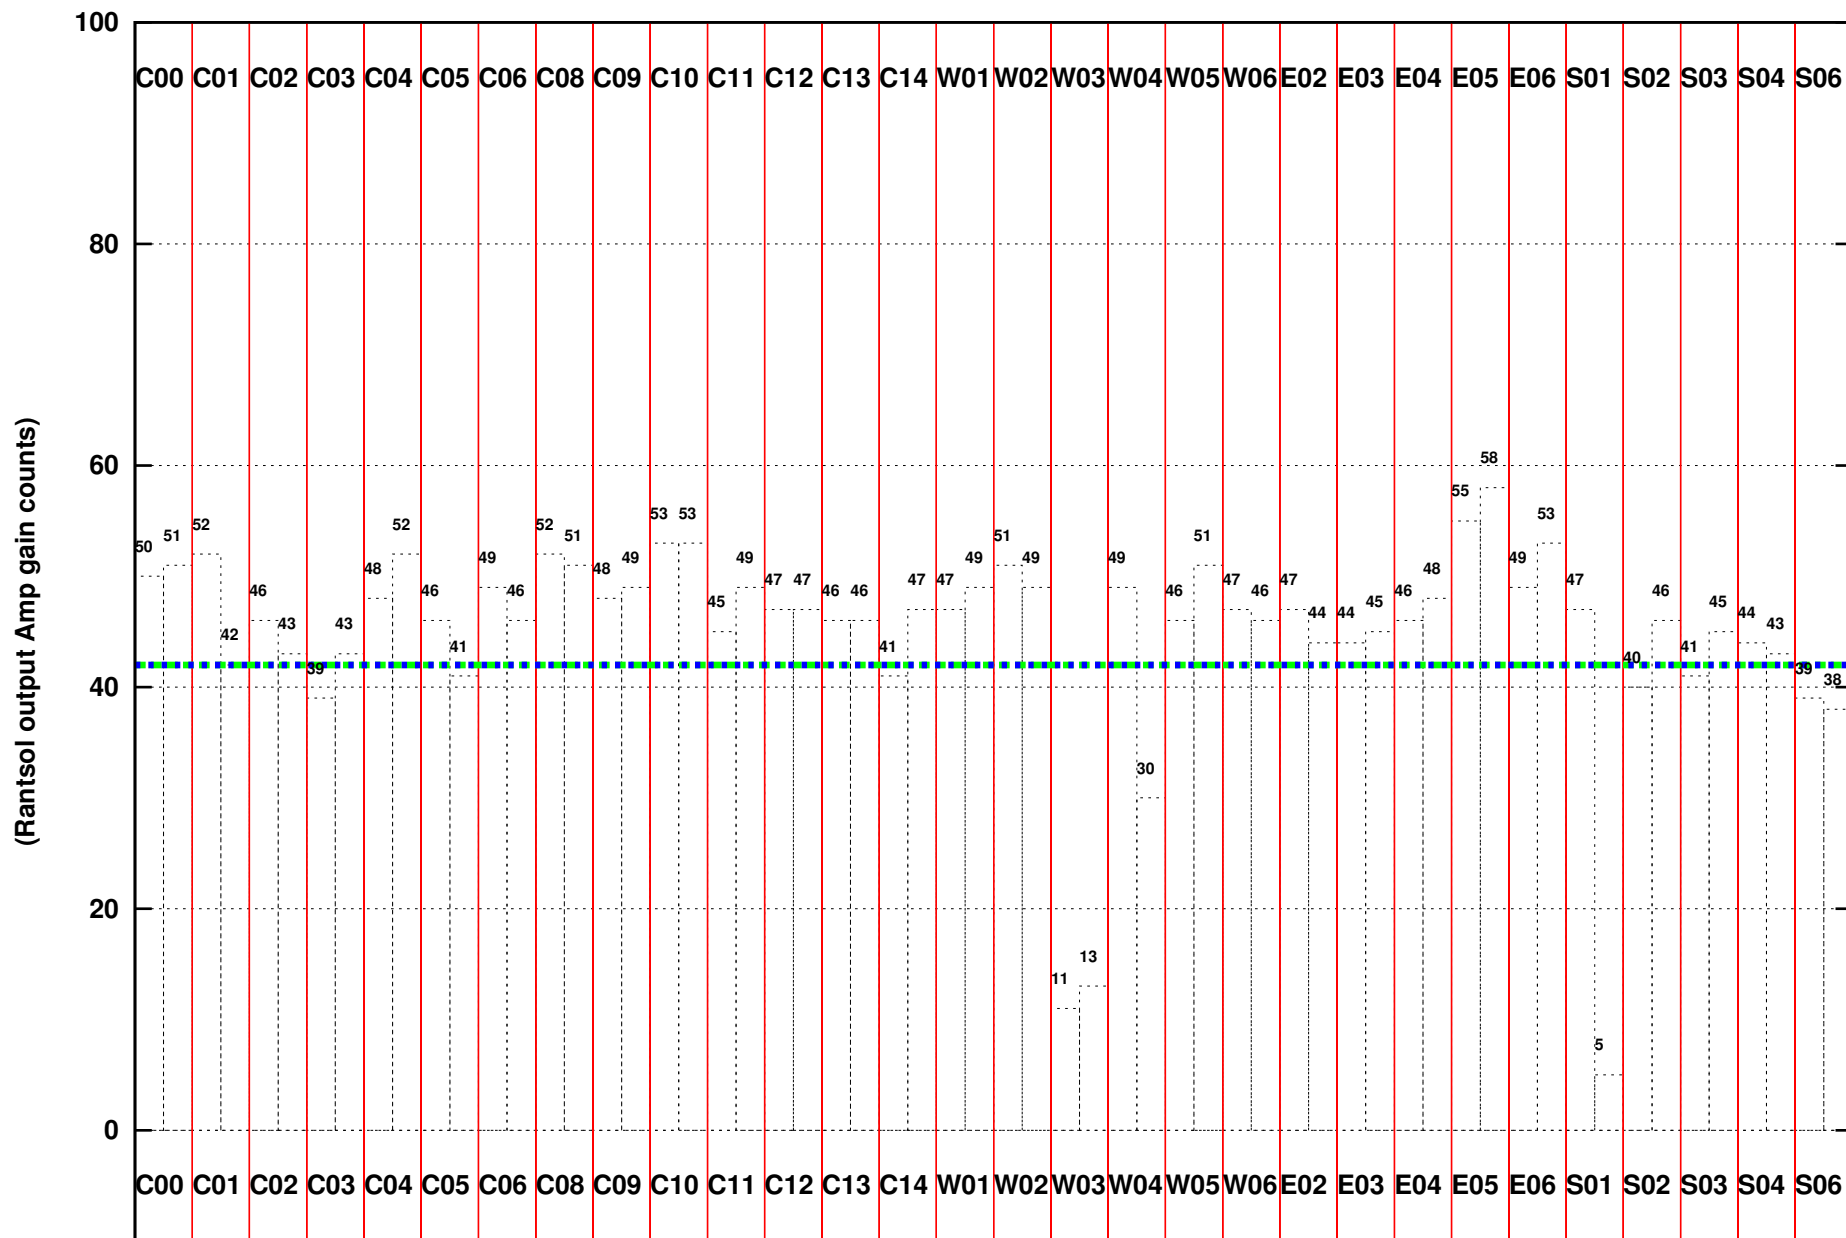

FRINGE STATUS (Rf:1409.000,1409.000 MHz., LO1:1460.000,1460.000 MHz., LO4/5:149.000,156.000 MHz.)

(File:/gsbifrddata1/19mar/31_105_19mar2017.lta, scan:0, chan:128, Src:3C48, Date:19Mar2017 15:15:58)