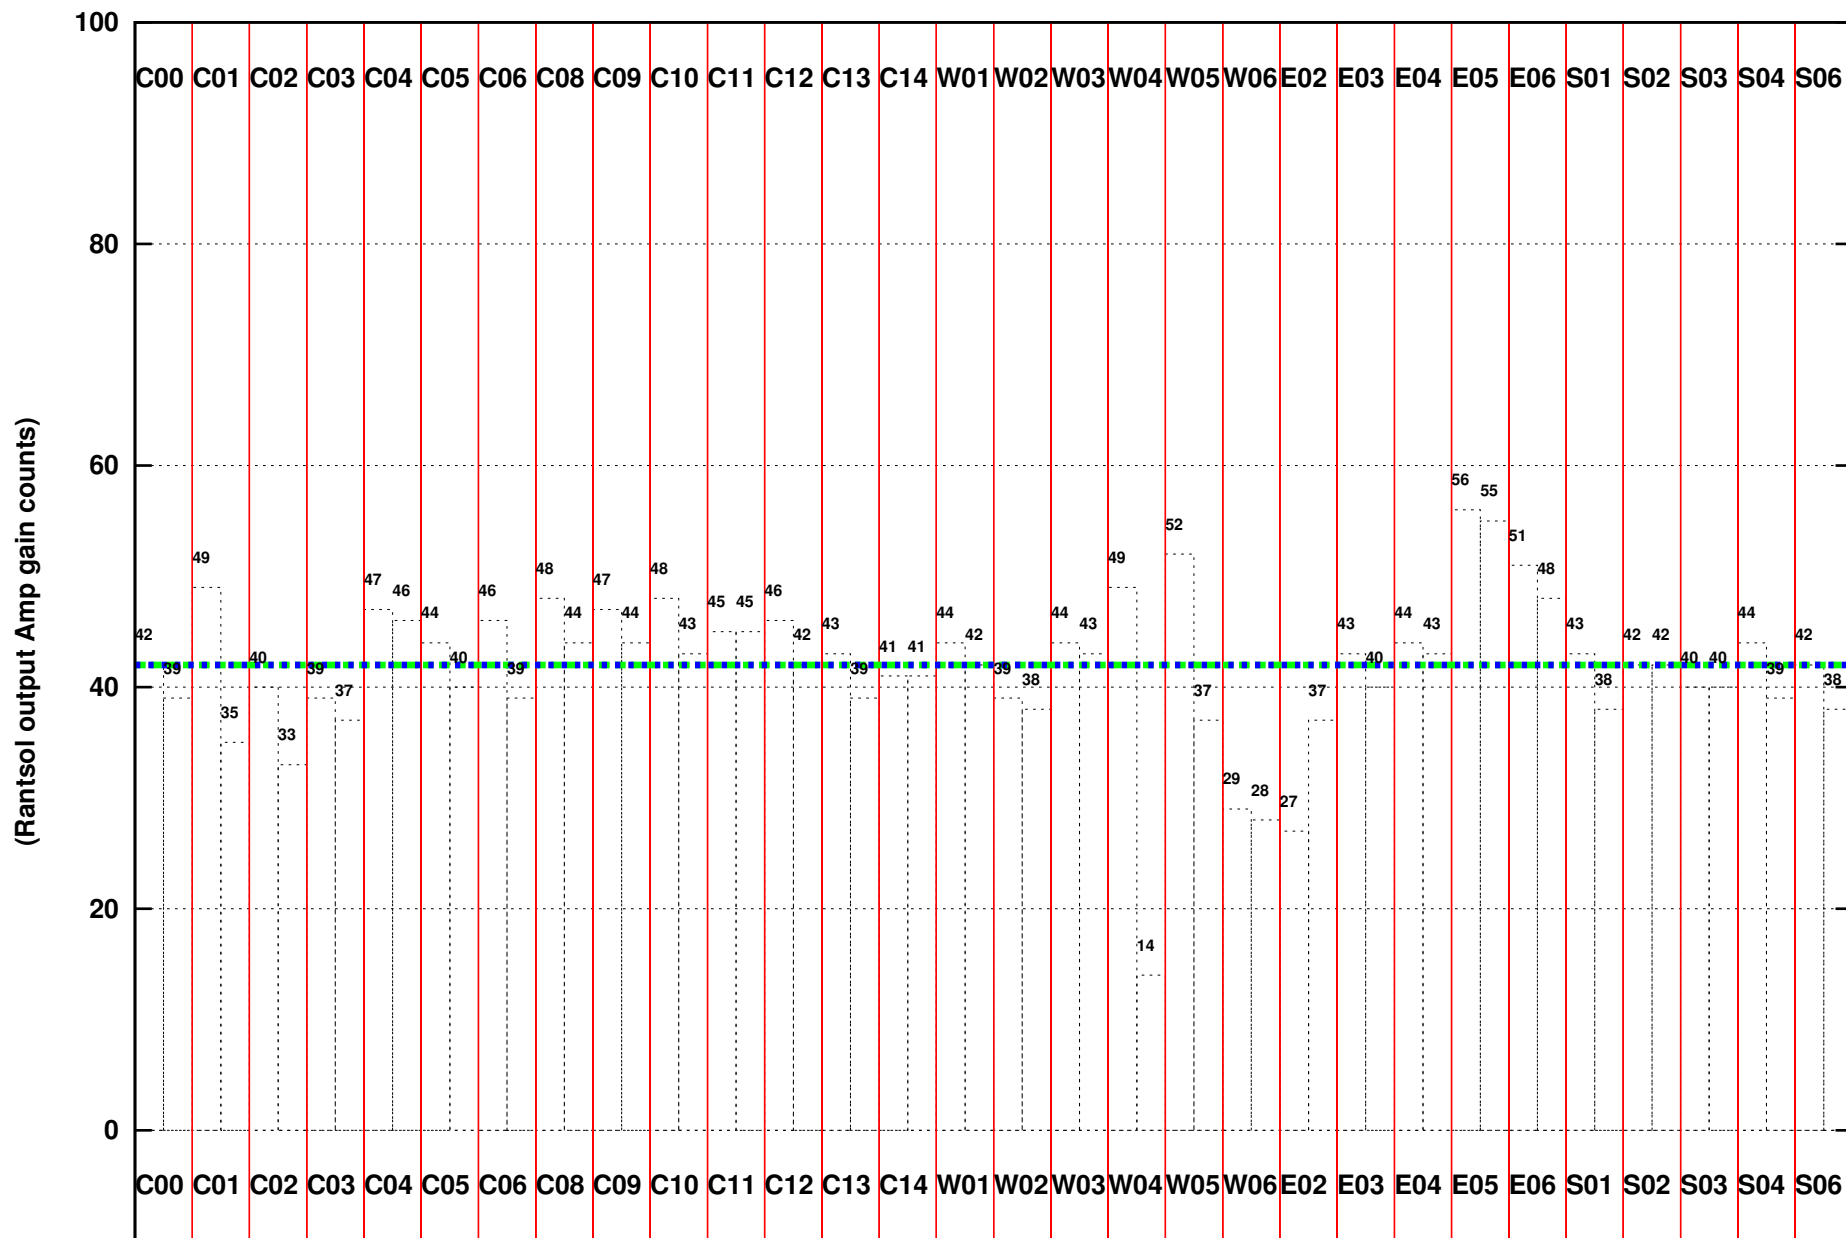

FRINGE STATUS (Rf:1399.000,1399.000 MHz., LO1:1450.000,1450.000 MHz., LO4/5:149.000,156.000 MHz.)

(File:/gsbifrddata1/19mar/31_038_19mar2017.lta, scan:0, chan:256, Src:3C286, Date:19Mar2017 21:14:39)