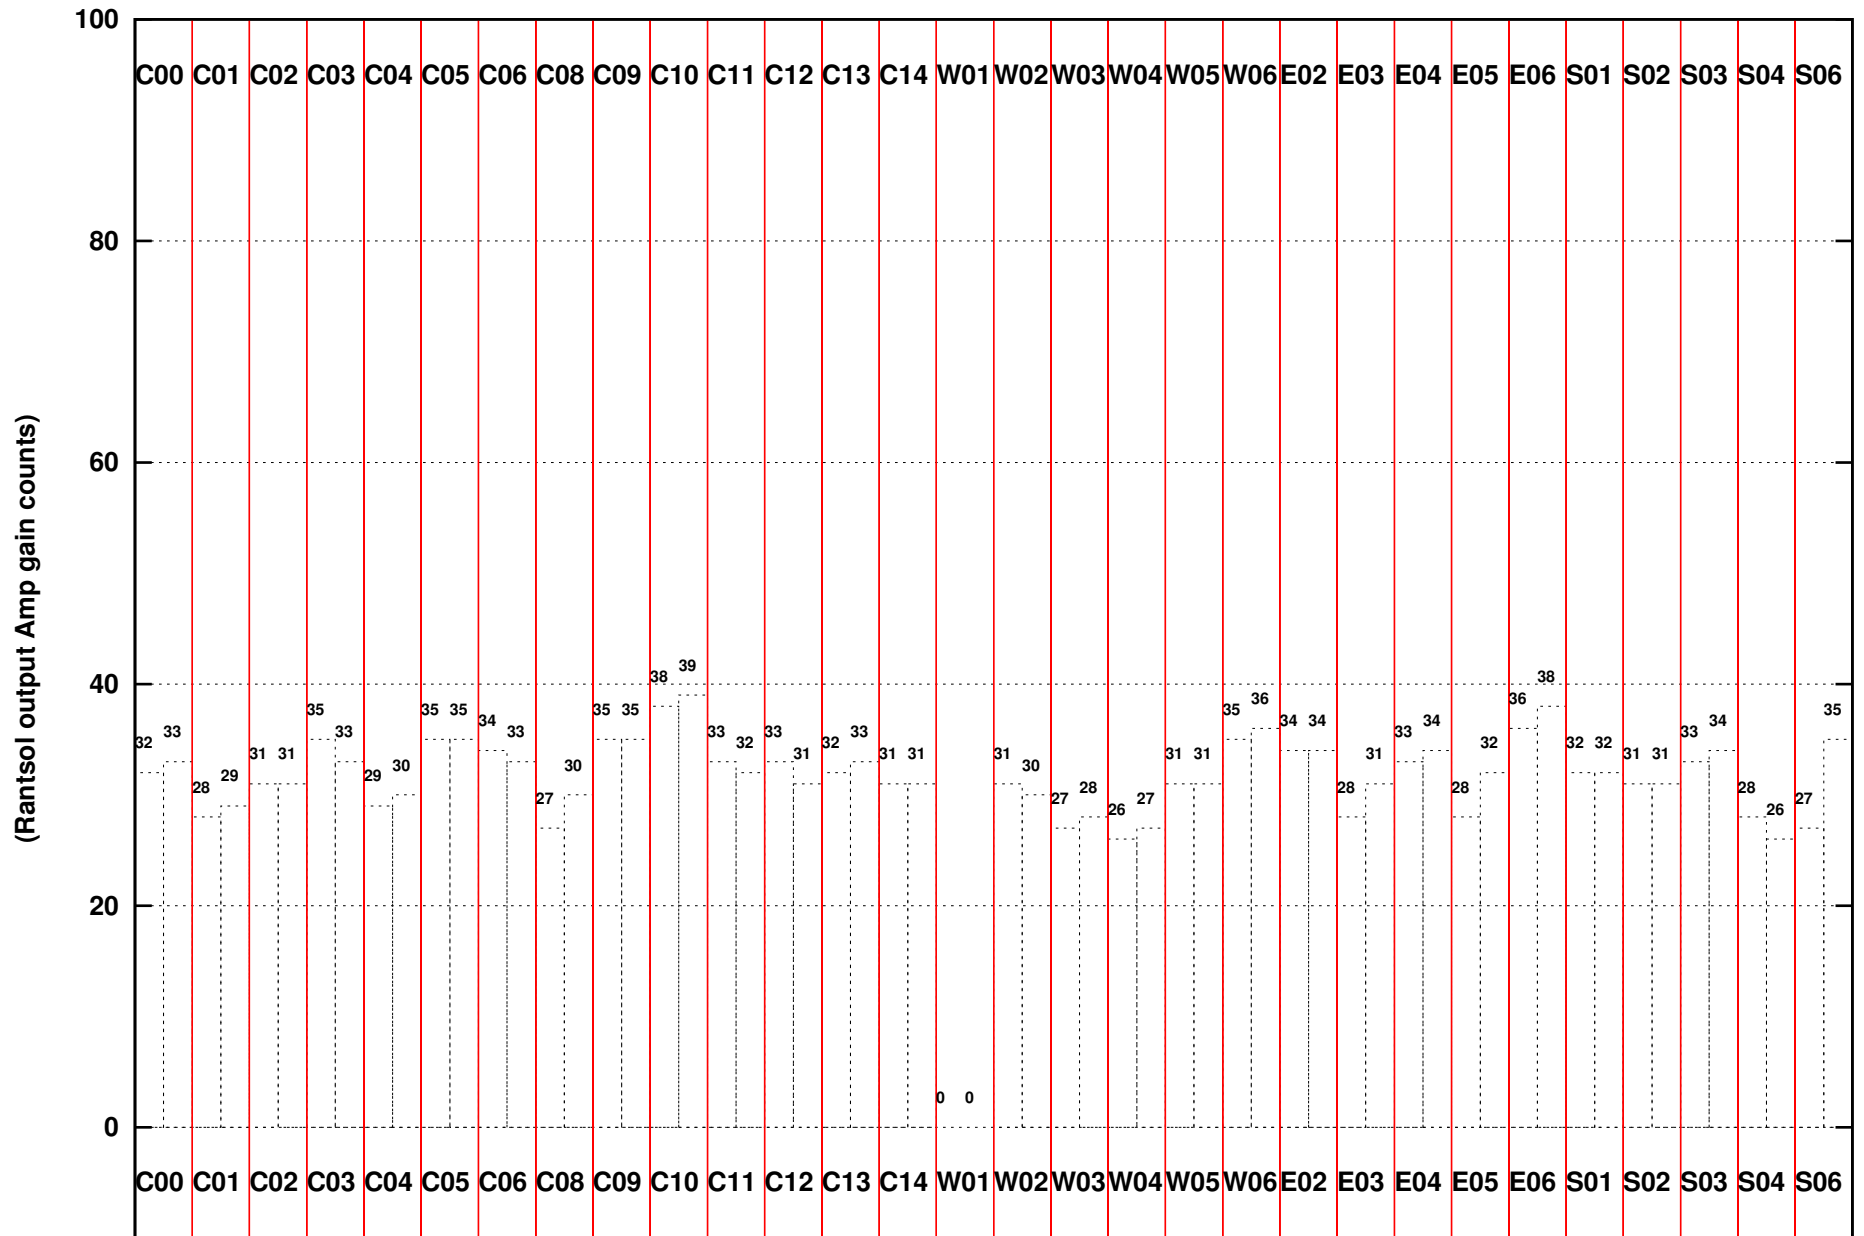

FRINGE STATUS (Rf:591.000,591.000 MHz., LO1:540.000,540.000 MHz., LO4/5:149.000,156.000 MHz.)

(File:/gsbifrd1/20mar/31_034_20mar2017.lta, scan:0, chan:256, Src:1154-350, Date:20Mar2017 21:48:02)