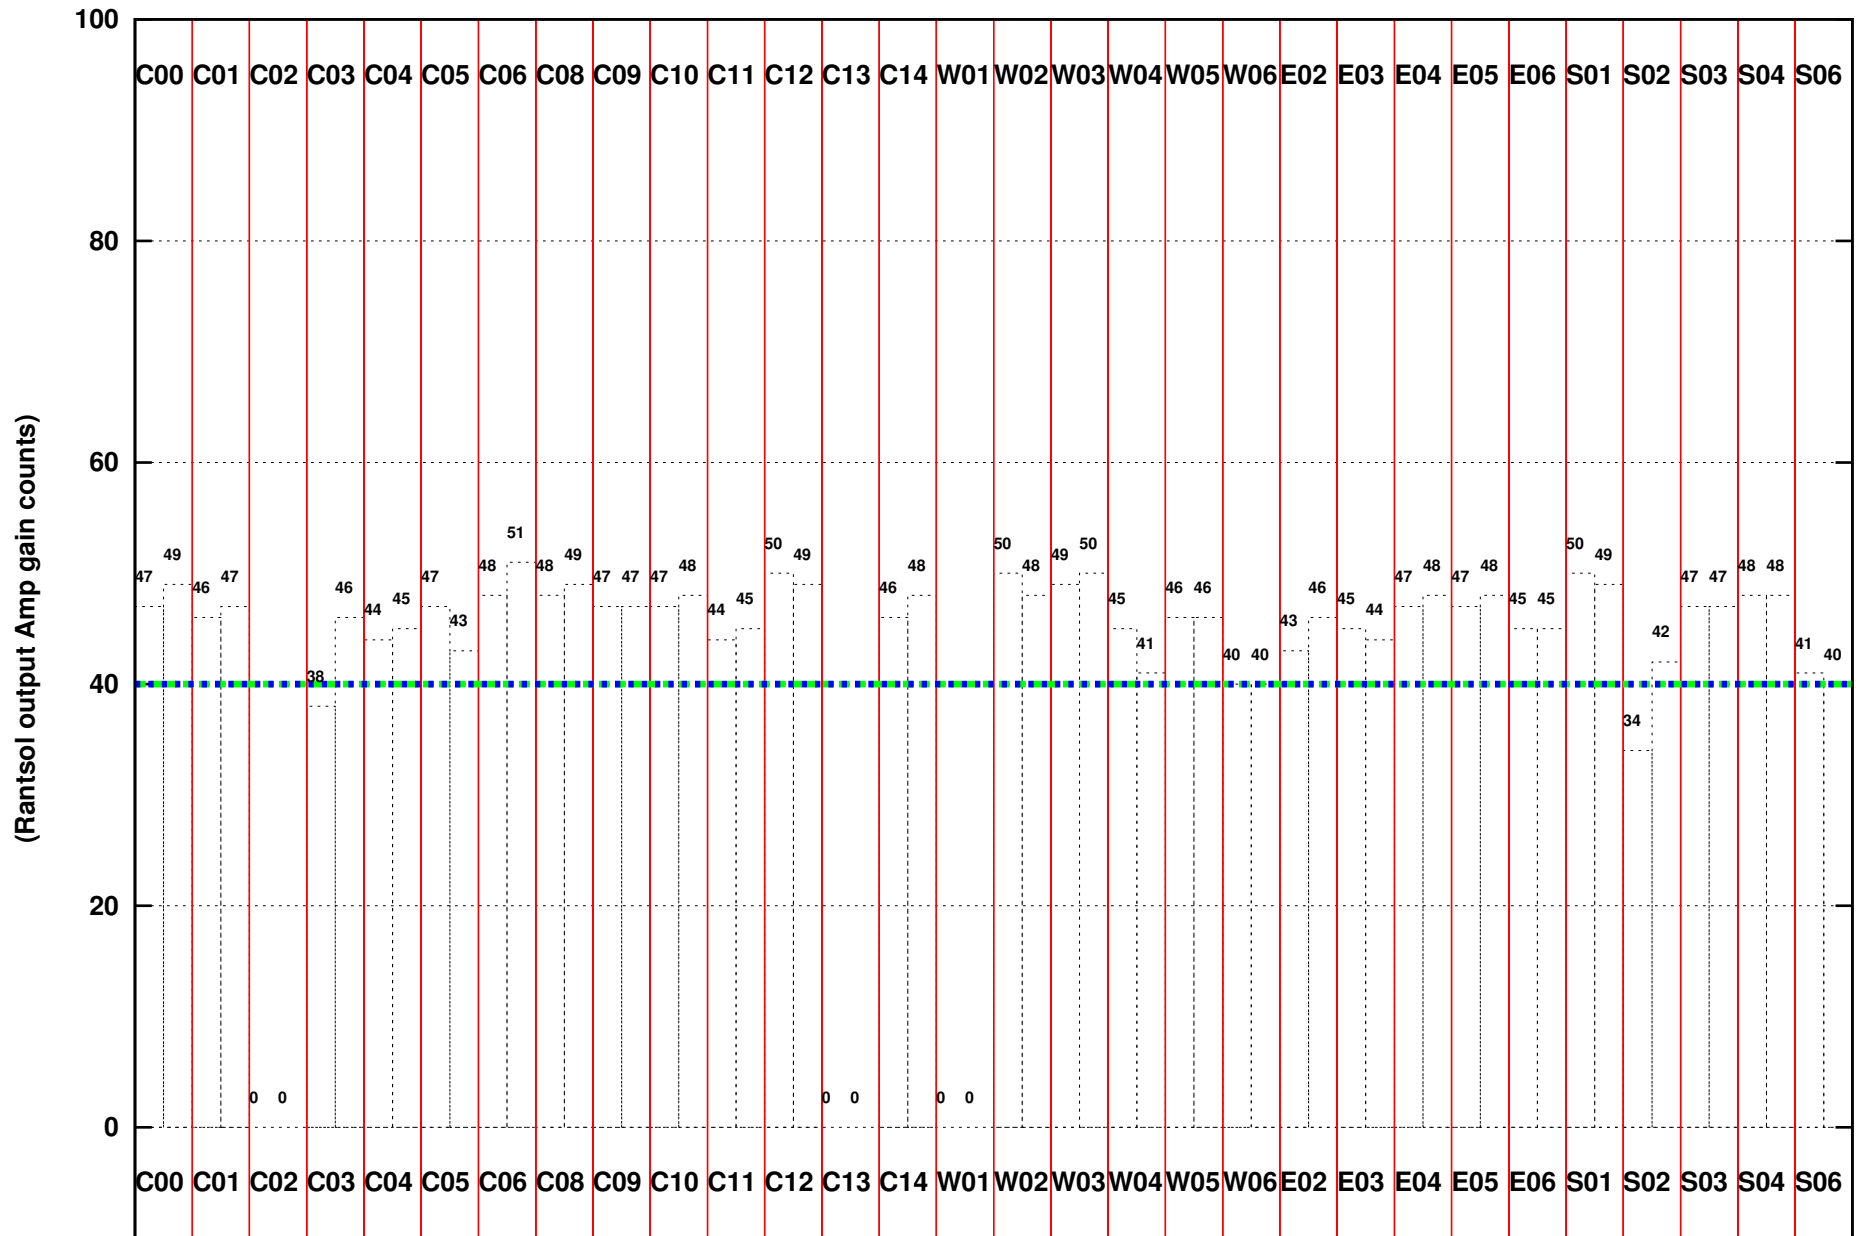

FRINGE STATUS (Rf:306.000,306.000 MHz., LO1:255.000,255.000 MHz., LO4/5:149.000,156.000 MHz.)

(File:/gsbifrddata1/22mar/31_021_22mar2017.lta, scan:0, chan:128, Src:3C286, Date:22Mar2017 04:41:44)