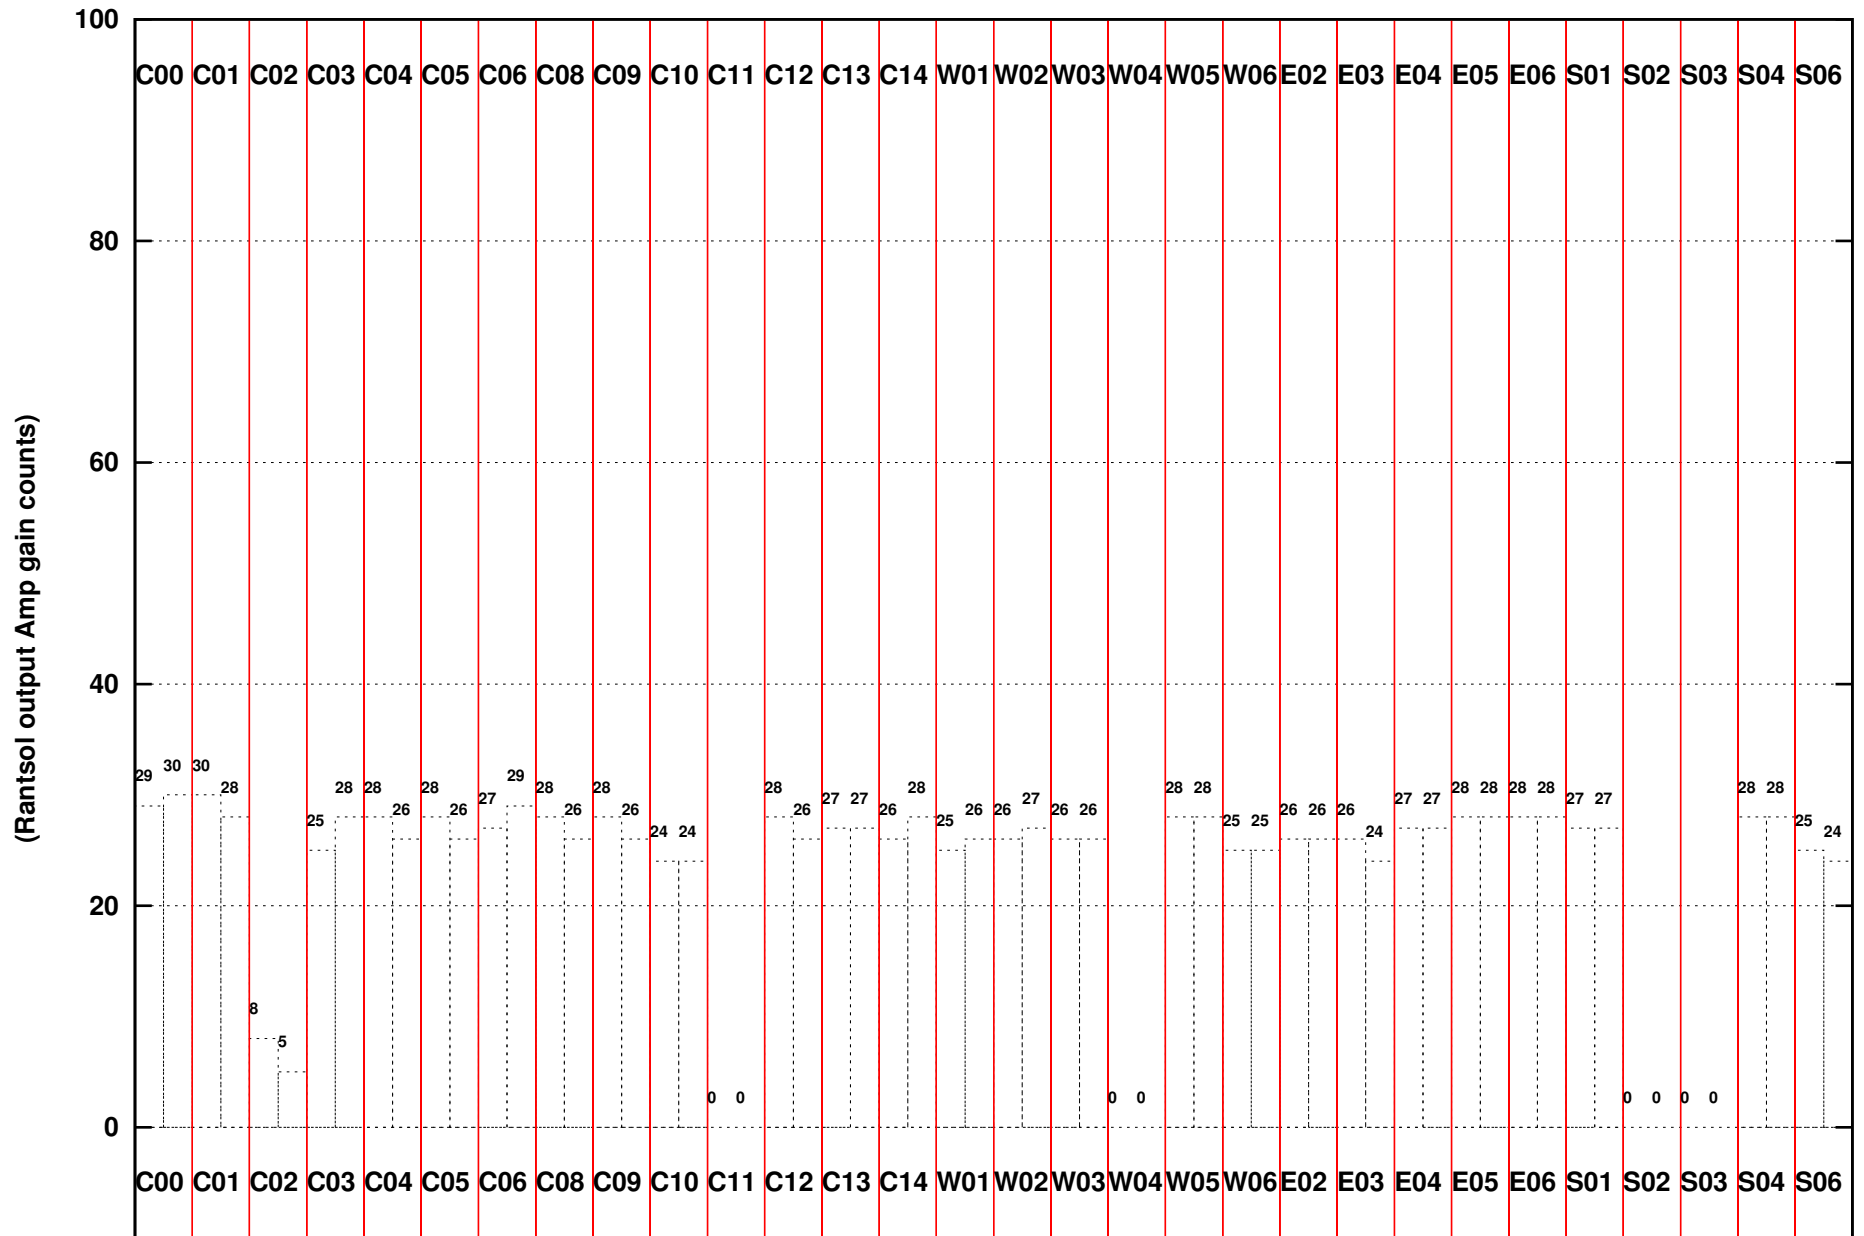

FRINGE STATUS (Rf:306.000,306.000 MHz., LO1:255.000,255.000 MHz., LO4/5:149.000,156.000 MHz.)

( File:/gsbifrddata/31mar/31\_036\_31mar2017\_2s.lta, scan:0, chan:256, Src:1154-350, Date:31Mar2017 00:27:54)