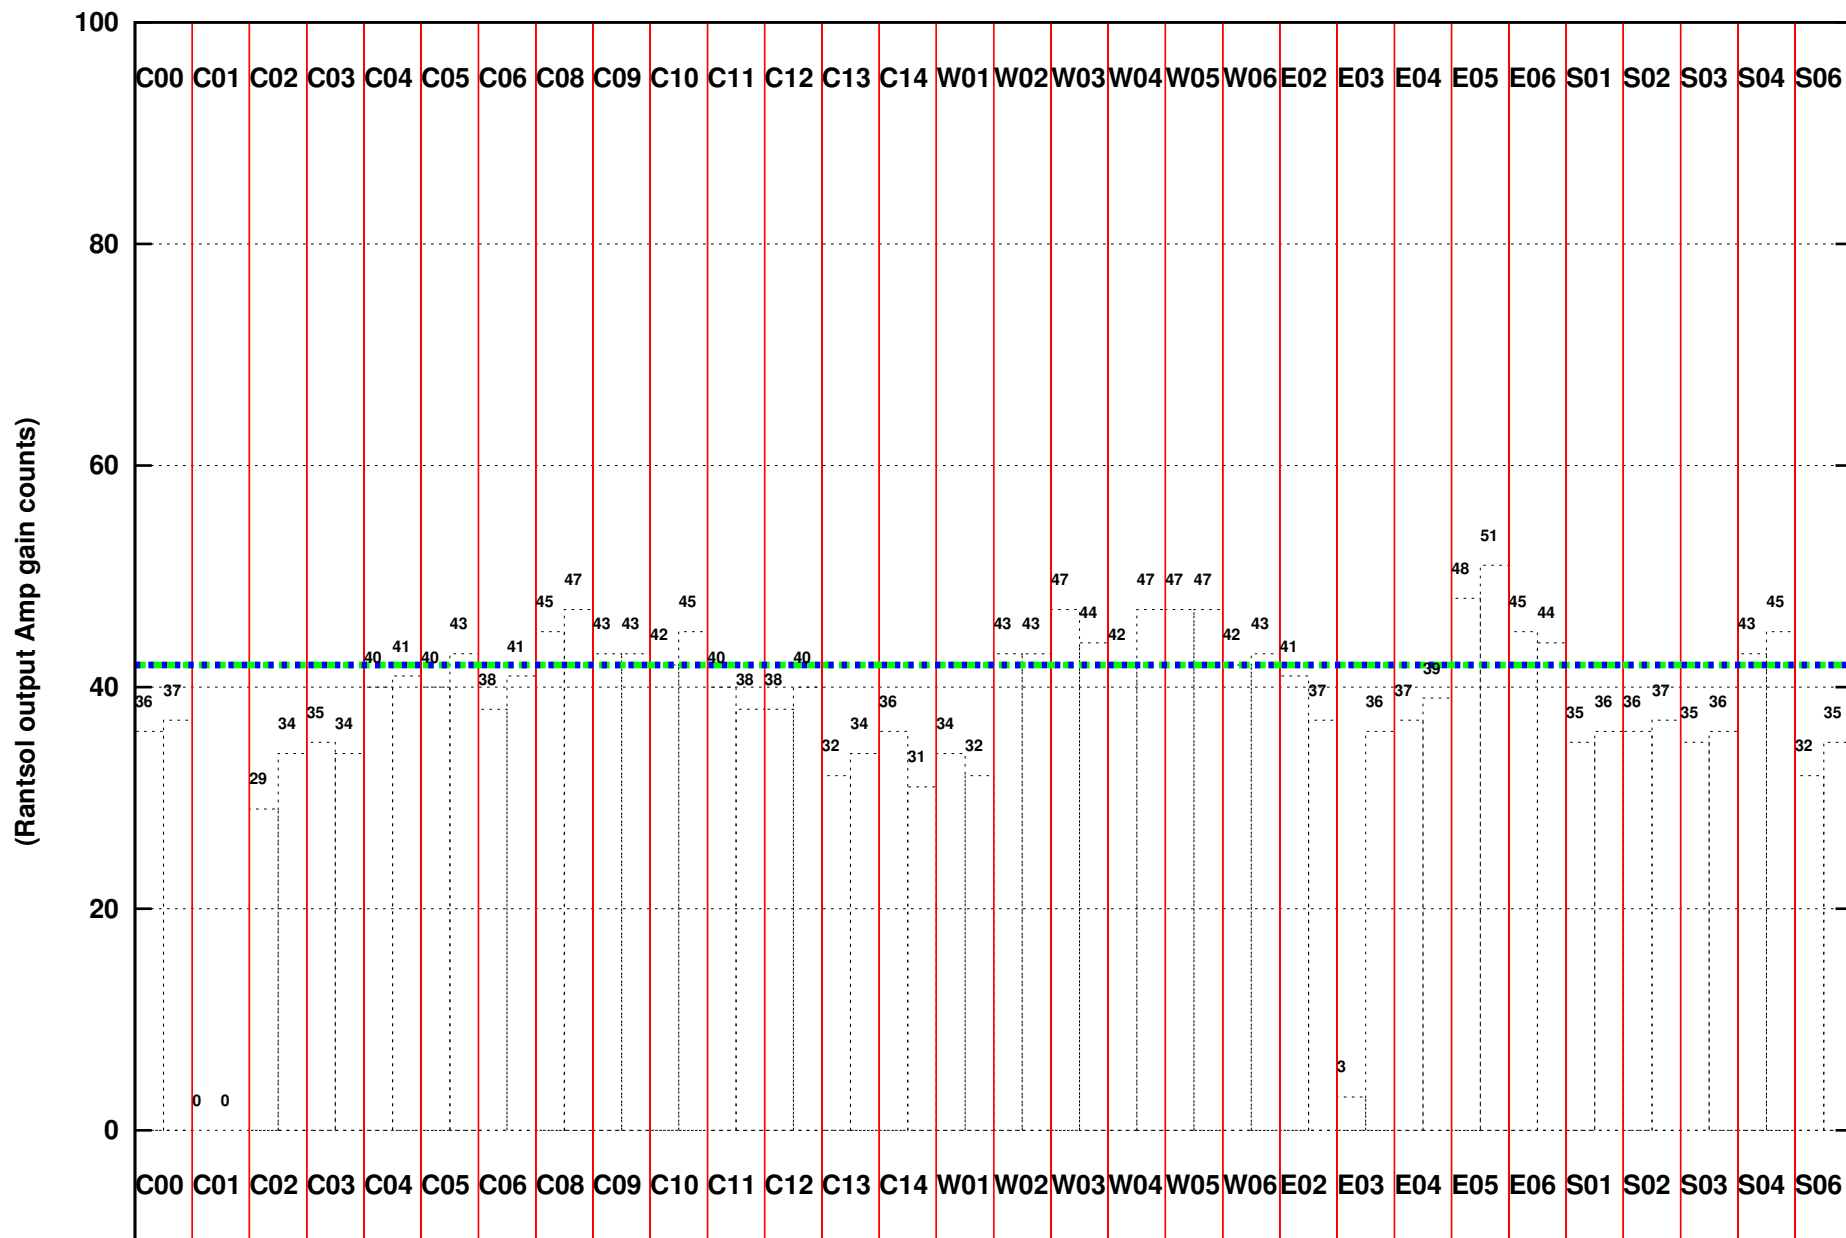

FRINGE STATUS (Rf:1371.000,1371.000 MHz., LO1:1320.000,1320.000 MHz., LO4/5:149.000,156.000 MHz.)

(File:/gsbifdata/21apr/32_061_21apr2017.lta, scan:0, chan:128, Src:3C286, Date:21Apr2017 05:03:50)