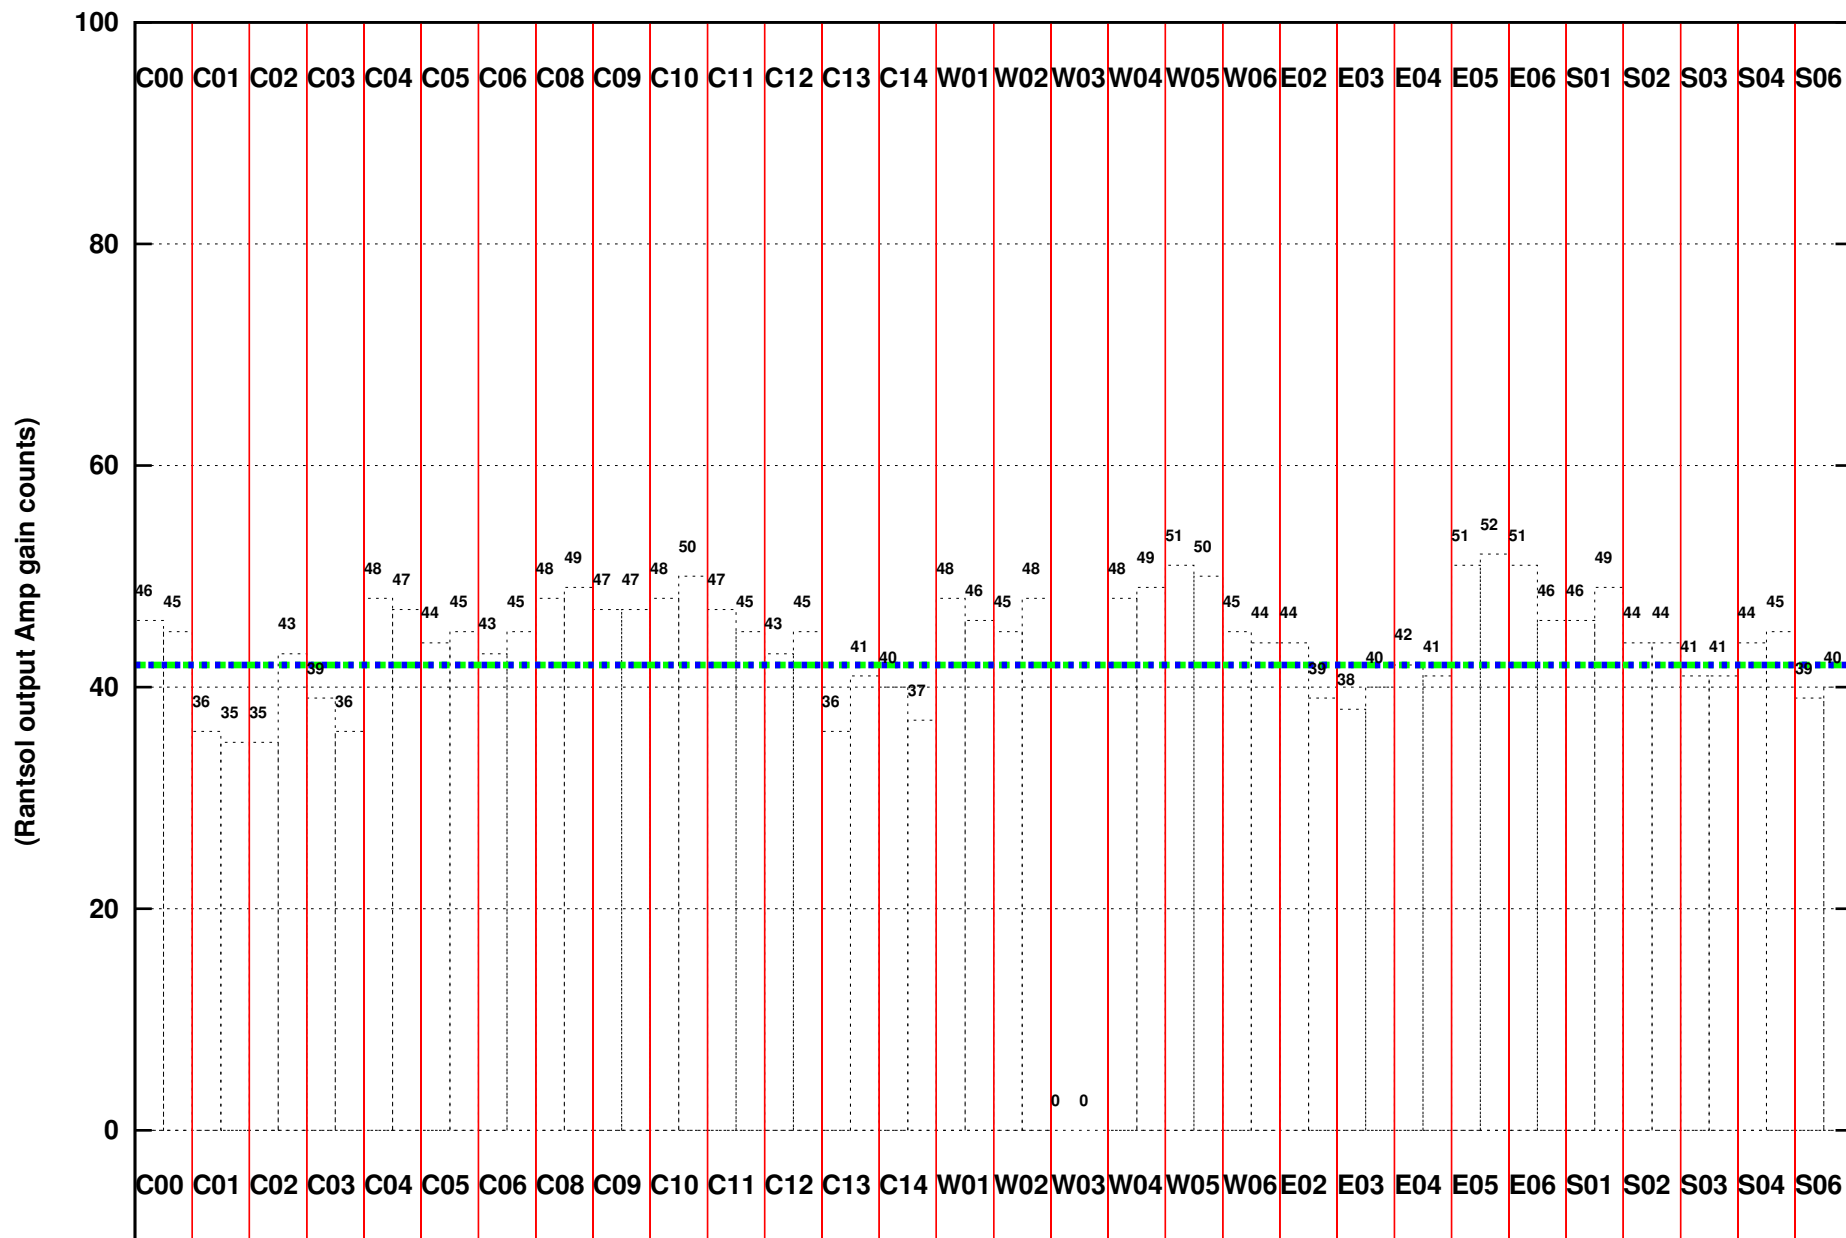

FRINGE STATUS (Rf:1371.000,1371.000 MHz., LO1:1320.000,1320.000 MHz., LO4/5:149.000,156.000 MHz.)

( File:/gsbifrddata/21apr/32\_061\_21apr2017.lta.1, scan:0, chan:128, Src:3C147, Date:21Apr2017 18:11:42)