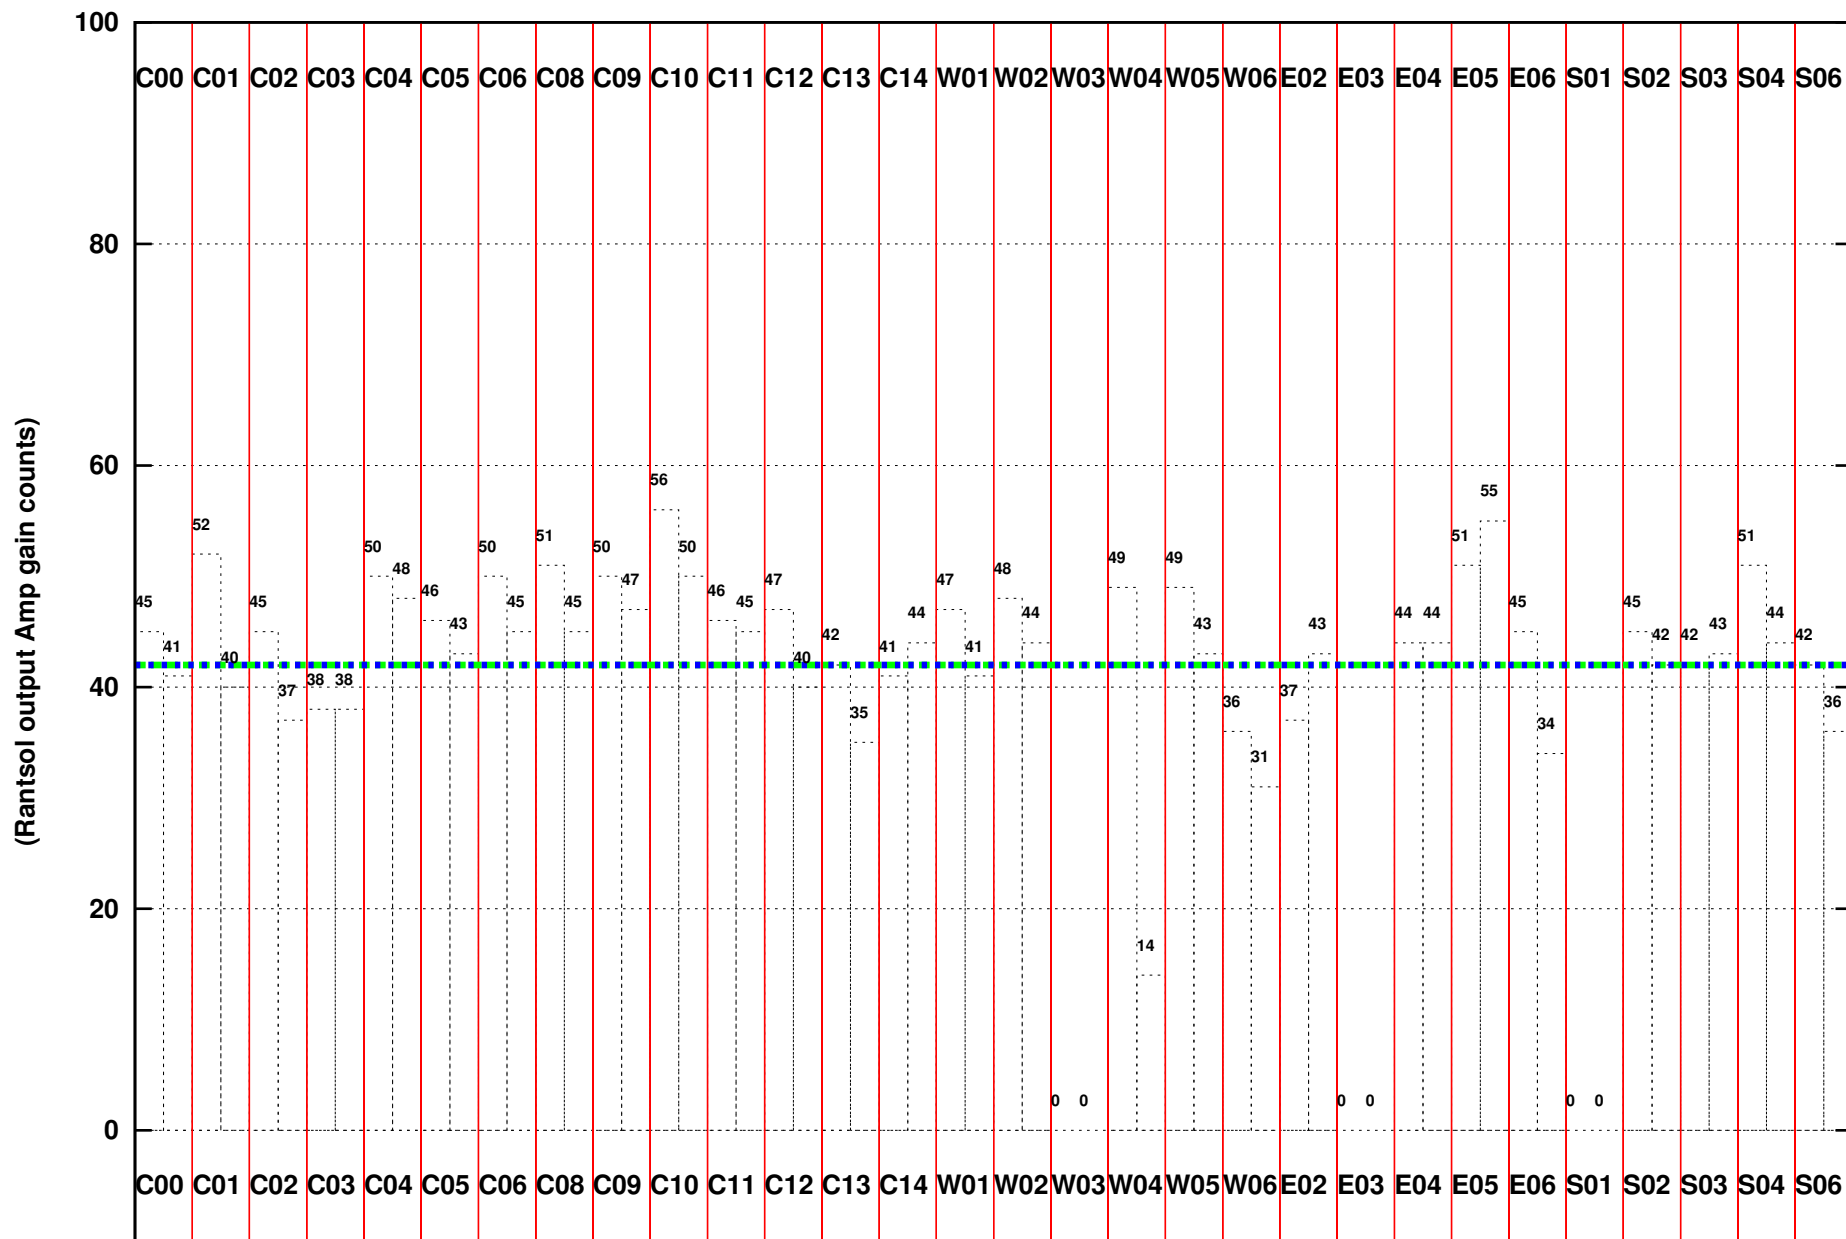

FRINGE STATUS (Rf:1454.000,1454.000 MHz., LO1:1505.000,1505.000 MHz., LO4/5:149.000,156.000 MHz.)

(File:/gsbifrddata/26apr/ddtb270_26apr2017.lta, scan:0, chan:128, Src:3C286, Date:26Apr2017 01:11:54)