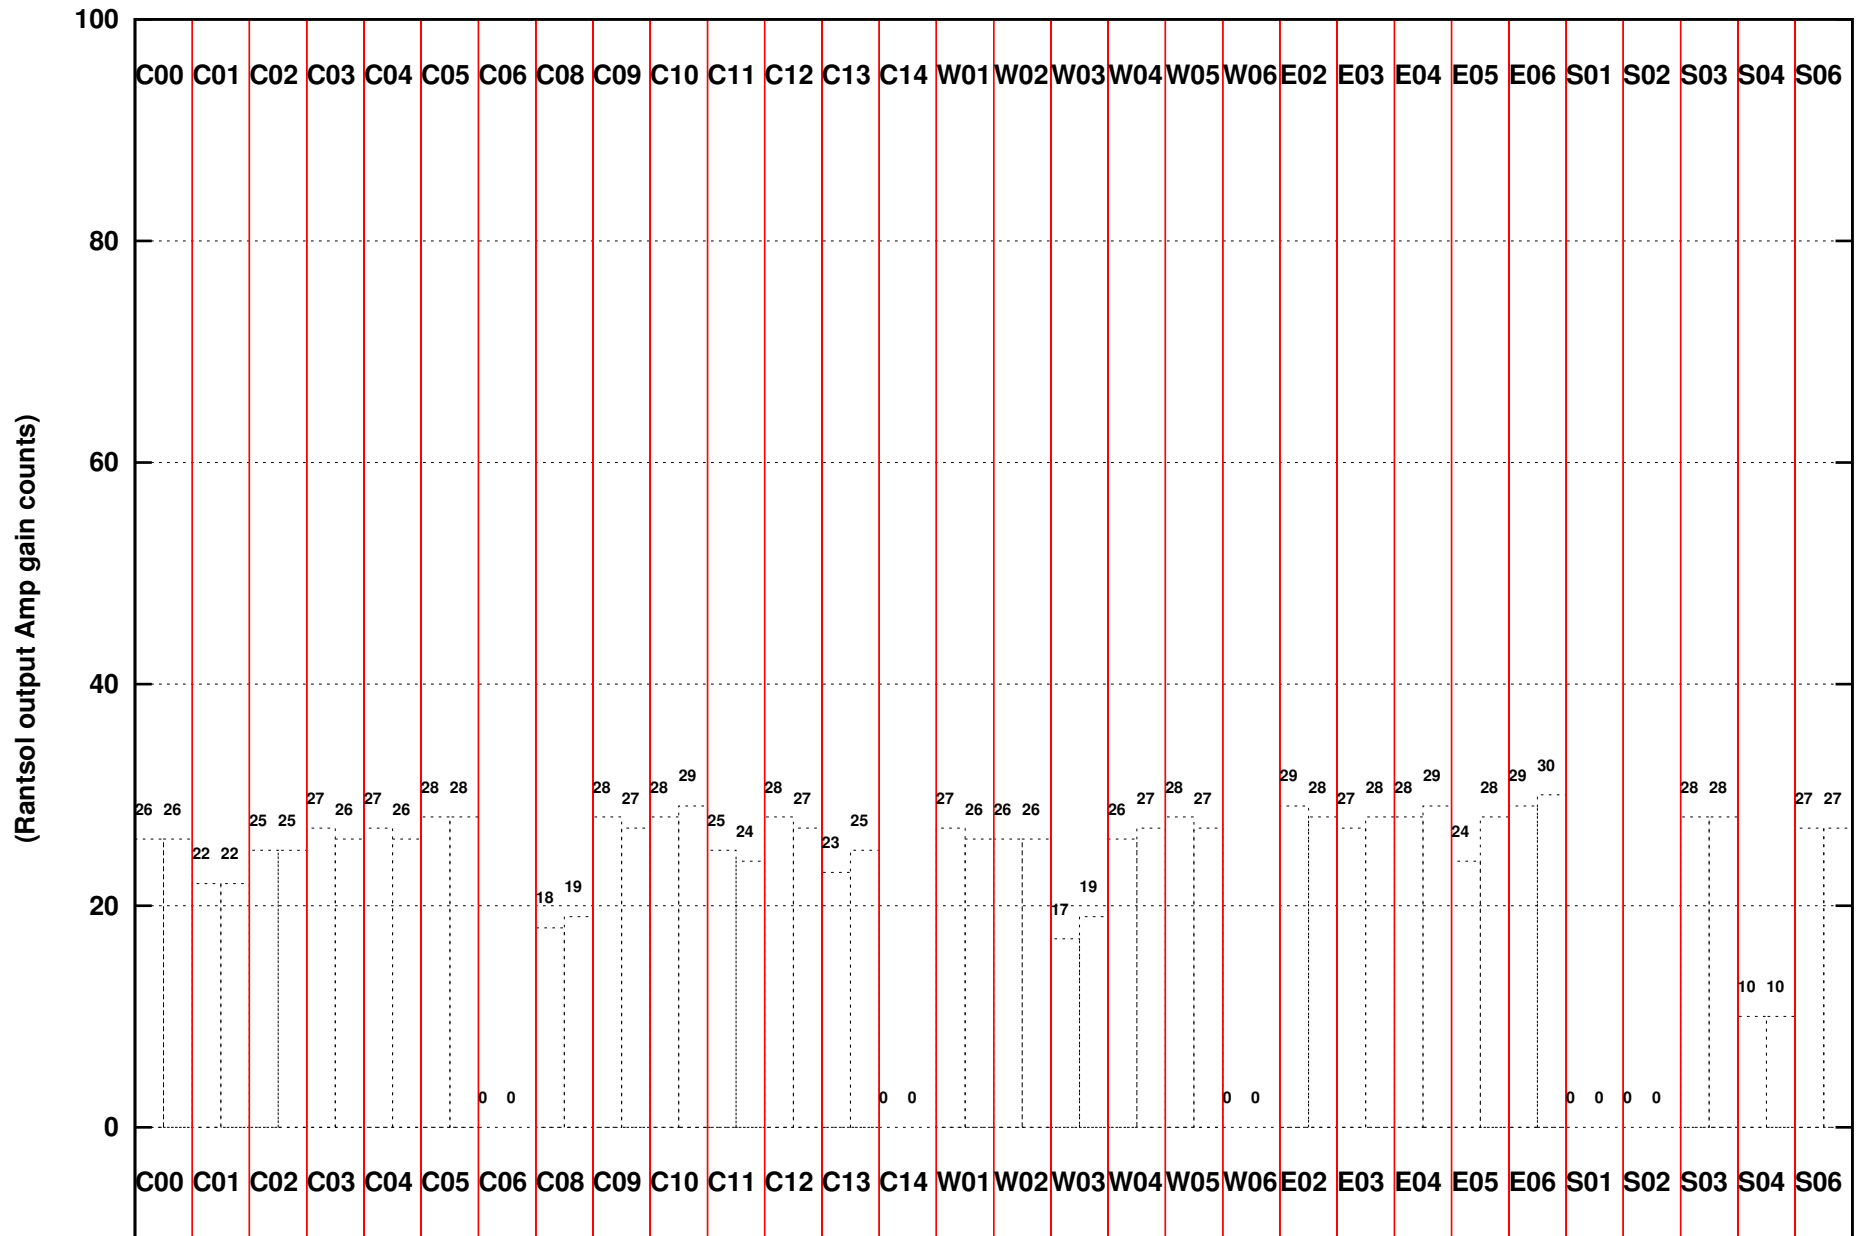

FRINGE STATUS (Rf:591.000,591.000 MHz., LO1:540.000,540.000 MHz., LO4/5:149.000,156.000 MHz.)

(File:/gsbifrddata1/28apr/32_075_28apr2017.lta, scan:0, chan:256, Src:1822-096, Date:28Apr2017 08:35:42)