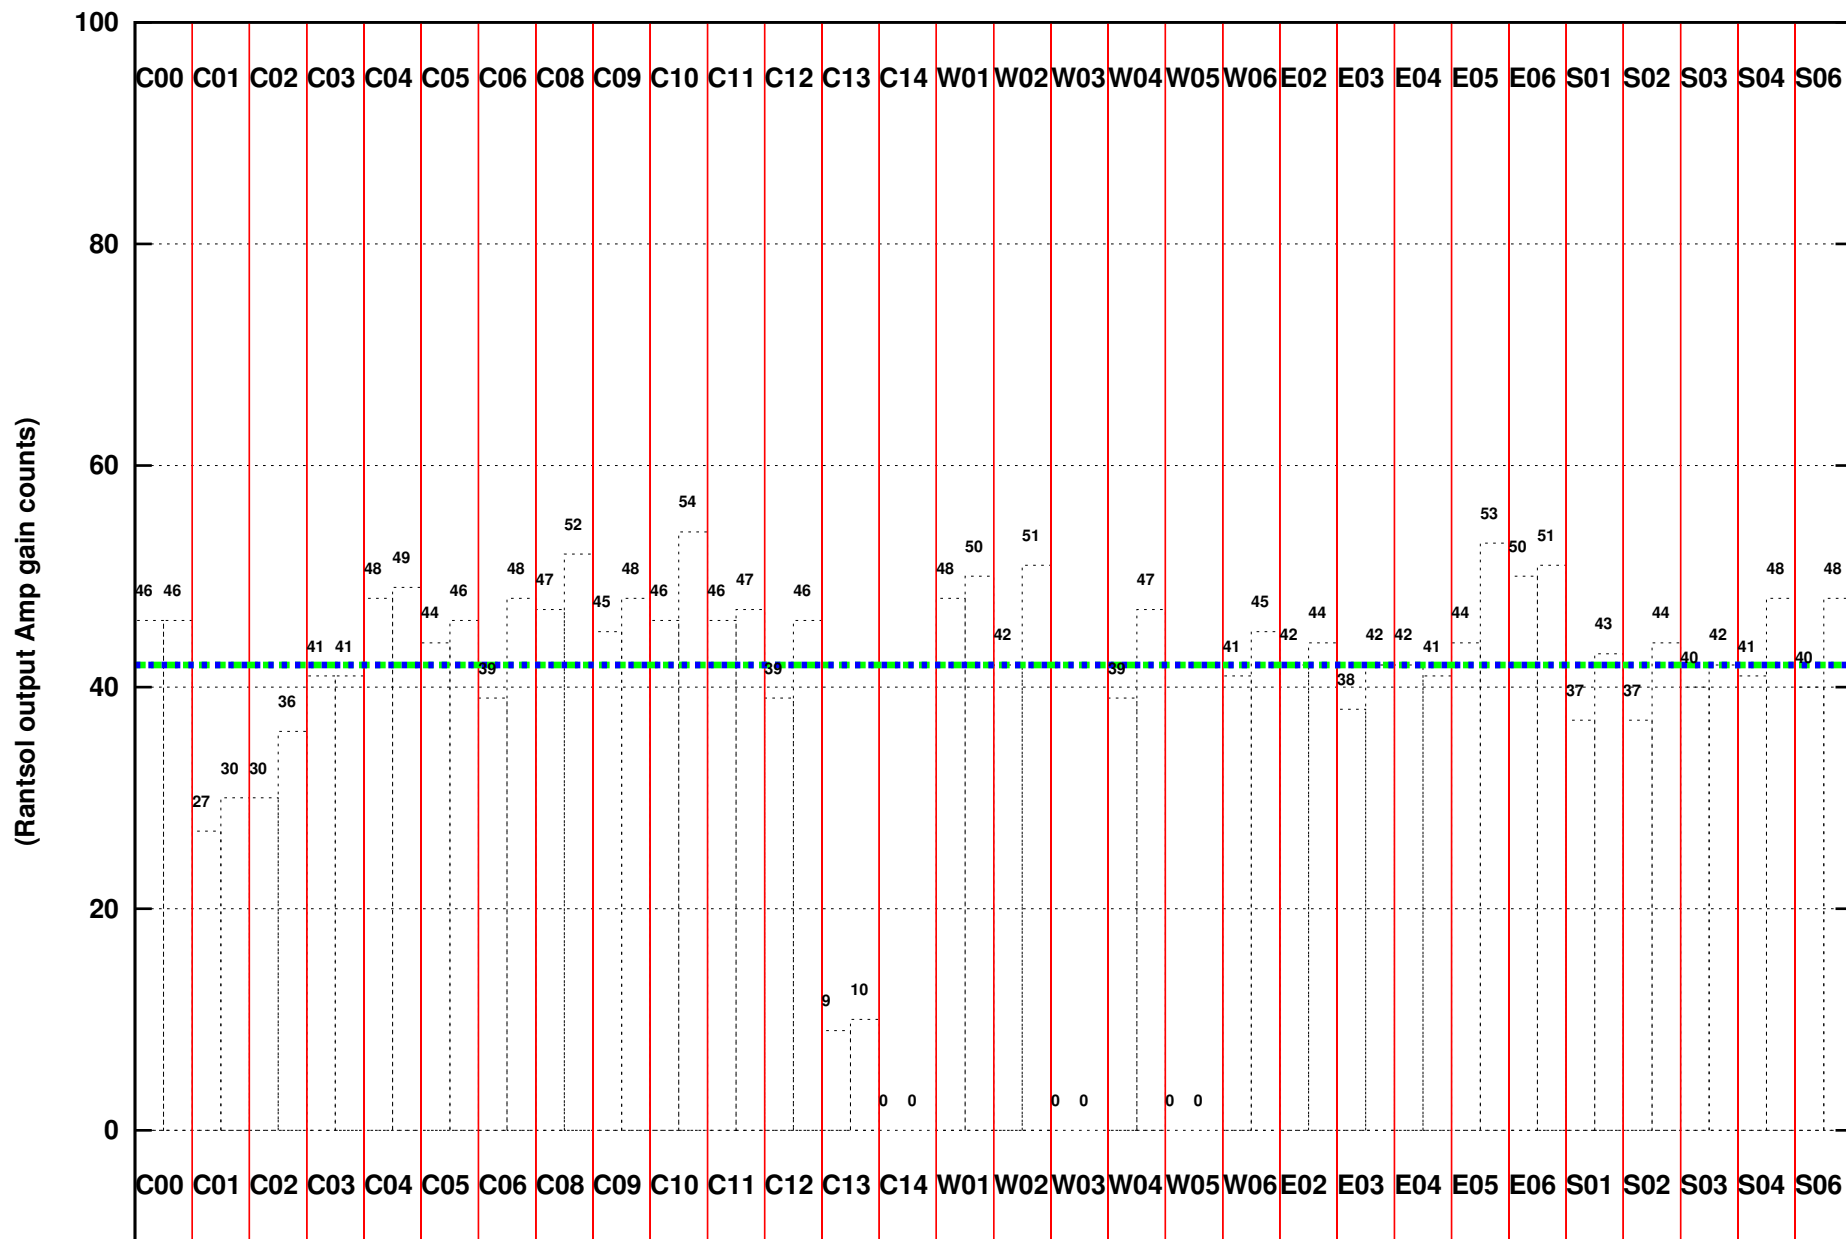

FRINGE STATUS (Rf:1349.641,1349.641 MHz., LO1:1280.000,1280.000 MHz., LO4/5:130.359,174.641 MHz.)

(File:/gsbifrddata/02may/32_011_02may2017.lta, scan:0, chan:256, Src:3C286, Date:02May2017 00:15:29)