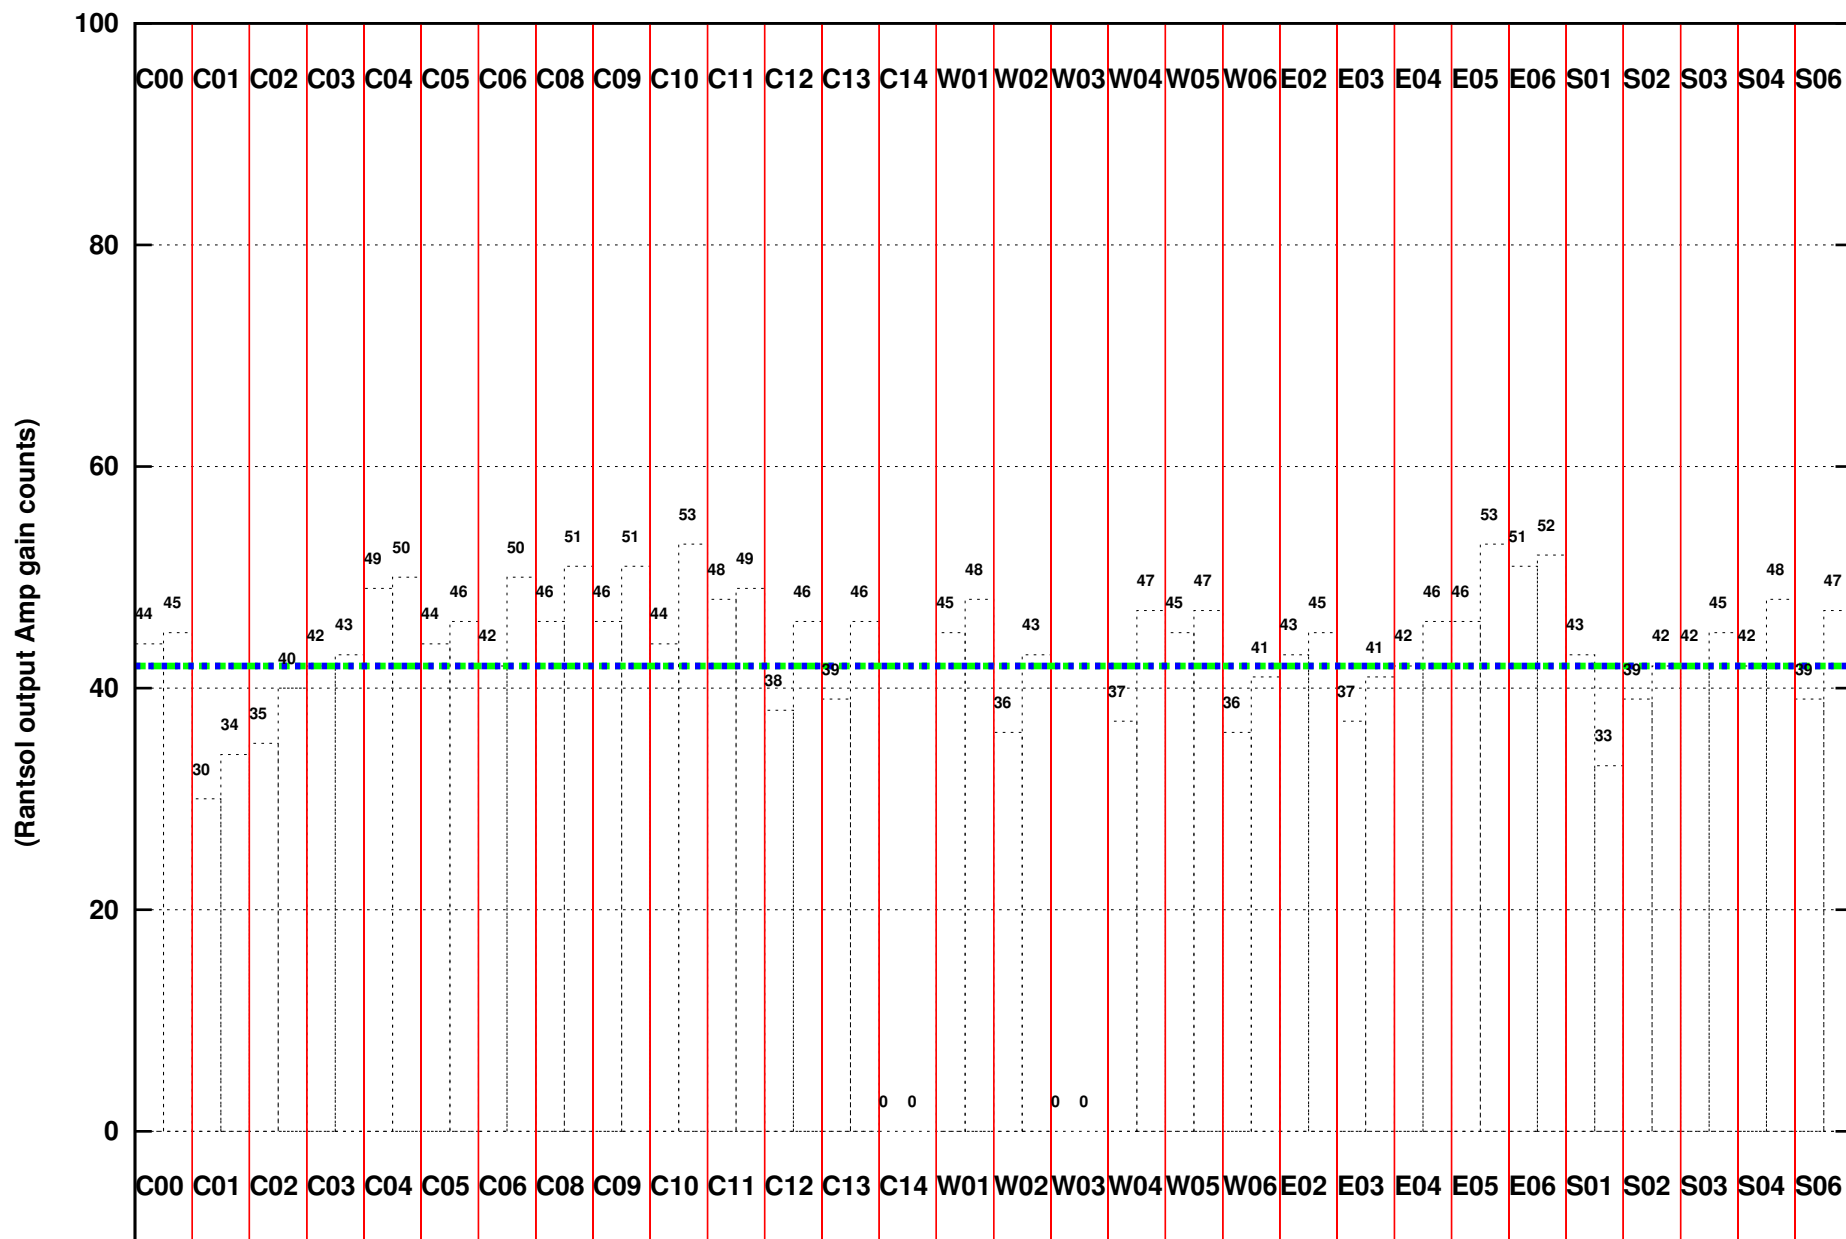

FRINGE STATUS (Rf:1349.641,1349.641 MHz., LO1:1280.000,1280.000 MHz., LO4/5:130.359,174.641 MHz.)

( File:/gsbifrddata/03may/32\_011\_03may2017.lta, scan:0, chan:256, Src:3C286, Date:03May2017 00:13:38)