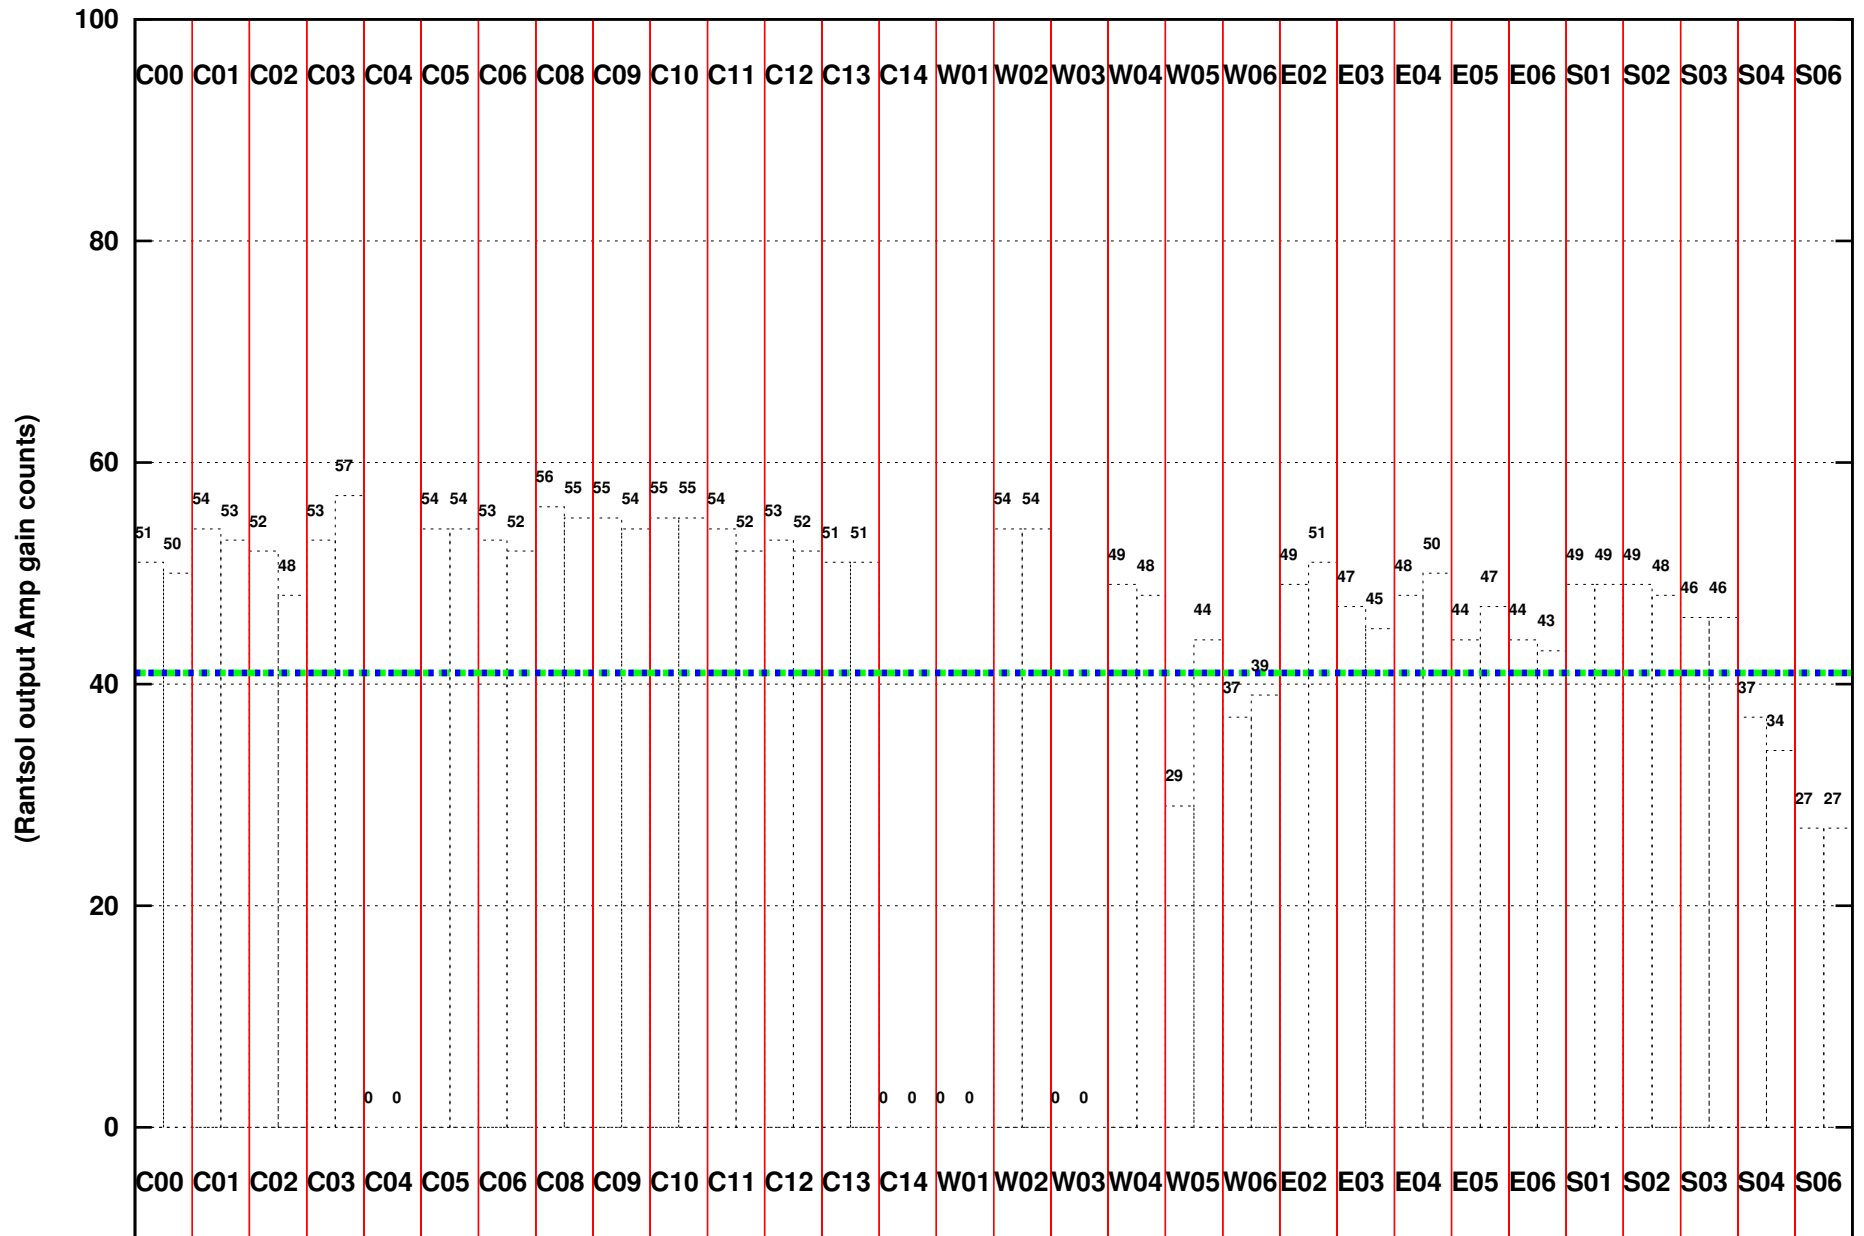

FRINGE STATUS (Rf:443.667,443.667 MHz., LO1:515.000,515.000 MHz., LO4/5:128.667,176.333 MHz.)

(File:/gsbifrddata/04may/ddtb276_04may2017.lta, scan:0, chan:256, Src:3C286, Date:04May2017 20:13:54)