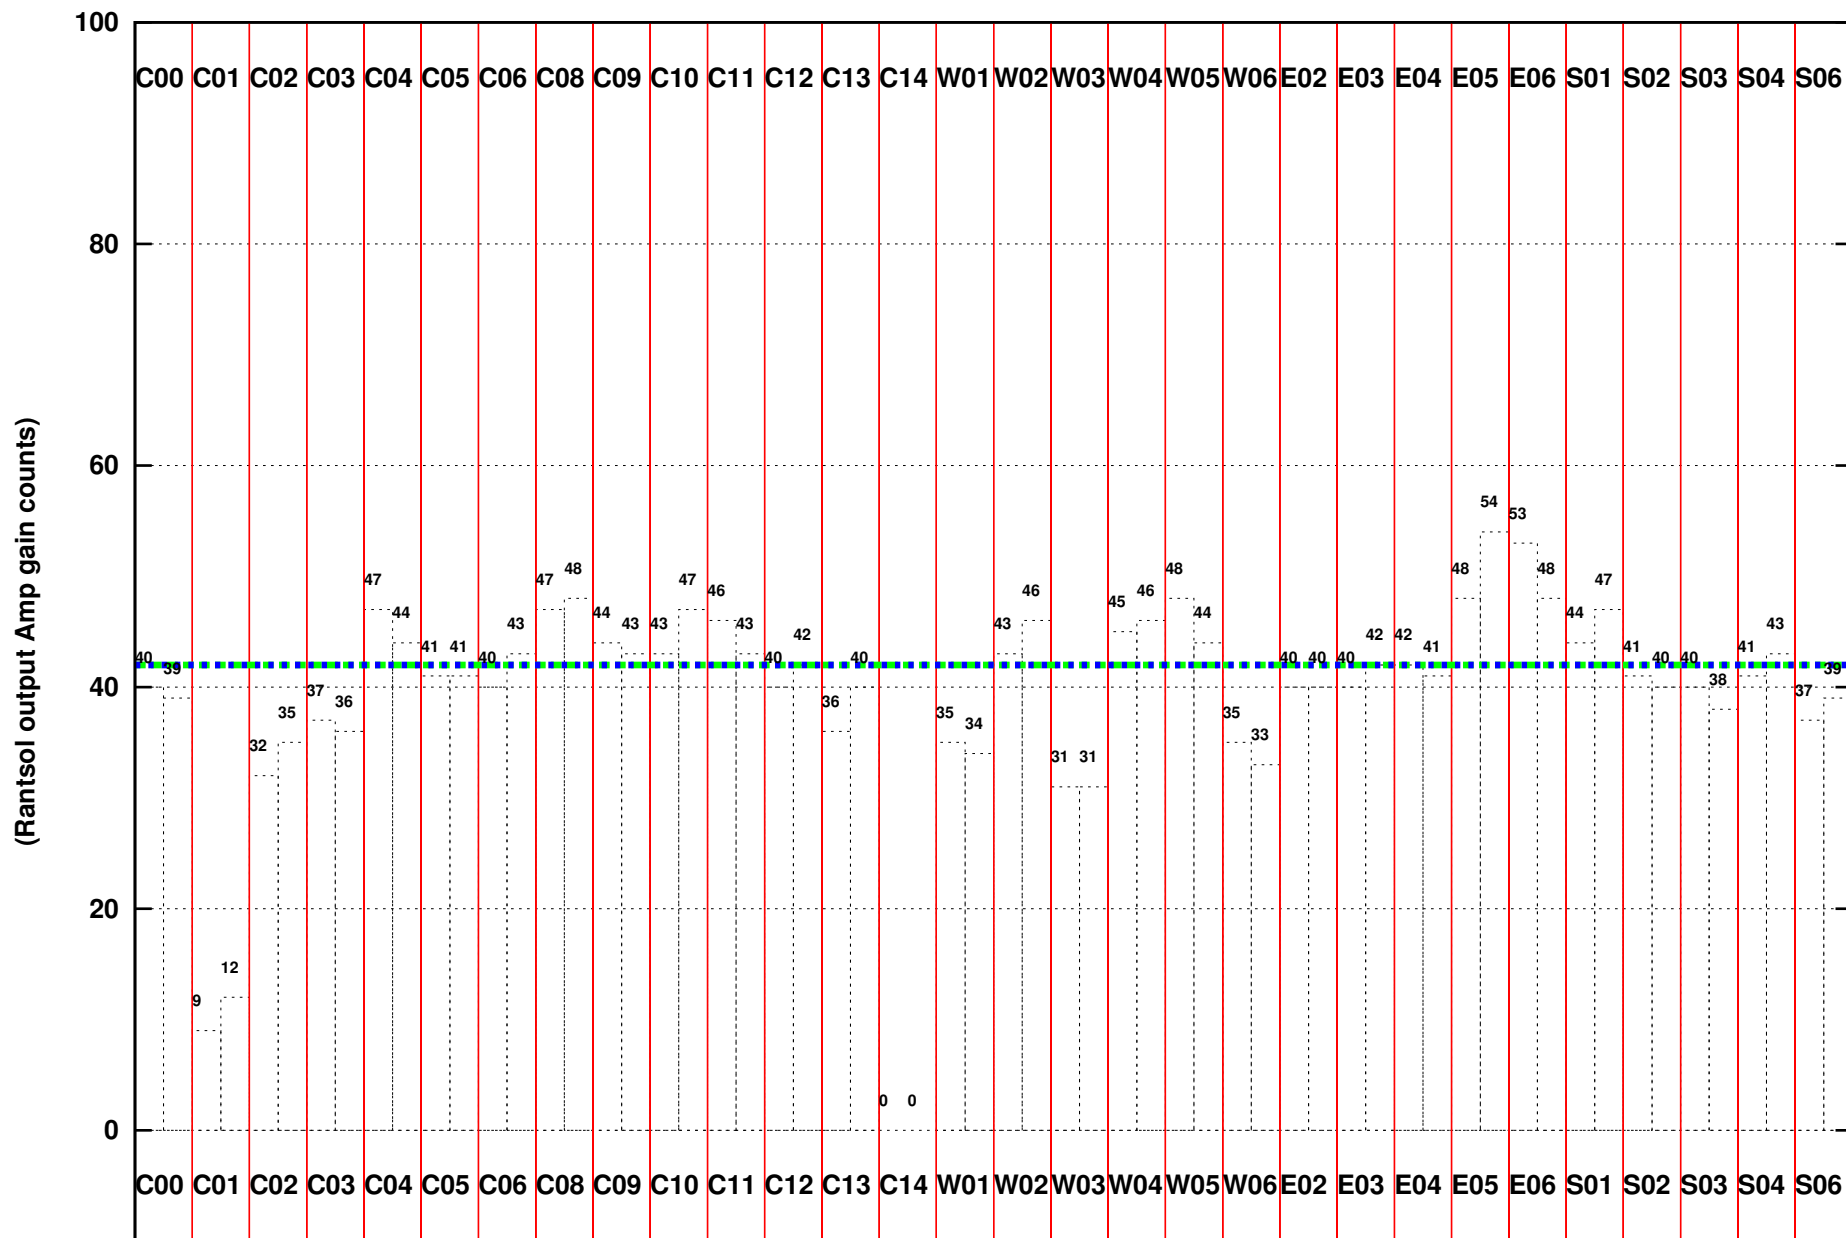

FRINGE STATUS (Rf:1360.333,1360.333 MHz., LO1:1290.000,1290.000 MHz., LO4/5:129.667,175.333 MHz.)

( File:/gsbifrddata/09may/32\_027\_09may2017.lta, scan:0, chan:128, Src:3C48, Date:09May2017 06:10:37)