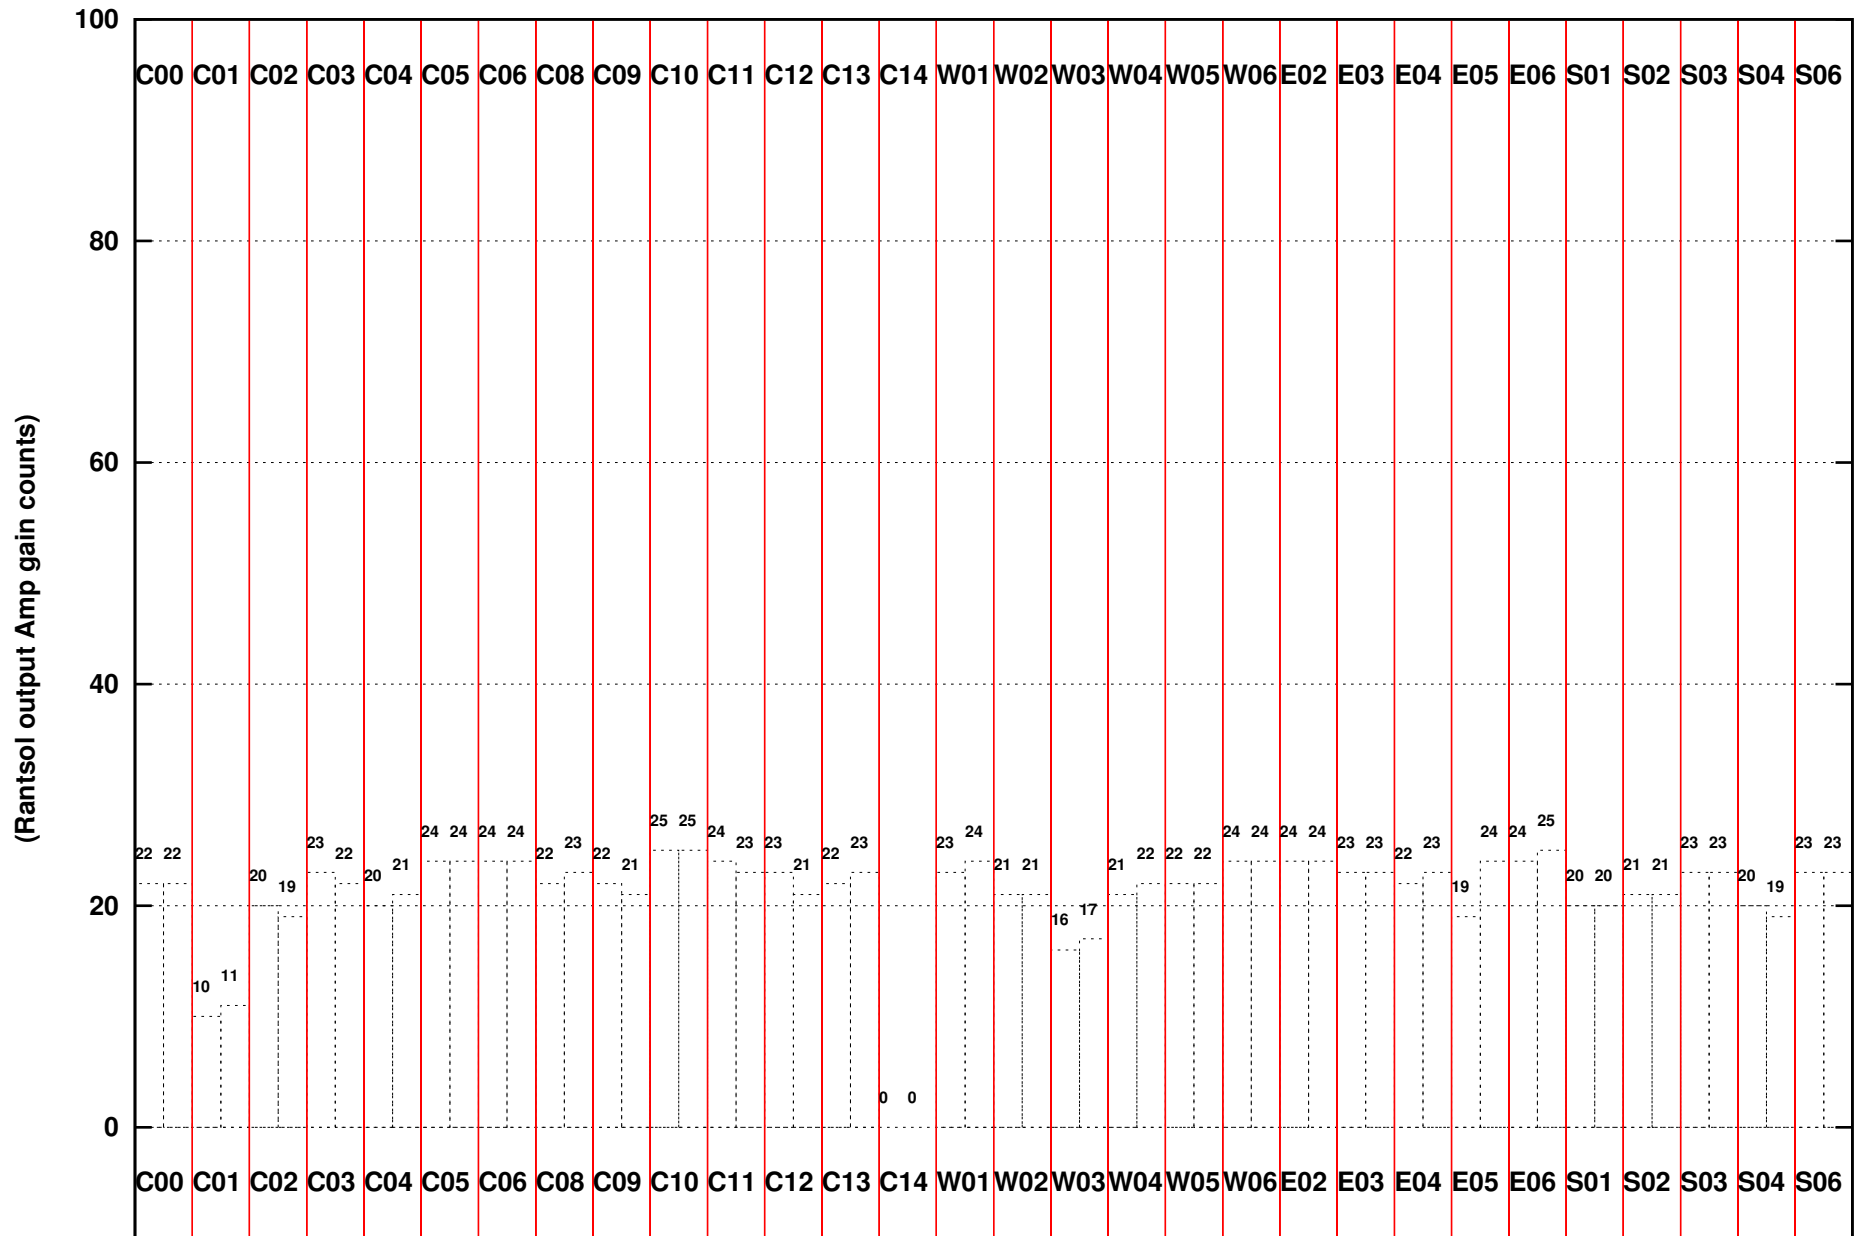

FRINGE STATUS (Rf:591.000,591.000 MHz., LO1:540.000,540.000 MHz., LO4/5:149.000,156.000 MHz.)

( File:/gsbifdata1/12may/32\_075\_12may2017.lta, scan:0, chan:256, Src:2052+365, Date:12May2017 08:17:56)