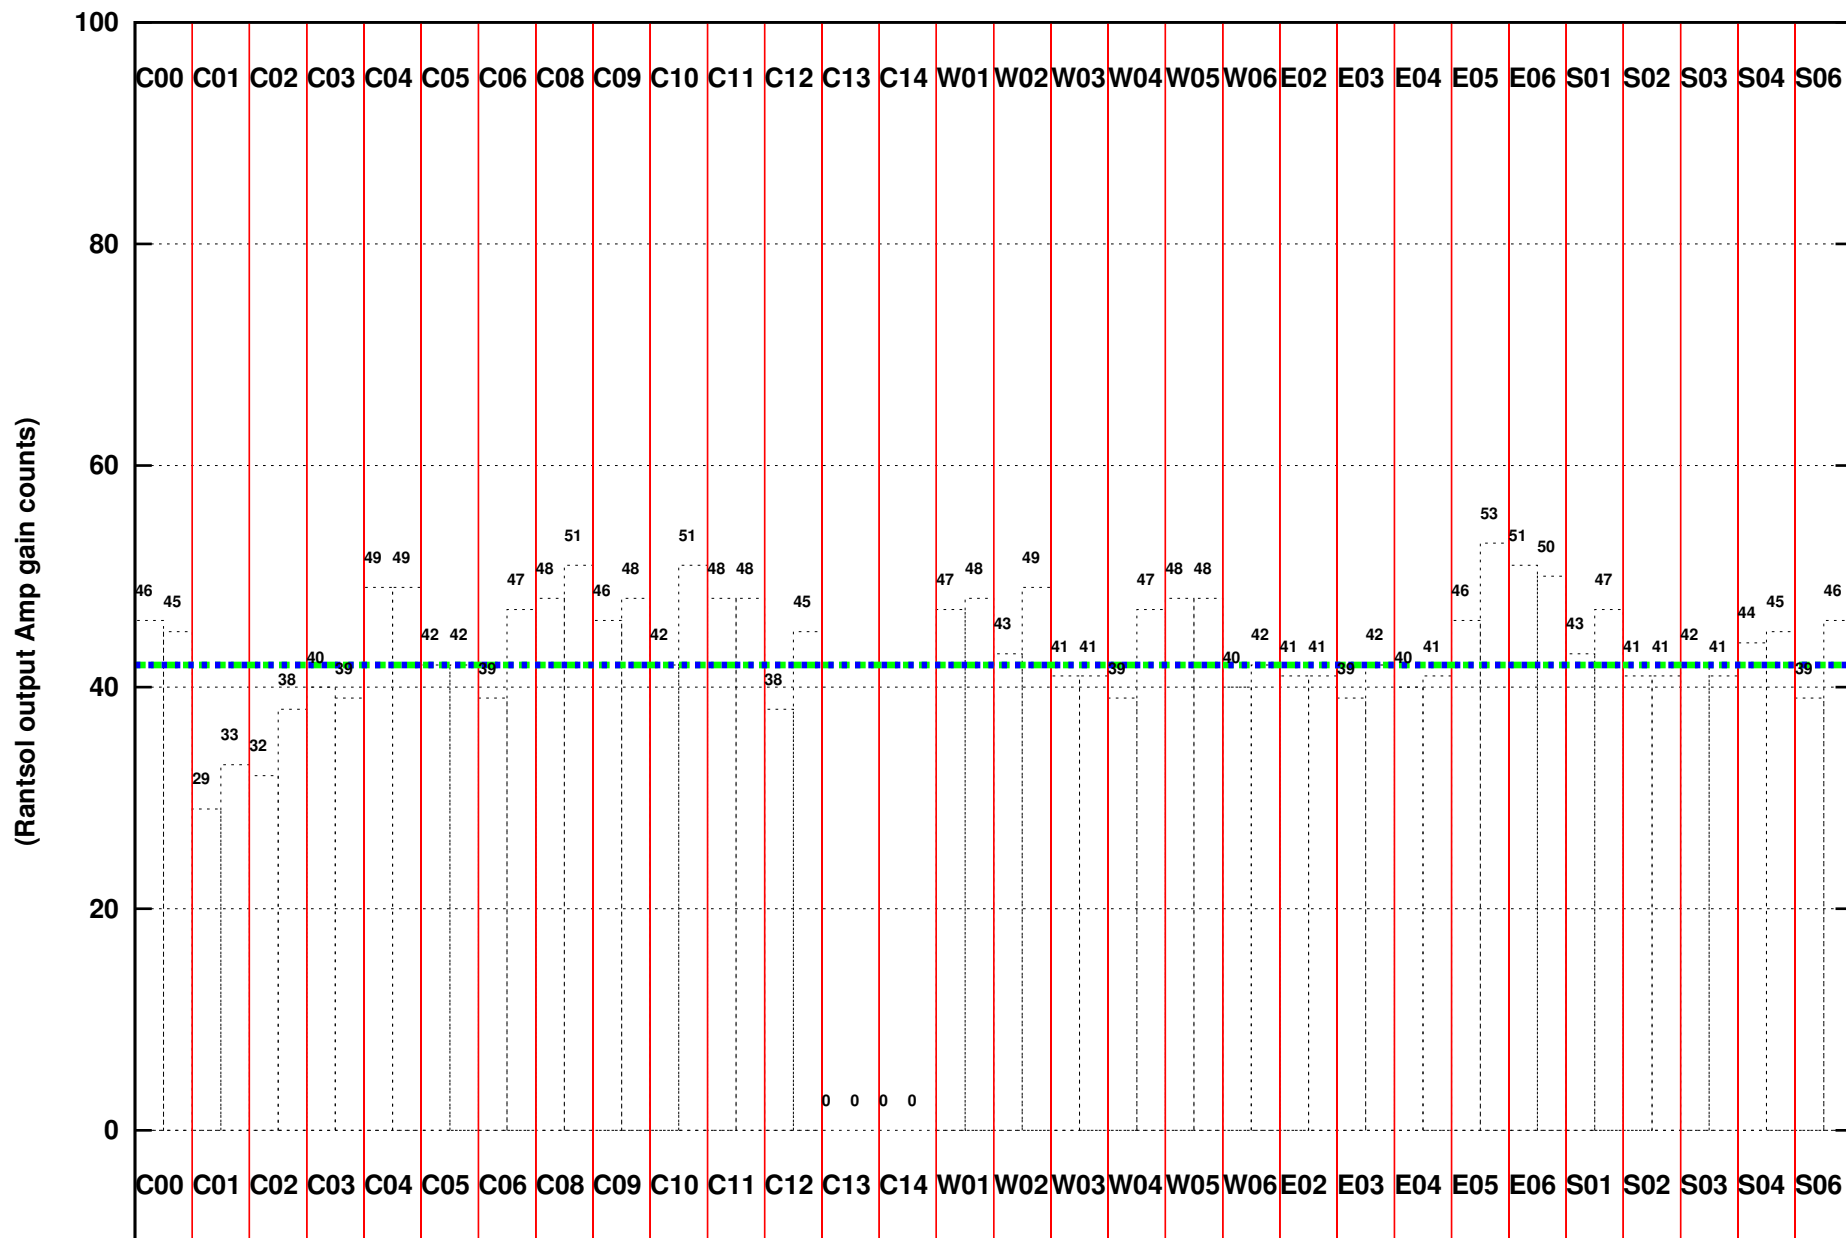

FRINGE STATUS (Rf:1349.631,1349.631 MHz., LO1:1280.000,1280.000 MHz., LO4/5:130.369,174.631 MHz.)

(File:/gsbifrddata1/14may/32_011_14may2017.lta, scan:0, chan:256, Src:3C286, Date:14May2017 02:07:15)